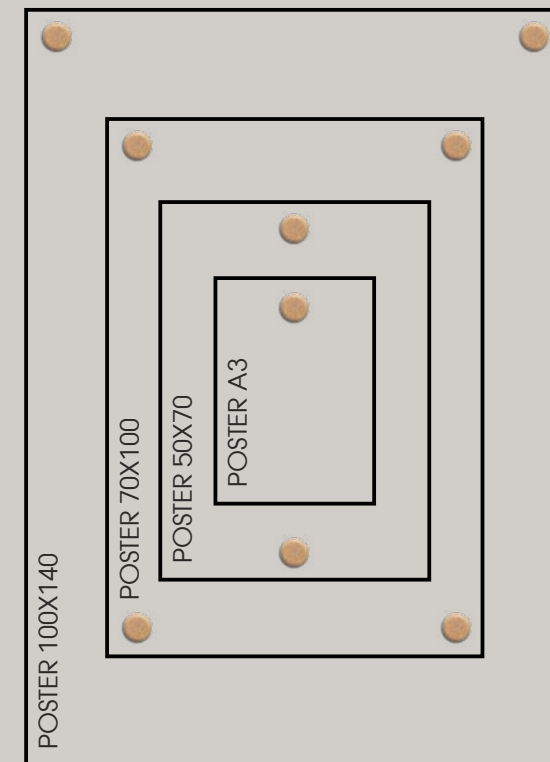

MANY COMBINATION POSSIBILITIES