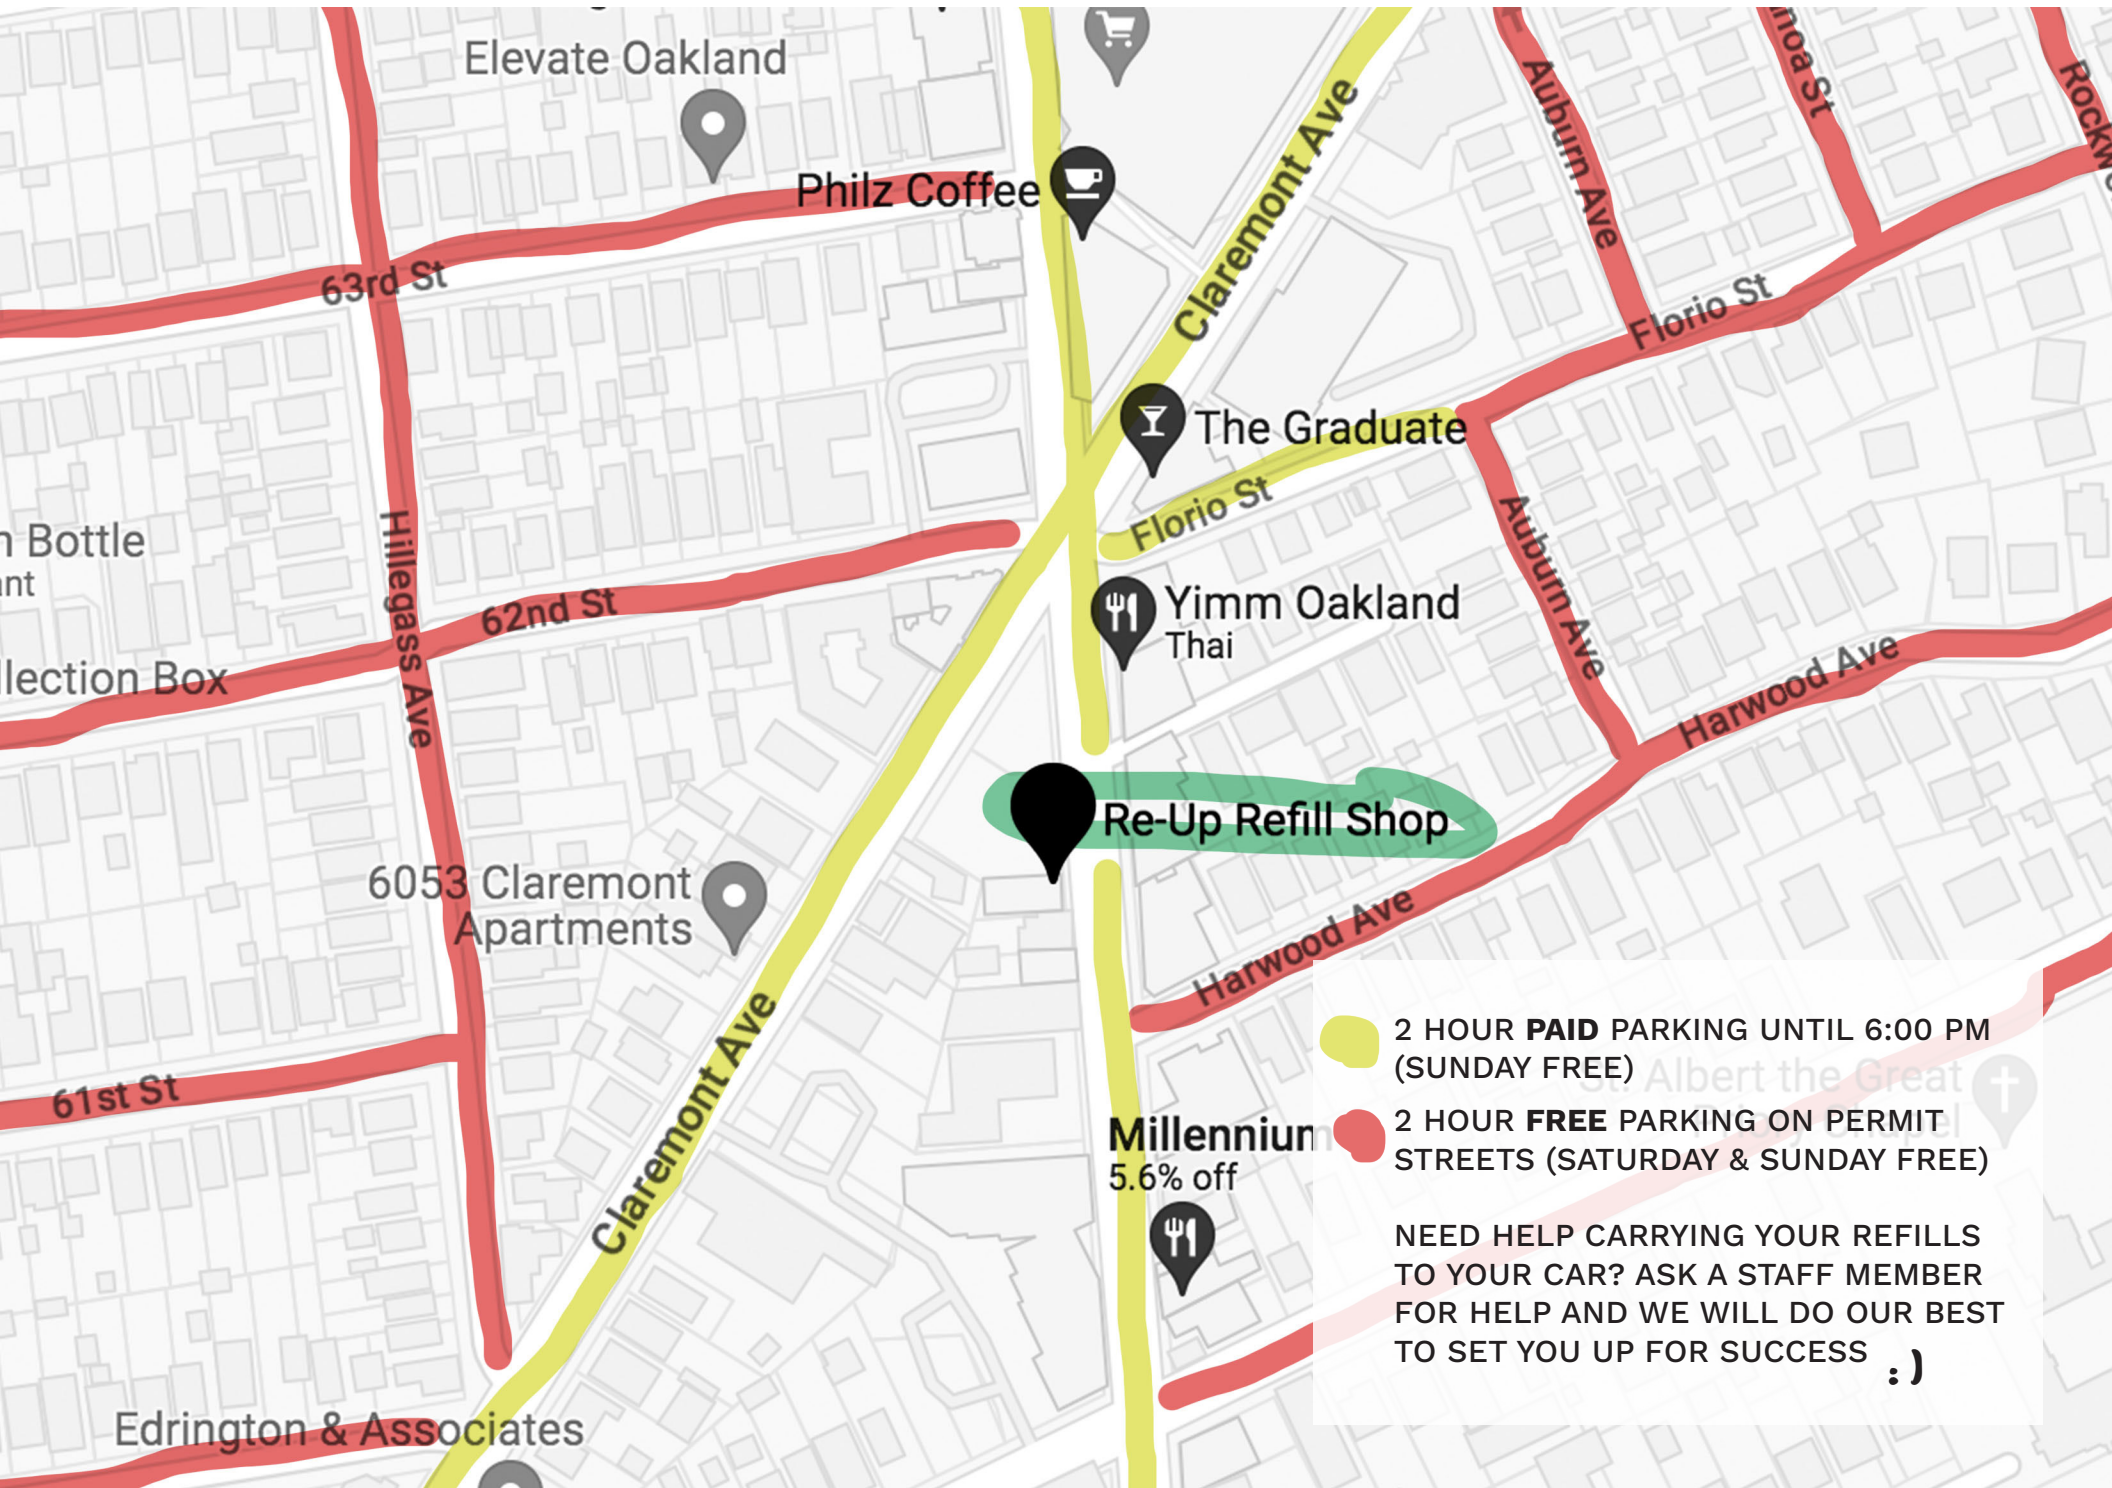

# WHERE TO PARK NEAR RE-UP

 2 HOUR **PAID** PARKING UNTIL 6:00 PM (SUNDAY FREE)

 2 HOUR **FREE** PARKING ON PERMIT STREETS (SATURDAY & SUNDAY FREE)

NEED HELP CARRYING YOUR REFILLS TO YOUR CAR? ASK A STAFF MEMBER FOR HELP AND WE WILL DO OUR BEST TO SET YOU UP FOR SUCCESS :)