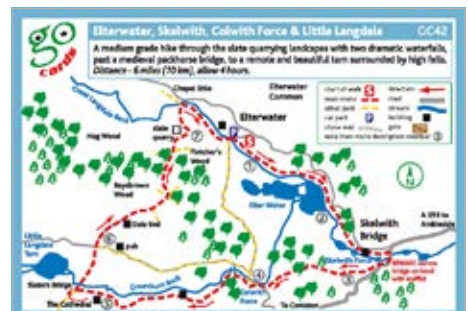

GC38 Hill Top & Sawrey, Bowness on Windermere

GC39 Craggy Woods & Potter Tarn, Staveley

GC40 Rydal Mount & Rydal Water

GC41 Wansfell, Troutbeck & Jenkin Crag, Ambleside

GC42 Elterwater, Skelwith, Colwith Force & Little Langdale

GC50 Ullswater

GC51 Grasmere to Helm Crag

GC52 Jenkin Crag from Low Wood Bay

YORKSHIRE DALES

GC17 Malham Cove, Yorkshire Dales

GC18 Aysgarth Falls, Yorkshire Dales

GC19 Cautley Spout

GC20 Smer Water