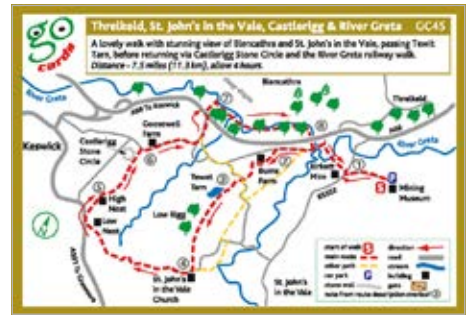

GC38 Hill Top & Sawrey, Bowness on Windermere

GC39 Craggy Woods & Potter Tarn, Staveley

GC40 Rydal Mount & Rydal Water

GC41 Wansfell, Troutbeck & Jenkin Crag, Ambleside

GC42 Elterwater, Skelwith, Colwith Force & Little Langdale

GC43 Hawes End, Brandehow & Derwent Water

GC44 Ashness Bridge & Walla Crag, Keswick

GC45 Threlkeld, St. John's in the Vale, Casterlrigg & River Greta

GC46 St. Bega's Church & Mirehouse, Bassenthwaite Lake

GC50 Ullswater

GC51 Grasmere to Helm Crag

GC52 Jenkin Crag from Low Wood Bay

YORKSHIRE DALES

GC17 Malham Cove, Yorkshire Dales

GC18 Aysgarth Falls, Yorkshire Dales

GC19 Cautley Spout

GC20 Smer Water