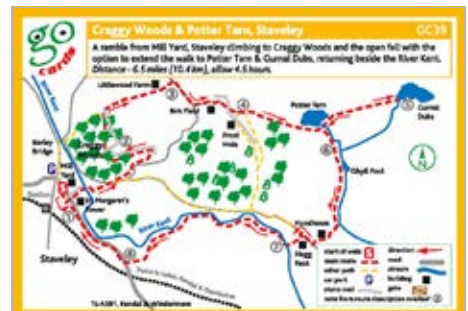

GC39 Craggy Woods & Potter Tarn, Staveley