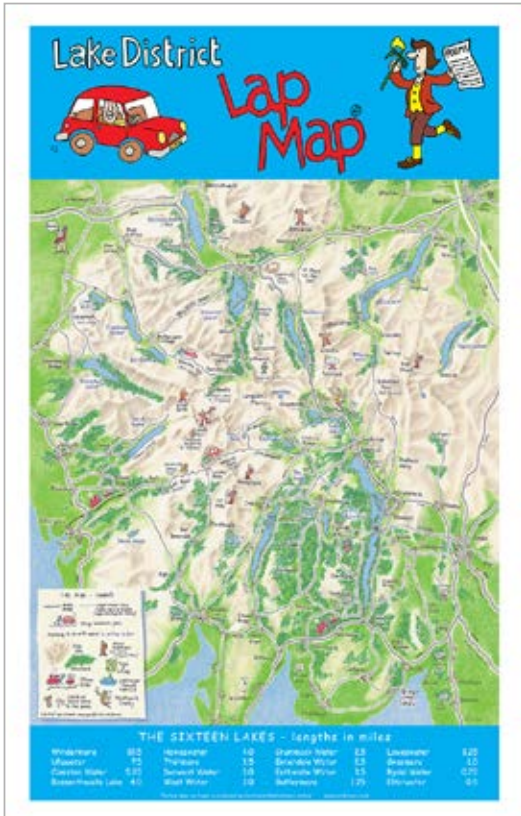

A range of tea towels, hemmed all round.

Individually packed for euro hook display.

Size: 760mm x 480mm (unfolded)

200mm x 300mm (folded for display)

Trade **£3.87** RRP **£8.99**

£46.44 per pack of 12