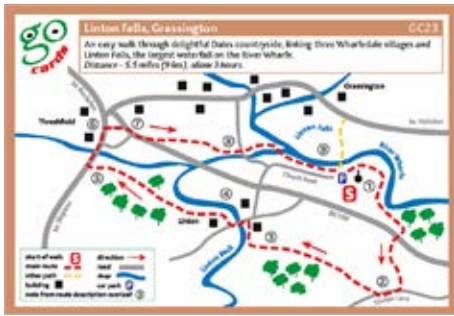

Go Cards

GC23 Linton Falls, Grassington