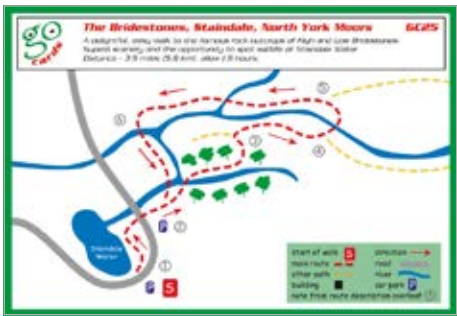

GC25 The Bridestones, Staindale