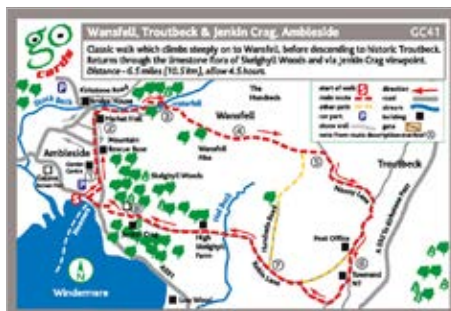

GC41 Wansfell, Troutbeck & Jenkin Crag, Ambleside