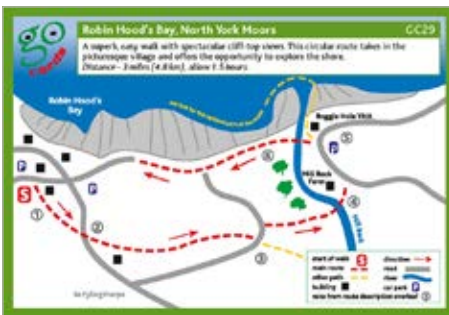

NORTH YORK MOORS

GC25 The Bridestones, Staindale

GC26 Farndale

GC27 Roulston Scar & The White Horse

GC28 The Hole of Horcum

GC29 Robin Hood's Bay

GC30 Whitty

GC31 Littlebeck, Goathland