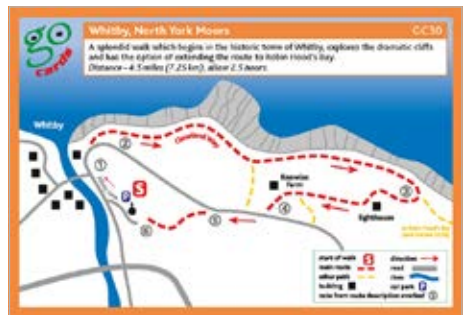

NORTH YORK MOORS

GC25 The Bridestones, Staindale

GC26 Farndale

GC27 Roulston Scar & The White Horse

GC28 The Hole of Horcum

GC29 Robin Hood's Bay

GC30 Whitty

GC31 Littlebeck, Goathland