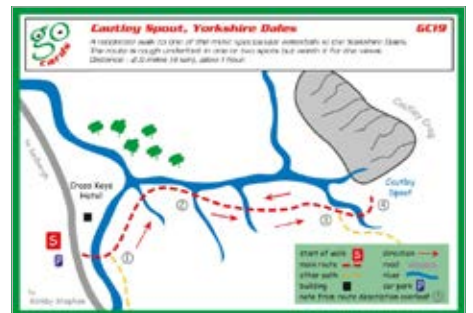

GC50 Ullswater

GC51 Grasmere to Helm Crag

GC52 Jenkin Crag from Low Wood Bay

YORKSHIRE DALES

GC17 Malham Cove, Yorkshire Dales

GC18 Aysgarth Falls, Yorkshire Dales

GC19 Cautley Spout

GC20 Smer Water