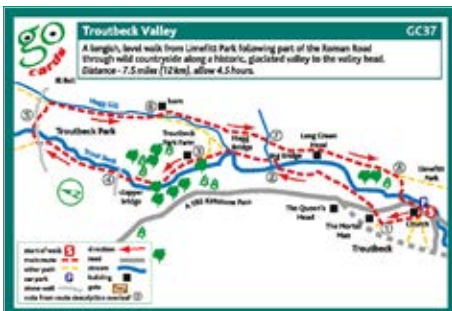

GC15 Millerground & Lake Shore, Windermere

GC16 Jenkin Crag & Galava Fort, Ambleside

GC33 Biskey Howe & Post Knott, Bowness-on-Windermere

GC34 Brantfell & Post Knott, Bowness-on-Windermere

GC37 Troutbeck Valley