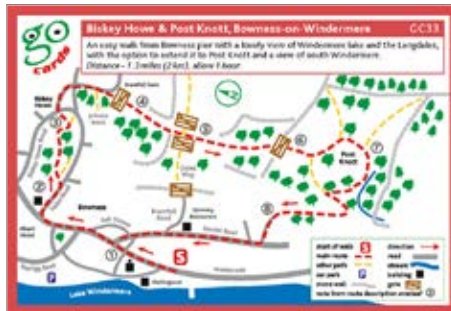

GC33 Biskey Howe & Post Knott, Bowness-on-Windermere