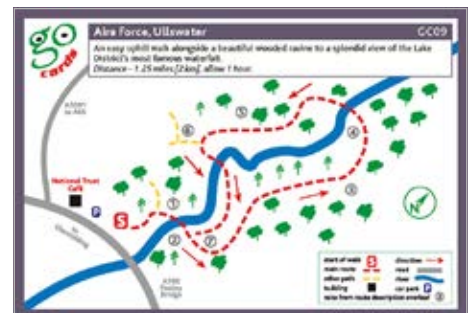

GC09 Aira Force, Ullswater