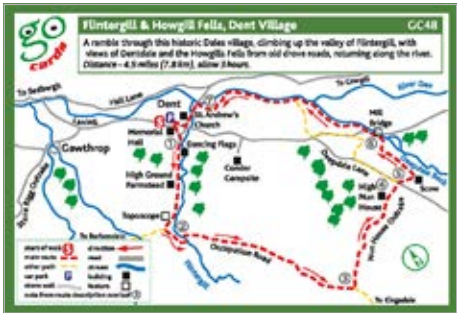

GC21 Clapham Beck & Ingleborough Cave

GC22 Hardraw Force

Go Cards

GC23 Linton Falls, Grassington

GC24 Reeth

GC47 The River Lune & Devil's Bridge

GC48 Flintergill & Howgill Fells, Dent Village

GC49 Winder Fell & the Howgill Fells, Sedburgh