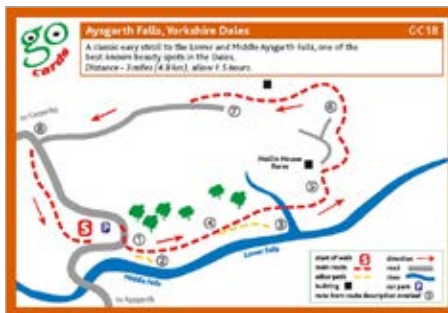

GC50 Ullswater

GC51 Grasmere to Helm Crag

GC52 Jenkin Crag from Low Wood Bay

YORKSHIRE DALES

GC17 Malham Cove, Yorkshire Dales

GC18 Aysgarth Falls, Yorkshire Dales

GC19 Cautley Spout

GC20 Smer Water