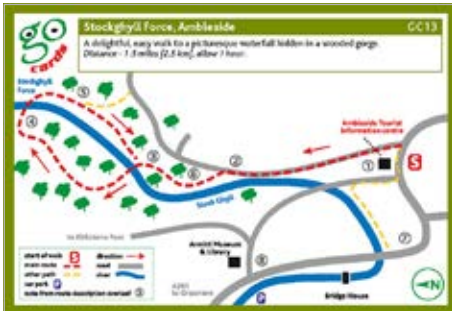

GC13 Stockghyll Force, Ambleside