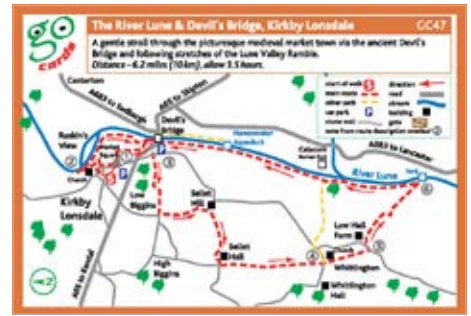

GC50 Ullswater

GC51 Grasmere to Helm Crag

GC52 Jenkin Crag from Low Wood Bay

YORKSHIRE DALES

GC17 Malham Cove, Yorkshire Dales

GC18 Aysgarth Falls, Yorkshire Dales

GC19 Cautley Spout

GC20 Smer Water

GC21 Clapham Beck & Ingleborough Cave

GC22 Hardraw Force

Go Cards

GC23 Linton Falls, Grassington

GC24 Reeth

GC47 The River Lune & Devil's Bridge

GC48 Flintergill & Howgill Fells, Dent Village

GC49 Winder Fell & the Howgill Fells, Sedburgh