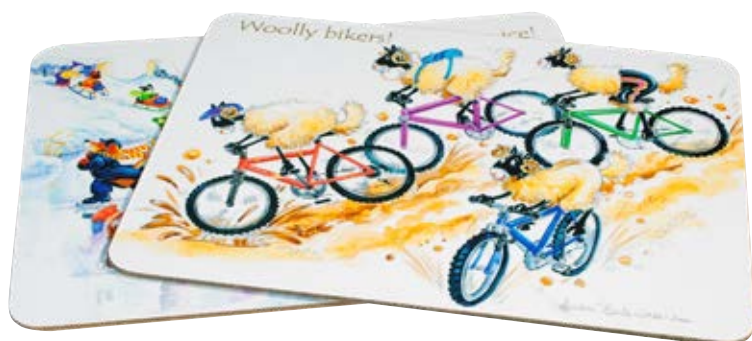

Chopping Boards

Made from melamine with design to one side. Slate effect design on chopping side. 125mm x 230mm.

Trade **£4.58** RRP **£10.99**
Available in singles

Fridge Magnets

Rigid melamine fridge magnet. 87mm x 57mm.

Trade **£1.25** RRP **£2.99**
£7.50 per pack of 6