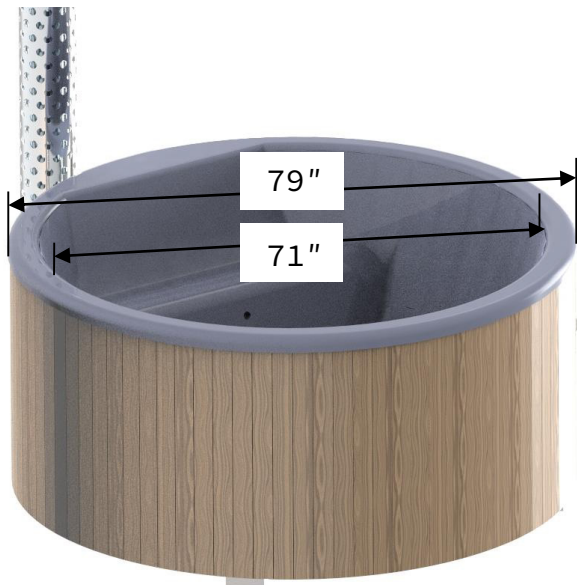

# Hot Tub 180

304 gal, 5 up to 7 people

**weight:** 507 lbs

**interior colors:**  
grey, brown, blue, white

**exterior colors:**  
grey, brown, thermowood