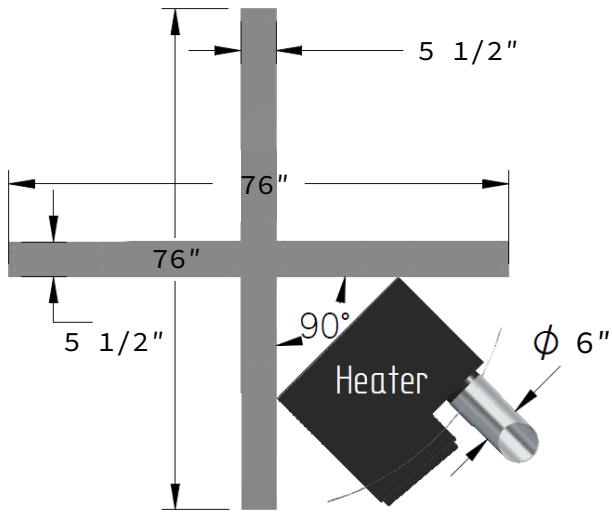

# Hot Tub 180

304 gal, 5 up to 7 people

**weight:** 507 lbs

**interior colors:**  
grey, brown, blue, white

**exterior colors:**  
grey, brown, thermowood