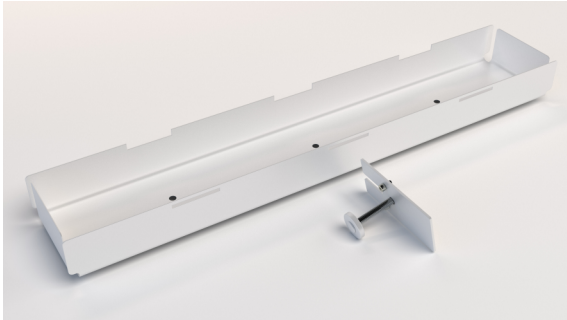

Aicci DL1-C1

TECHNICAL SPECIFICATIONS

Basic information

Model: Aicci DL1-CH1

Application: Cable tray for Aicci DL1 luminaires

Manufacturer: Aicci Oy, Muurame, Suomi

Colour: white RAL 9016, black RAL9004

Materials: powder-coated steel

Weight: 1,1kg

Certificates

CE marking

Design from Finland and Finnish Key Flag certified

640 mm

52 mm

113 mm