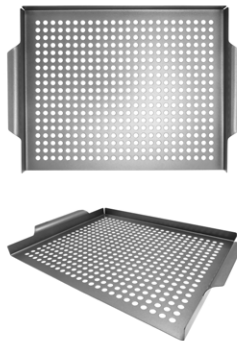

Non-Stick Grid 16" x 12 - Silver
GS1032 - case / 6
15.75 in. x 11.5 in. x 1.3 in.
Packaging - wrap card