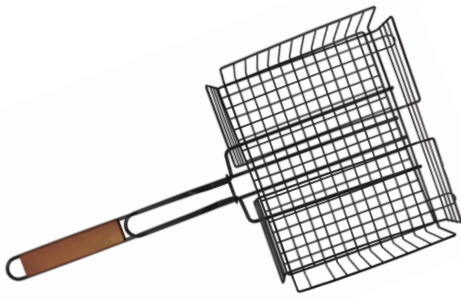

Silver Non-Stick Grilling Basket

GS1014 - case / 6
24.37 in. x 12.62 in. x 2.62 in.
Packaging - tie card