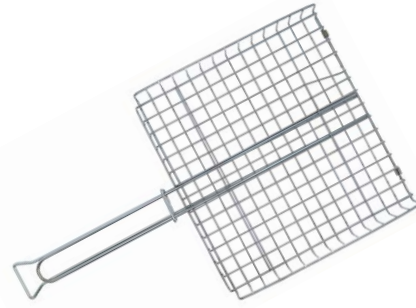

**Non-Stick Square Deep Dish Griddle**  
GS1028 - case / 4  
14.12 in. x 11 in. x 1.59 in.  
Packaging - wrap card

**Stainless Steel Square Deep Dish Griddle**  
GS1009 - case / 4  
13.8 in. x 11 in. x 1.8 in.  
Packaging - wrap card

**Non-Stick Grid 16" x 12 - Black**  
GS1031 - case / 6  
15.75 in. x 11.5 in. x 1.3 in.  
Packaging - wrap card

**Non-Stick Grid 16" x 12 - Silver**  
GS1032 - case / 6  
15.75 in. x 11.5 in. x 1.3 in.  
Packaging - wrap card

**Silver Non-Stick Grilling Basket**

GS1014 - case / 6  
24.37 in. x 12.62 in. x 2.62 in.  
Packaging - tie card

**Silver Non-Stick Grilling Basket**

GS1015 - case / 6  
19.6 in. x 11.25 in.  
Packaging - tie card