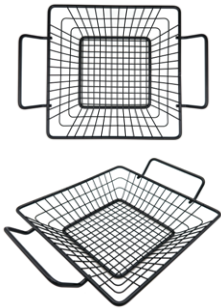

**Non-Stick Square Deep Dish Griddle**  
GS1028 - case / 4  
14.12 in. x 11 in. x 1.59 in.  
Packaging - wrap card

**Stainless Steel Square Deep Dish Griddle**  
GS1009 - case / 4  
13.8 in. x 11 in. x 1.8 in.  
Packaging - wrap card

**Silver Non-Stick Grilling Basket**

GS1014 - case / 6  
24.37 in. x 12.62 in. x 2.62 in.  
Packaging - tie card

**Silver Non-Stick Grilling Basket**

GS1015 - case / 6  
19.6 in. x 11.25 in.  
Packaging - tie card

**Non-Stick Round Grill Skillet**

GS1034- case / 6  
21 in. x 12 in. x 4 in.  
Packaging - tie card

**Silver Non-Stick Grilling Basket**

GS1025 - case / 6  
10.78 in. x 8.1 in. x 2.28 in.  
Packaging - tie card

**Non-Stick Mini Wok**

GS1033- case / 6  
9.5 in. x 8 in. x 1.5 in.  
Packaging - wrap card

**Non-Stick Grill Wok**

GS1030- case / 6  
13.5 in. x 12 in. x 2.4 in.  
Packaging - wrap card

**Non-Stick Bean and Sauce Pot**