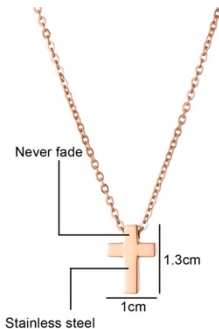

30-49 \$11/unit

50-99+ \$9/unit

**Rose Gold**

Quantity:

10-29 \$12/unit

30-49 \$11/unit

50-99+ \$9/unit

Necklace length: 50cm(19.7Inches)  
Weight:4g