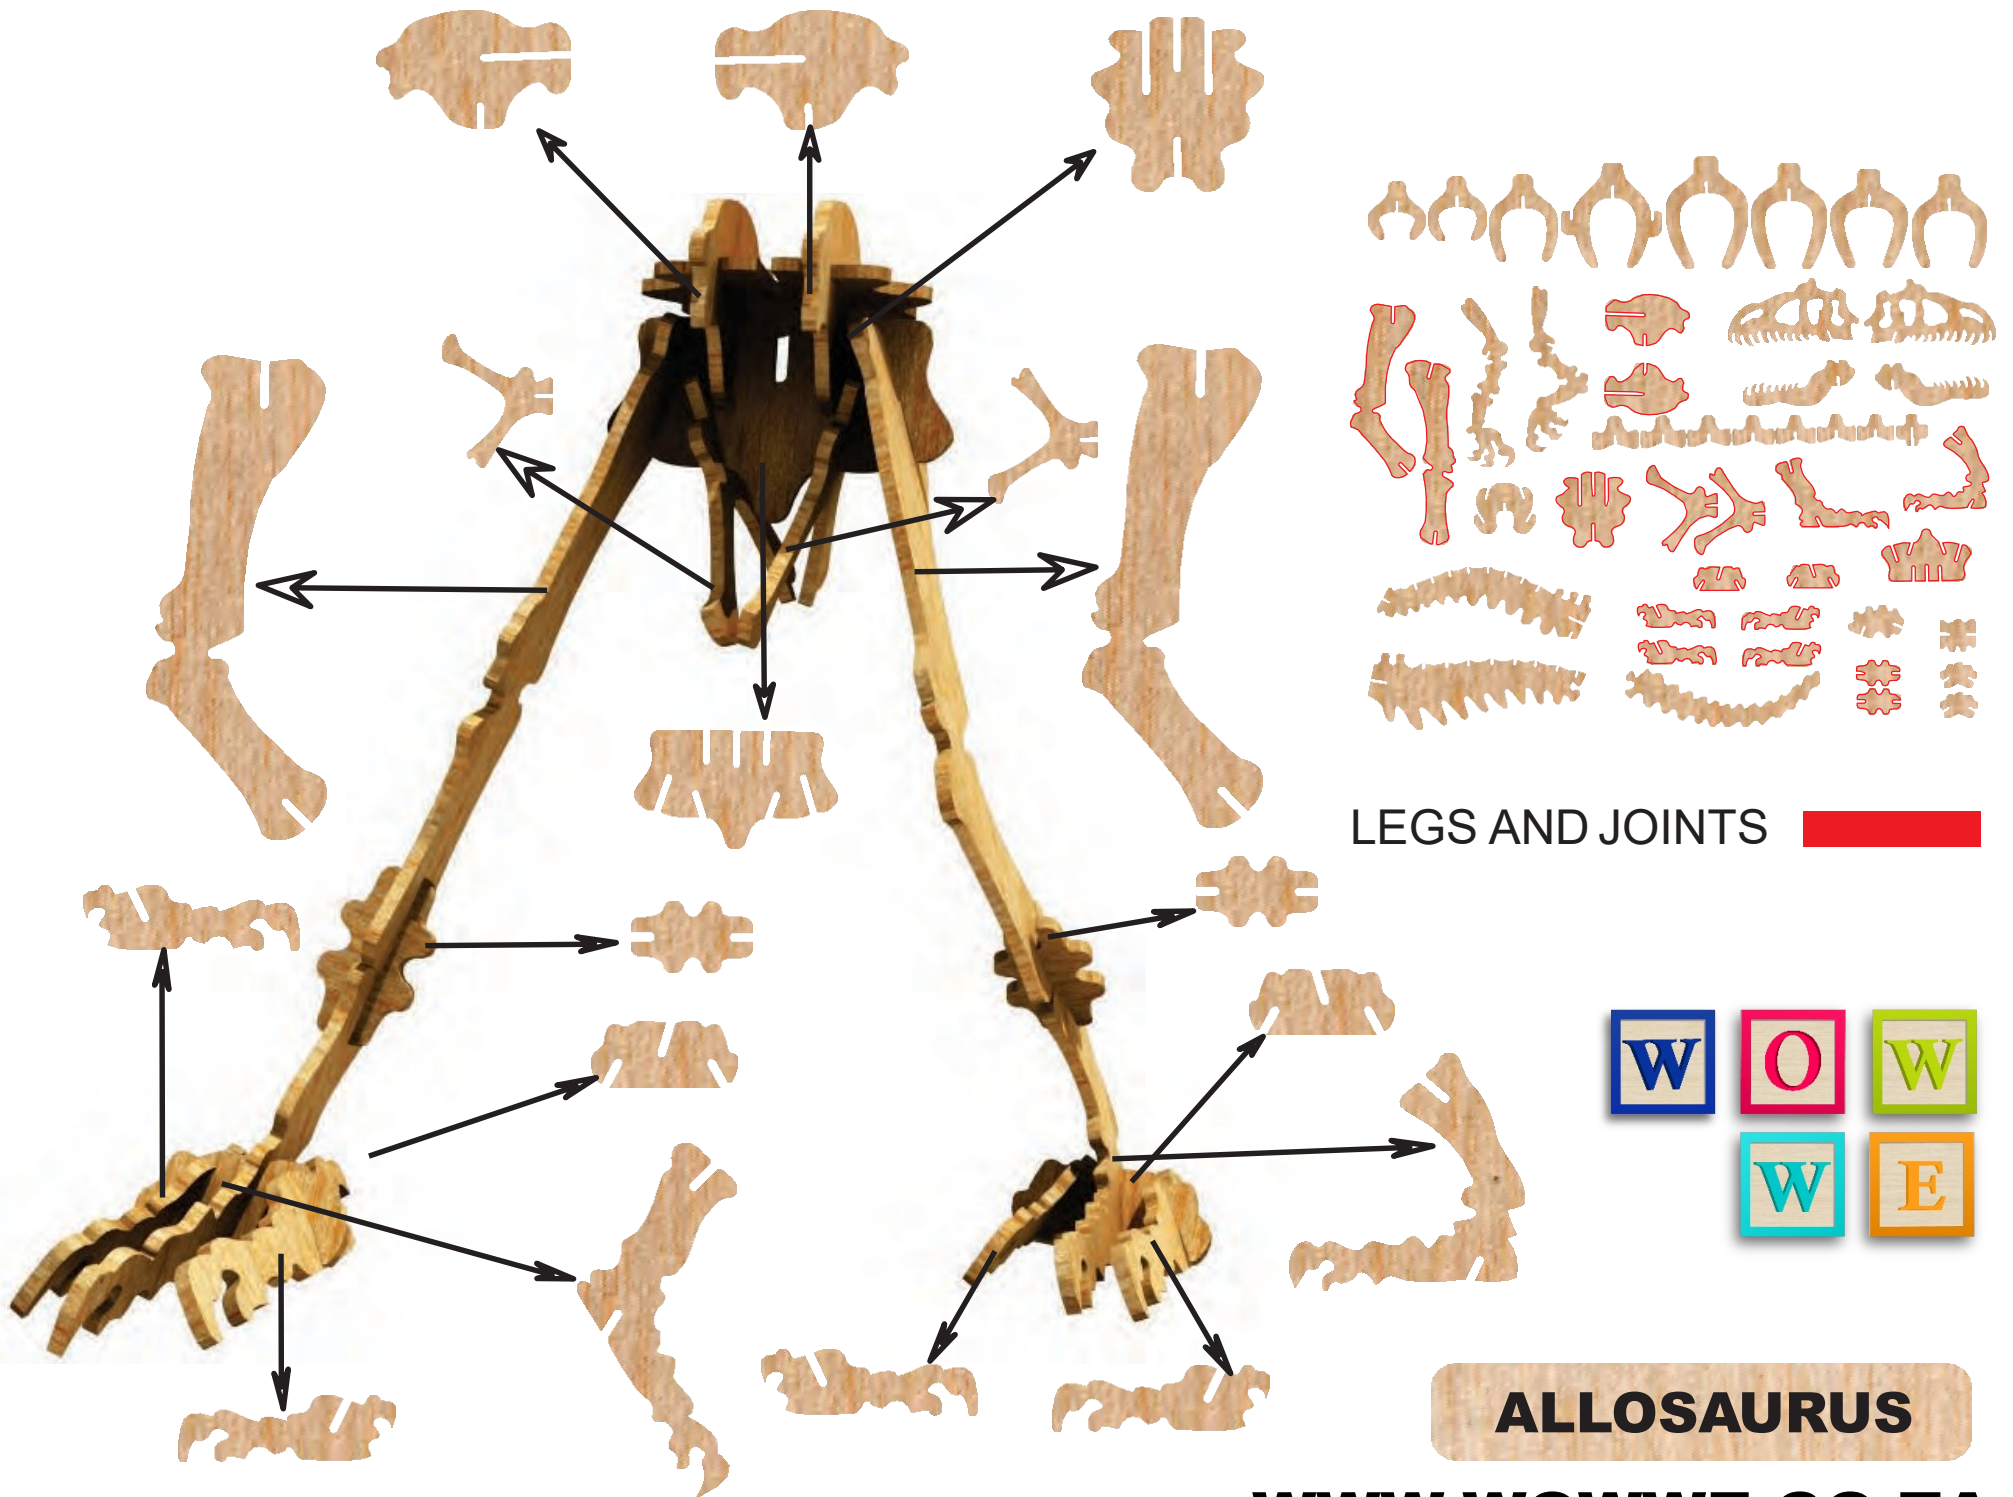

CAUTION! • CAUTION! • CAUTION! • CAUTION! • CAUTION!

WHOA!!! CAUTION NOT SO FAST

This product is made out of MDF / Supawood and is fragile of nature.

We recommend all pieces to be test fitted and if required contact pieces to be filled / sanded down for a better fit.

WWW.WOWWE.CO.ZA

PARTS LIST

BODY AND PARTS
LEGS AND JOINTS

HEAD

ALLOSAURUS

LEGS AND JOINTS

ALLOSAAURUS

WWW.WOWWE.CO.ZA

ALLOSAURUS

HEAD