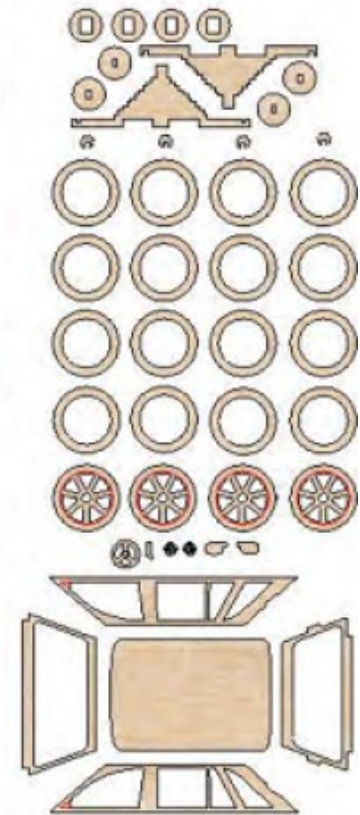

CAUTION! • CAUTION! • CAUTION! • CAUTION! • CAUTION!

WHOA!!! CAUTION NOT SO FAST

This product is made out of MDF / Supawood and is fragile of nature.

We recommend all pieces to be test fitted and if required contact pieces to be filled / sanded down for a better fit.

**PLEASE DO NOT FORCE FIT ANY PIECES AS IT
WILL BREAK!**

ENJOY BUILDING YOUR NEW MODEL.
WWW.WOWWE.CO.ZA

VW POLO

WWW.WOWWE.CO.ZA

FRAME

WWW.WOWWE.CO.ZA

FRAME

WWW.WOWWE.CO.ZA