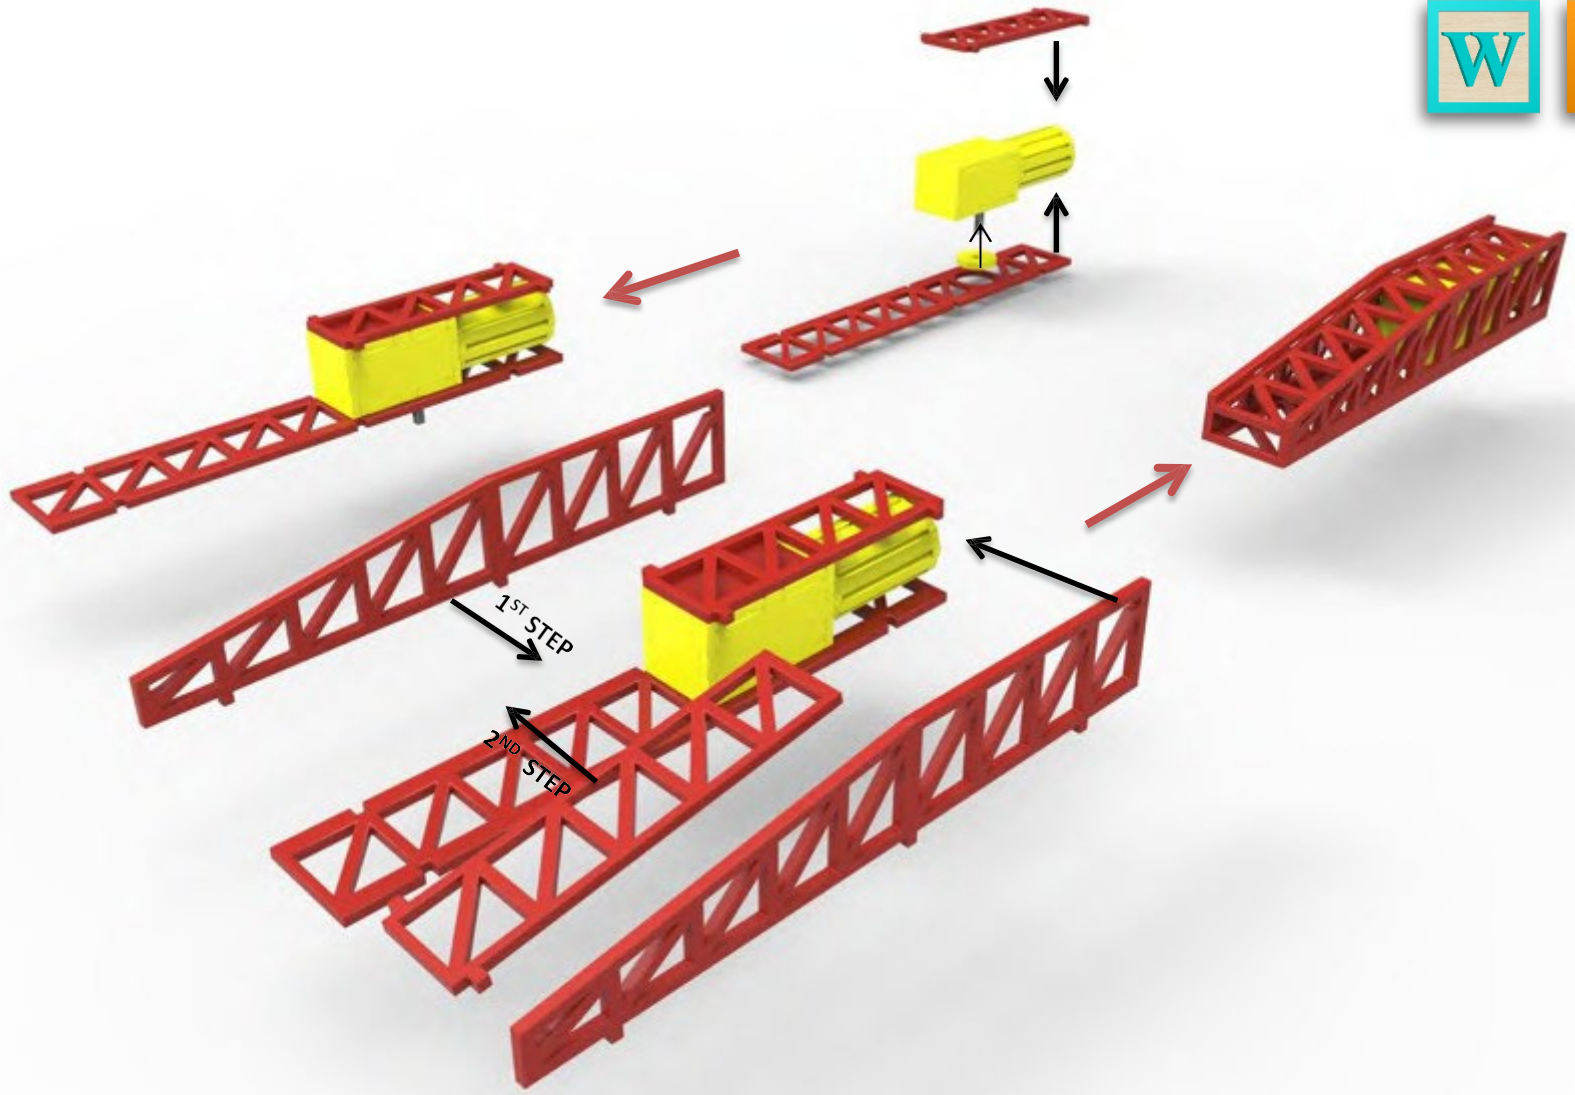

ASSEMBLY STEPS

WWW.WOWWE.CO.ZA