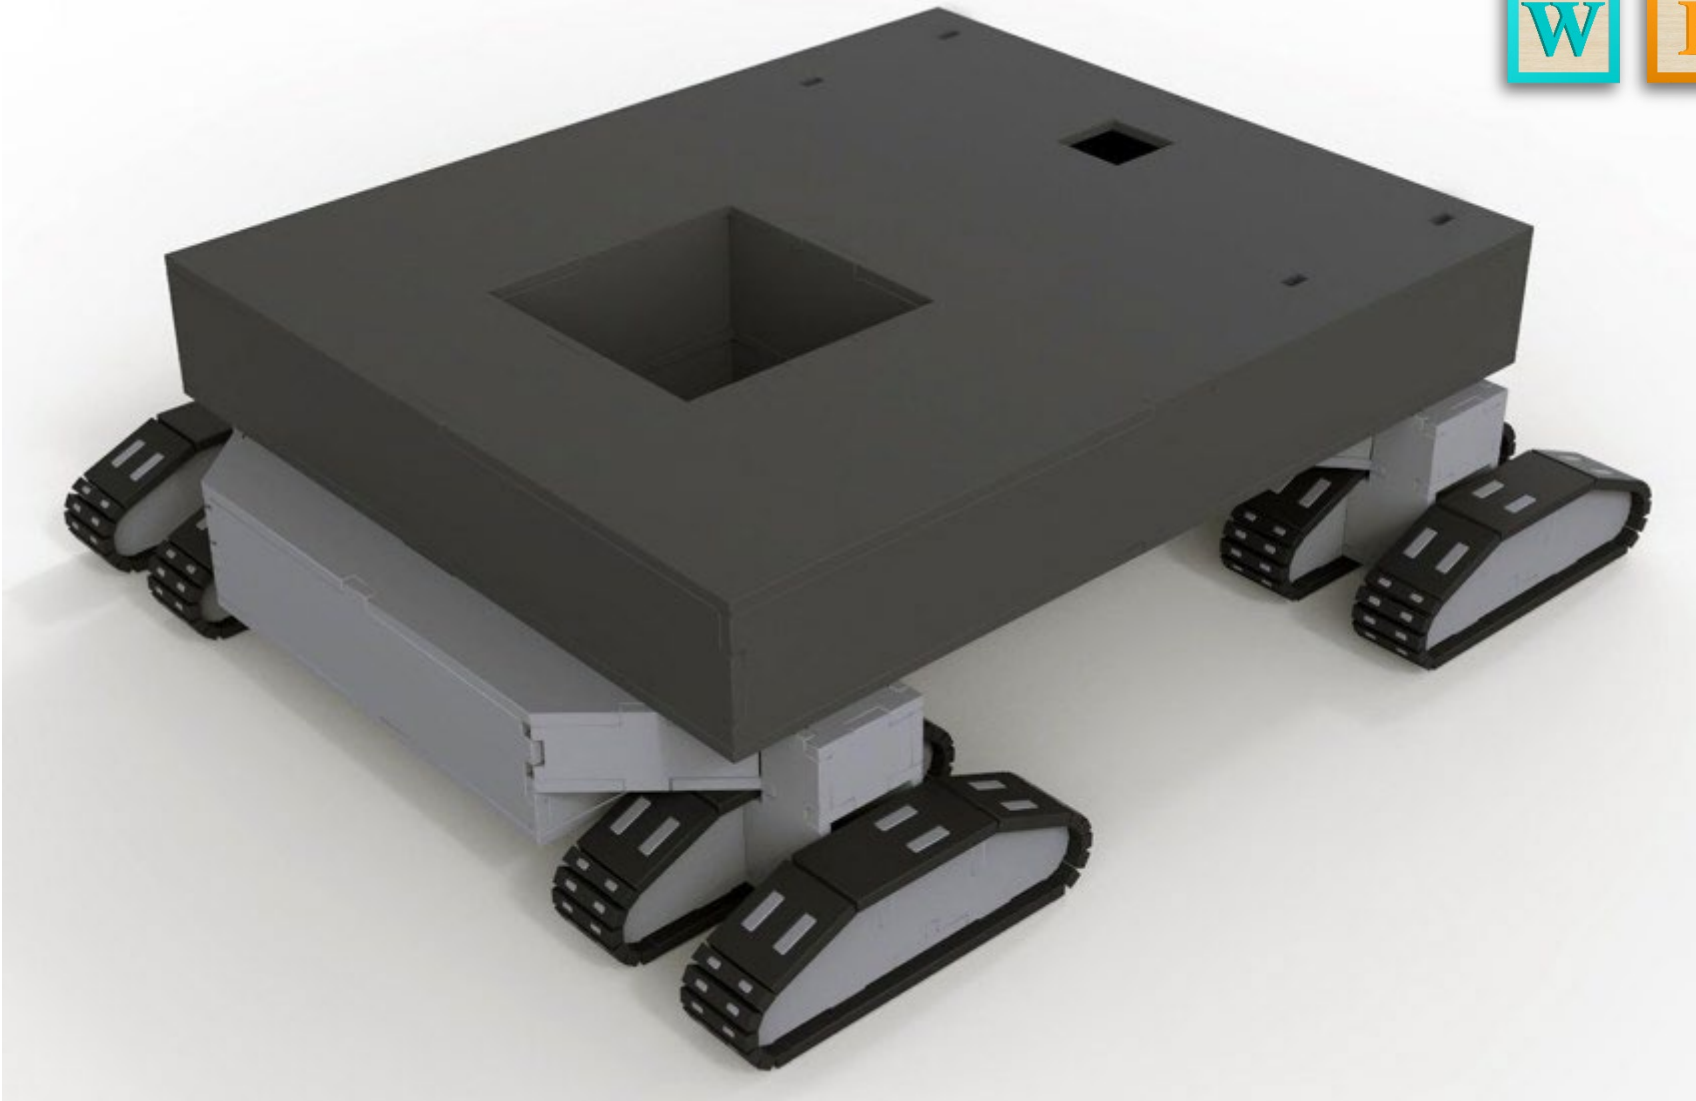

SUBASSEMBLY COMPLETED WWW.WOWWE.CO.ZA