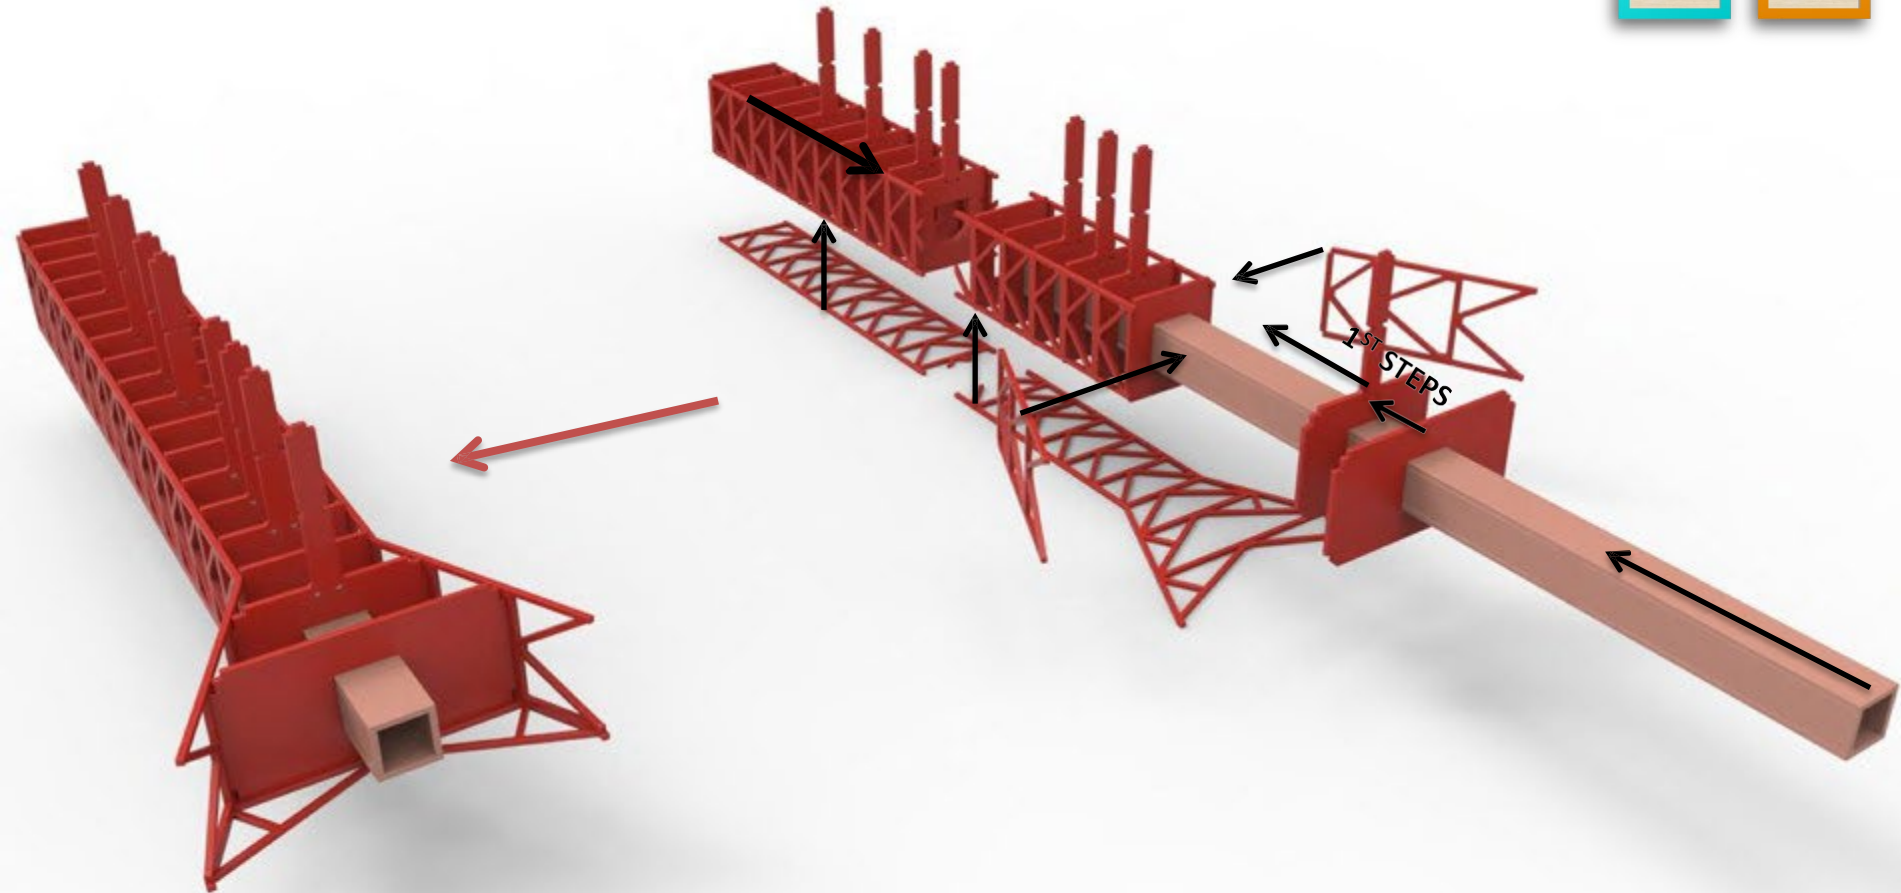

ASSEMBLY STEPS