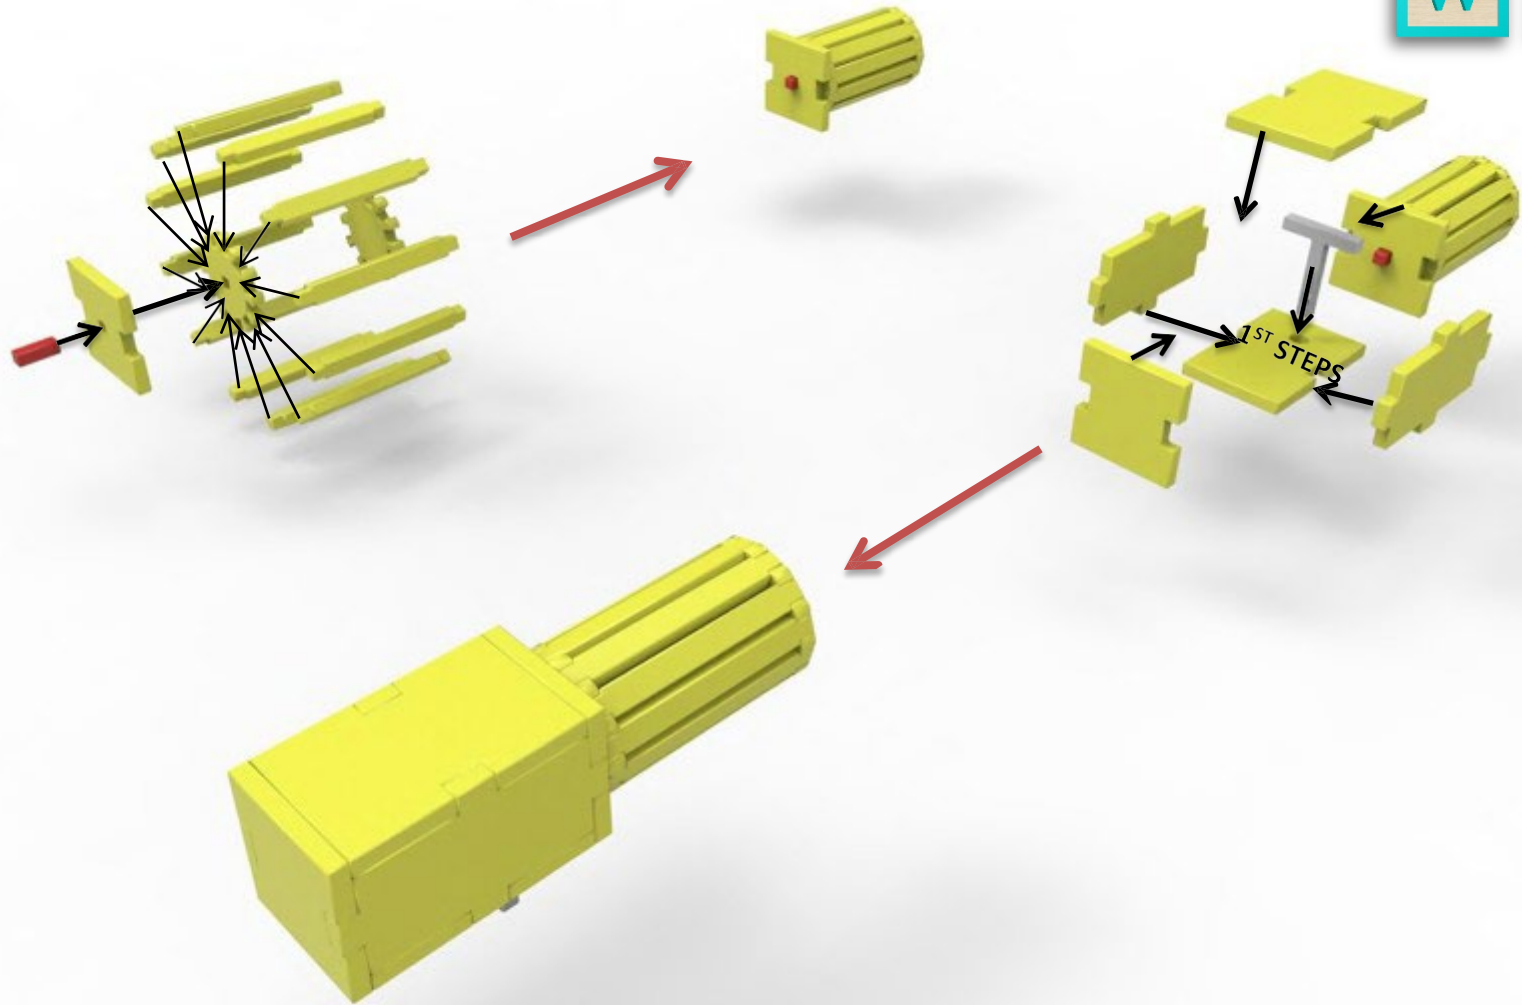

ASSEMBLY STEPS

WWW.WOWWE.CO.ZA