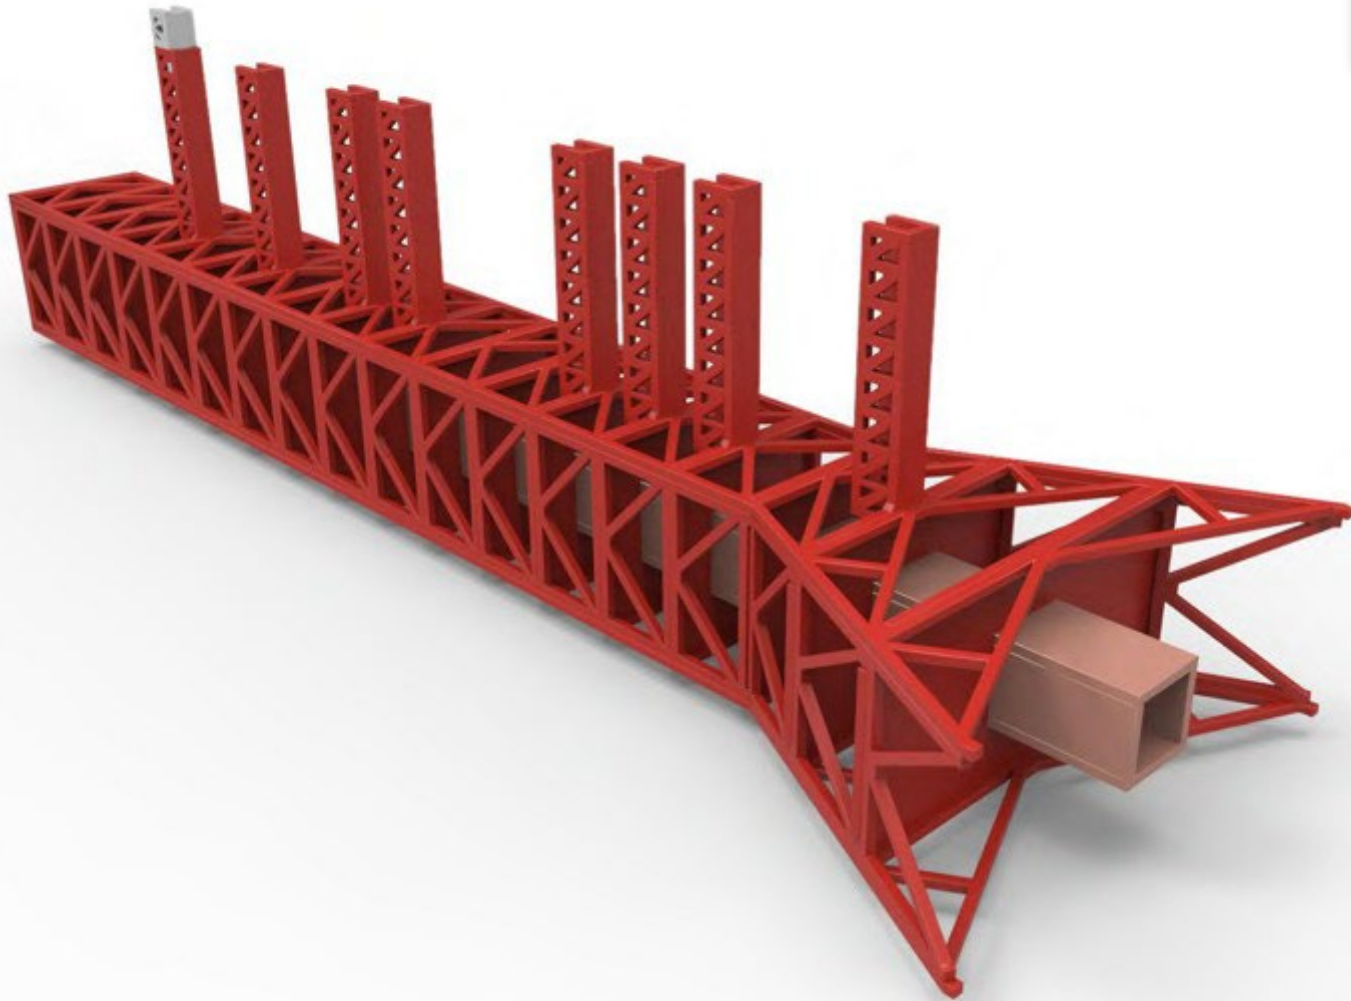

SUBASSEMBLY COMPLETED

WWW.WOWWE.CO.ZA