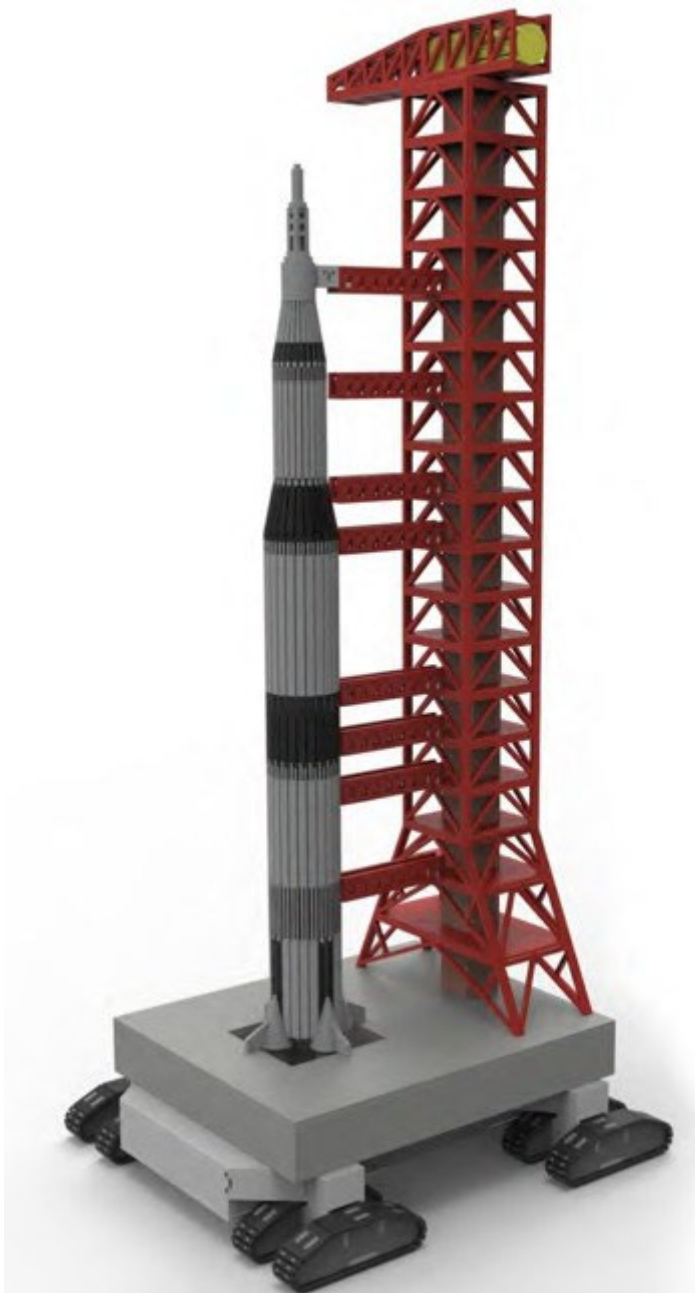

FINAL WWW.WOWWE.CO.ZA