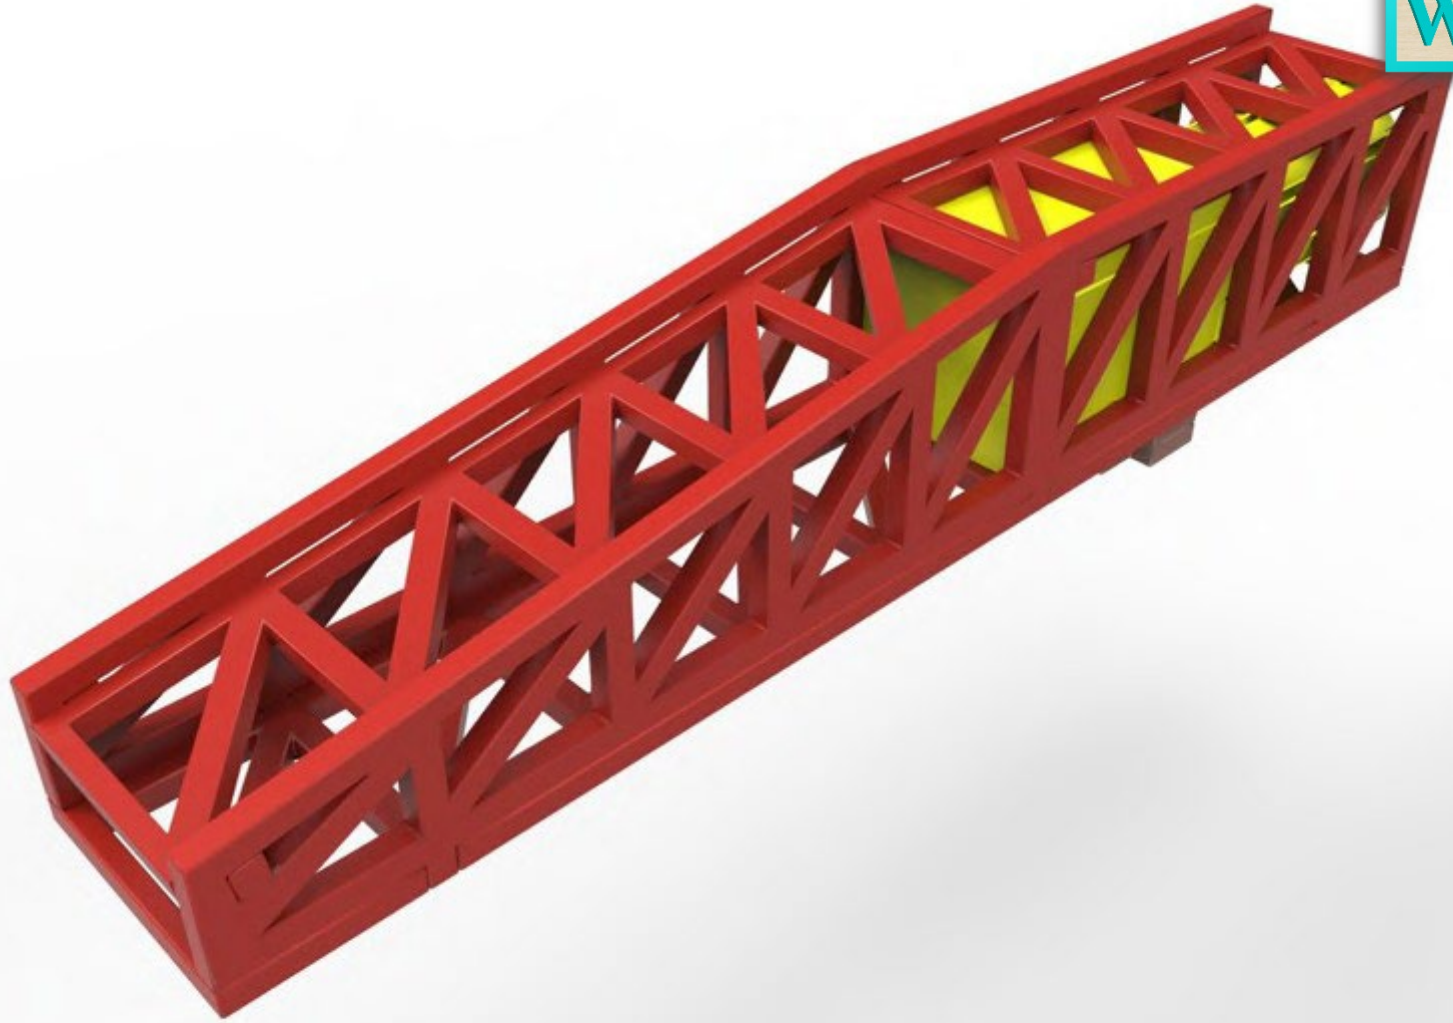

SUBASSEMBLY COMPLETED

WWW.WOWWE.CO.ZA