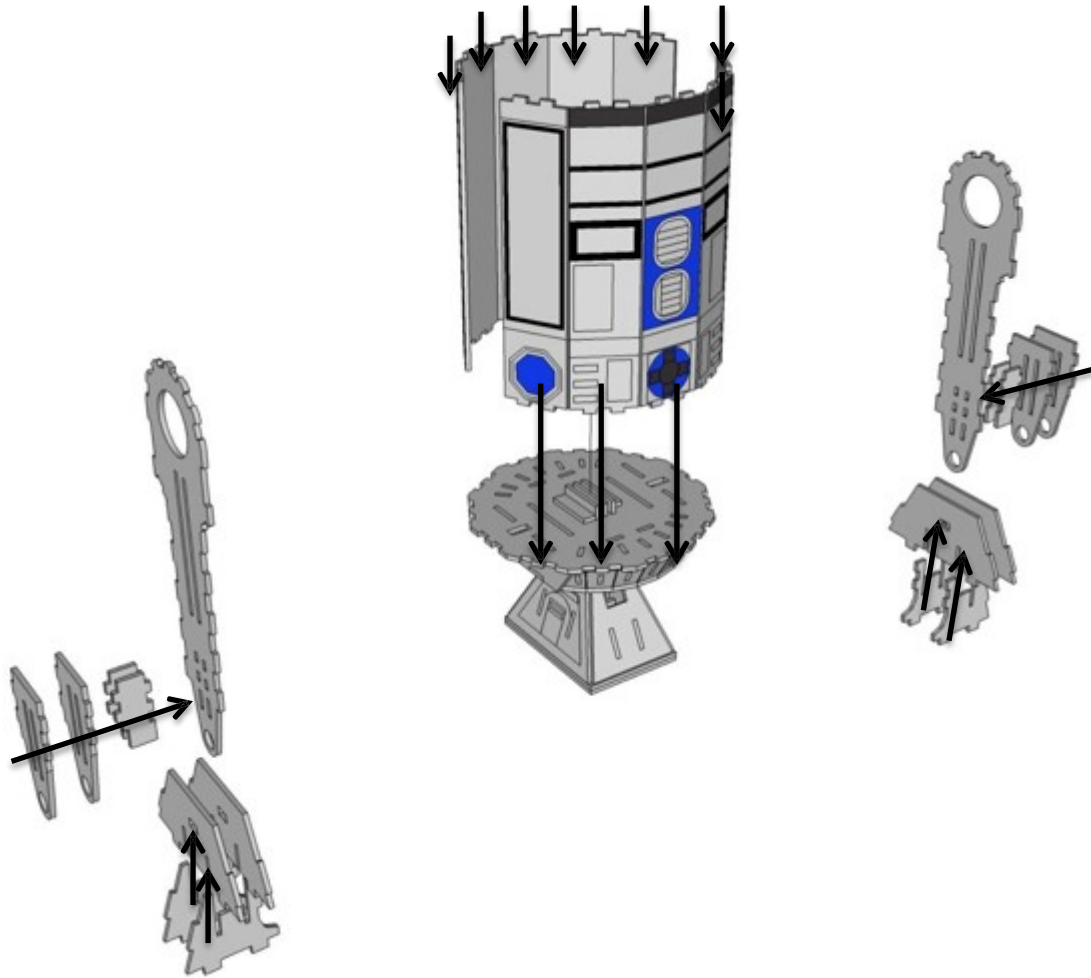

CAUTION! • CAUTION! • CAUTION! • CAUTION! • CAUTION!

WHOA!!! CAUTION NOT SO FAST

This product is made out of MDF / Supawood and is fragile of nature.

We recommend all pieces to be test fitted and if required contact pieces to be filled / sanded down for a better fit.

**PLEASE DO NOT FORCE FIT ANY PIECES AS IT
WILL BREAK!**

ENJOY BUILDING YOUR NEW MODEL.

R2D2

www.wowwe.co.za

R2D2

www.wowwe.co.za

IT IS RECOMMENDED TO GO THROUGH ALL THE STEPS
BEFORE STARTING THE ASSEMBLY

ASSEMBLY STEPS

ASSEMBLY STEPS

ASSEMBLY STEPS

ASSEMBLY STEPS

ASSEMBLY STEPS

ASSEMBLY STEPS

ASSEMBLY STEPS

ASSEMBLY STEPS

ASSEMBLY STEPS