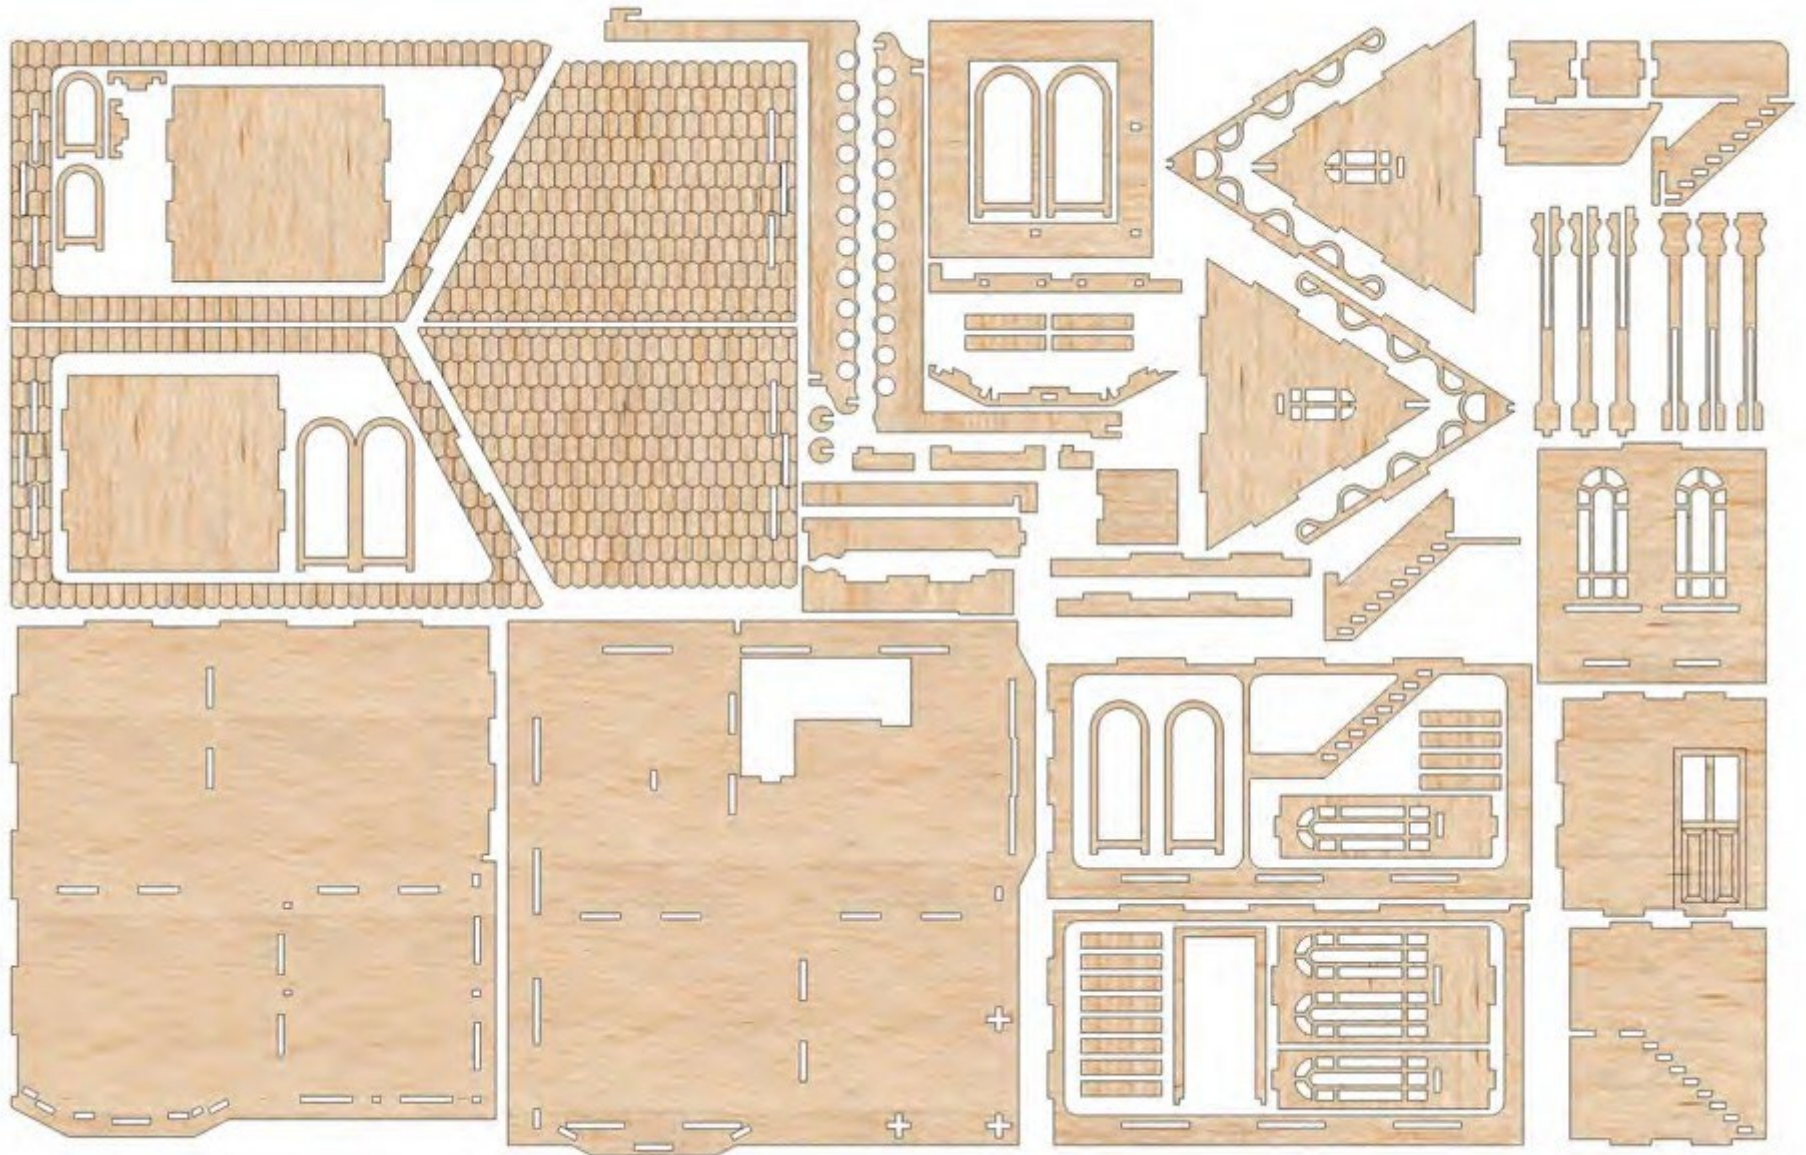

LITTLE PRINCESS - ANNA DICKINSON

www.wowwe.co.za

CAUTION! • CAUTION! • CAUTION! • CAUTION! • CAUTION!

WHOA!!! CAUTION NOT SO FAST

This product is made out of MDF / Supawood and is fragile of nature.

We recommend all pieces to be test fitted and if required contact pieces to be filled / sanded down for a better fit.

**PLEASE DO NOT FORCE FIT ANY PIECES AS IT
WILL BREAK!**

ENJOY BUILDING YOUR NEW MODEL.

**IT IS RECOMMENDED TO GO THROUGH ALL THE PAGES AND SEE / UNDERSTAND EACH STEP BEFORE
STARTING THE ASSEMBLY.**

**FULL QUALITY IMAGES AVAILBLE AT WWW.WOWWE.CO.ZA, IT WILL ASSIST WITH THE ASSEMBLY,
THERE IS A DOWNLOADABLE LINK AS WELL OF THIS ASSEMBLY GUIDE.**