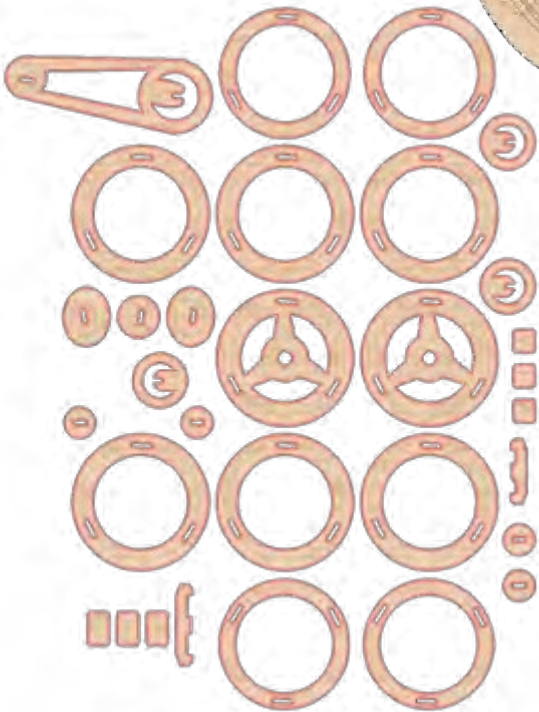

Assembled wheel

Pocket cuts,
3,5mm deep on
Both outer parts

Wheels
(Front)

ASSEMBLY STEPS

Wheels 
(Front)

ASSEMBLY STEPS

Fuel Tank 

ASSEMBLY STEPS

left side of the frame is removed for viewing purposes

Fuel Tank 

ASSEMBLY STEPS

Rear Fender —

ASSEMBLY STEPS

Oil Tank —

ASSEMBLY STEPS

Rear Fender —

ASSEMBLY STEPS

Seat 

ASSEMBLY STEPS

Seat 

ASSEMBLY STEPS

Assembled wheel

Pocket cuts,
3,5mm deep on
Both outer parts

Wheels
(Back)

ASSEMBLY STEPS

Wheels —
(Back)

ASSEMBLY STEPS

Wheels —
(Back)

ASSEMBLY STEPS

Wheels —
(Back)