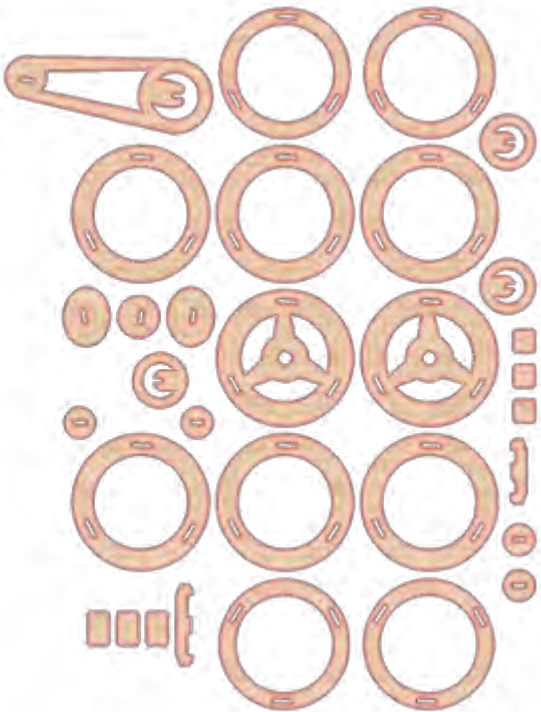

Assembled wheel

Pocket cuts,
3,5mm deep on
Both outer parts

Wheels
(Front)

ASSEMBLY STEPS

Wheels 
(Front)

ASSEMBLY STEPS

Fuel Tank 

ASSEMBLY STEPS

left side of the frame is removed for viewing purposes

Fuel Tank 

ASSEMBLY STEPS

Rear Fender —

ASSEMBLY STEPS

Oil Tank —

ASSEMBLY STEPS

Rear Fender —

ASSEMBLY STEPS

Seat 

ASSEMBLY STEPS

Seat 

ASSEMBLY STEPS

Assembled wheel

Pocket cuts,
3,5mm deep on
Both outer parts

Wheels
(Back)

ASSEMBLY STEPS

Wheels —
(Back)

ASSEMBLY STEPS

Wheels —
(Back)

ASSEMBLY STEPS

Wheels —
(Back)