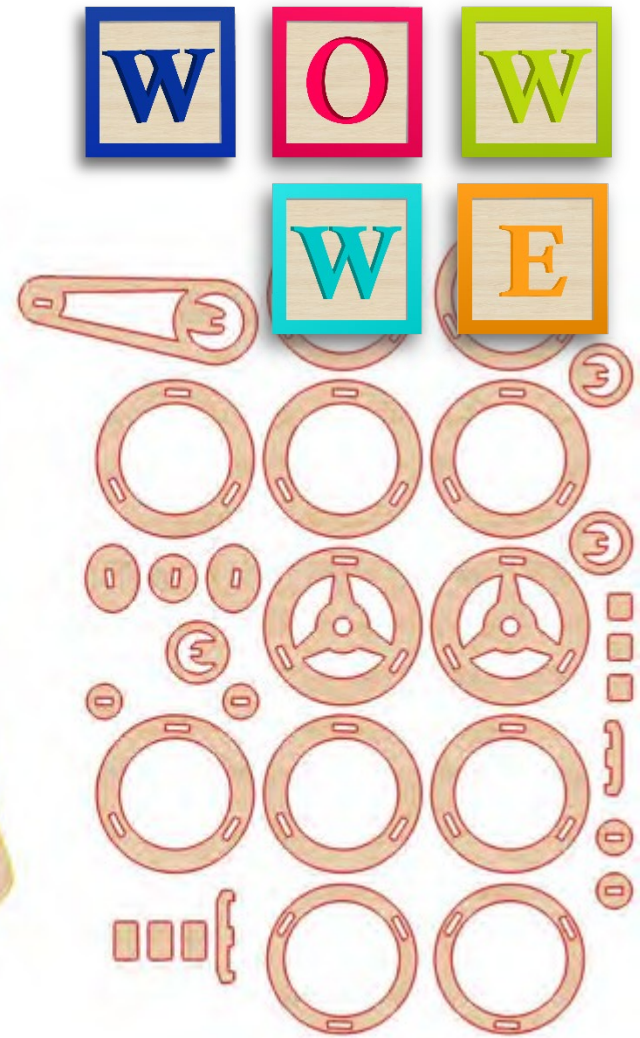

**PLEASE DO NOT FORCE FIT ANY PIECES AS IT
WILL BREAK!**

ENJOY BUILDING YOUR NEW MODEL.
WWW.WOWWE.CO.ZA

HARLEY - DAVIDSON

WWW.WOWWE.CO.ZA

PARTS LIST

- Seat █
- Fuel Tank █
- Oil Tank █
- Rear Fender █
- Frame █
- Front Fork & steering handlebars █
- Wheels █
- Motor █

{
{
}
}
}

Rear
Front

ASSEMBLY STEPS

Frame

ASSEMBLY STEPS

Front Fork
& steering handlebars

ASSEMBLY STEPS

Front Fork & steering handlebars

ASSEMBLY STEPS

Seat 

ASSEMBLY STEPS

Seat 

ASSEMBLY STEPS

Assembled wheel

Pocket cuts,
3,5mm deep on
Both outer parts

Wheels
(Back)