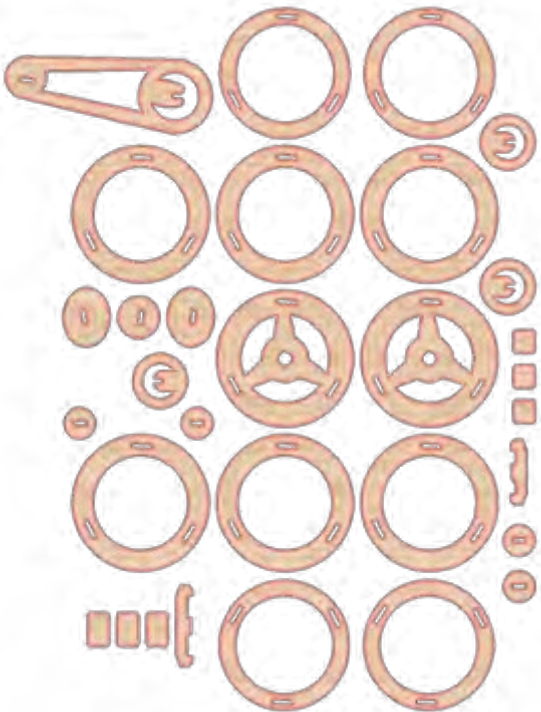

ASSEMBLY STEPS

Motor 

1. 7.

ASSEMBLY STEPS

the same connection on the opposite side 

Motor 

1. 7.

ASSEMBLY STEPS

Assembled wheel

Pocket cuts,
3,5mm deep on
Both outer parts

Wheels
(Front)

ASSEMBLY STEPS

Wheels 
(Front)

ASSEMBLY STEPS

Fuel Tank 

ASSEMBLY STEPS

left side of the frame is removed for viewing purposes

Fuel Tank 

ASSEMBLY STEPS

Rear Fender —

ASSEMBLY STEPS

Oil Tank —

ASSEMBLY STEPS

Rear Fender —

ASSEMBLY STEPS

Seat 

ASSEMBLY STEPS

Seat 

ASSEMBLY STEPS

Assembled wheel

Pocket cuts,
3,5mm deep on
Both outer parts

Wheels
(Back)