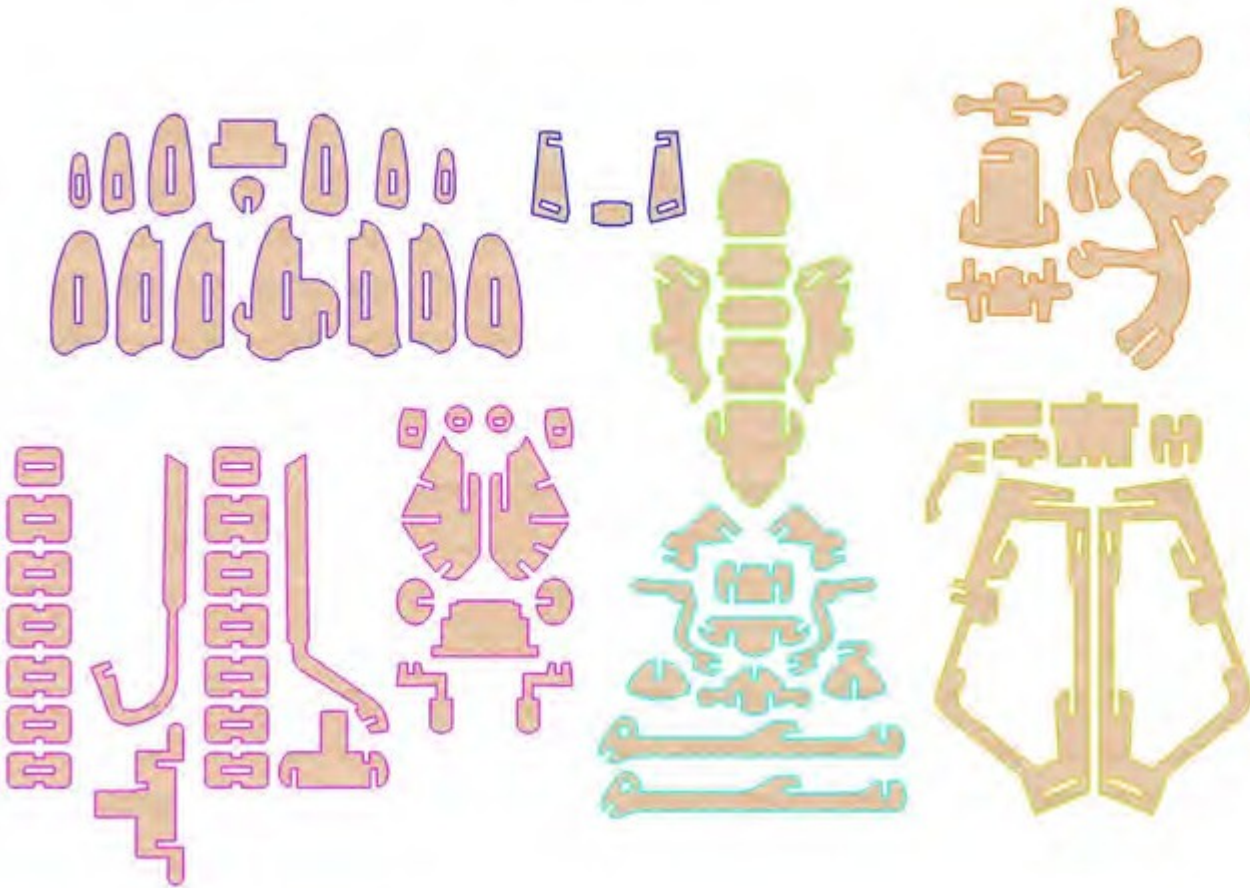

**PLEASE DO NOT FORCE FIT ANY PIECES AS IT
WILL BREAK!**

ENJOY BUILDING YOUR NEW MODEL.
WWW.WOWWE.CO.ZA

HARLEY - DAVIDSON

WWW.WOWWE.CO.ZA

PARTS LIST

- Seat █
- Fuel Tank █
- Oil Tank █
- Rear Fender █
- Frame █
- Front Fork & steering handlebars █
- Wheels █
- Motor █

{
{
}
}
}

Rear
Front

ASSEMBLY STEPS

Frame

ASSEMBLY STEPS

Front Fork
& steering handlebars

ASSEMBLY STEPS

Front Fork & steering handlebars

ASSEMBLY STEPS

Seat 

ASSEMBLY STEPS

Seat 

ASSEMBLY STEPS

Assembled wheel

Pocket cuts,
3,5mm deep on
Both outer parts

Wheels
(Back)