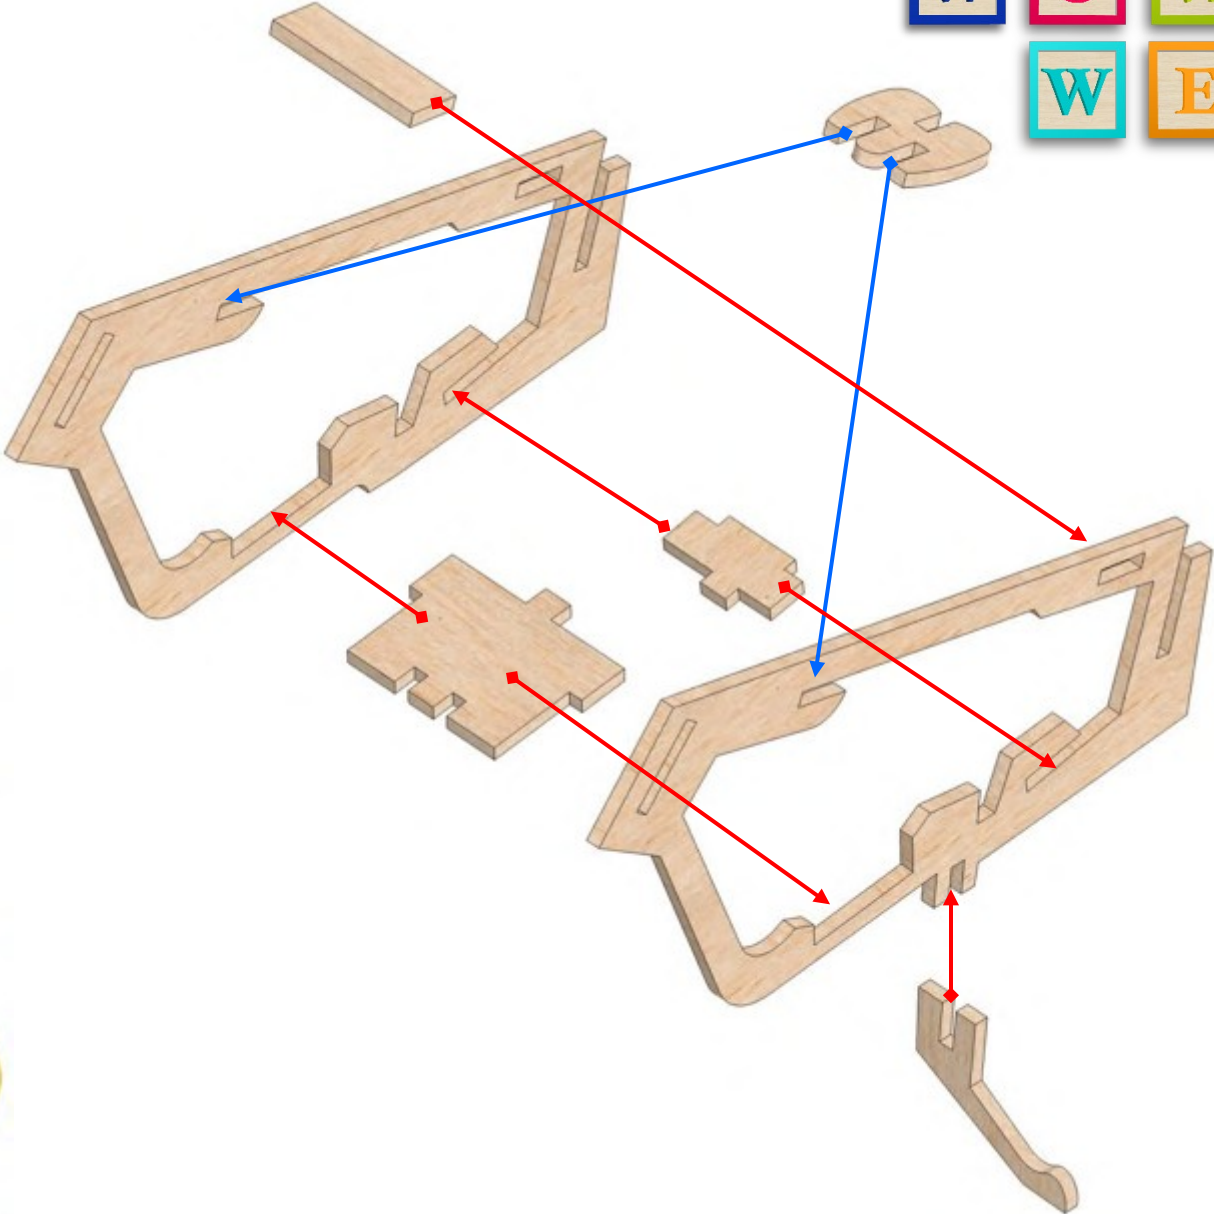

**PLEASE DO NOT FORCE FIT ANY PIECES AS IT
WILL BREAK!**

ENJOY BUILDING YOUR NEW MODEL.
WWW.WOWWE.CO.ZA

HARLEY - DAVIDSON

WWW.WOWWE.CO.ZA

PARTS LIST

- Seat █
- Fuel Tank █
- Oil Tank █
- Rear Fender █
- Frame █
- Front Fork & steering handlebars █
- Wheels █
- Motor █

{
{
}
}
}

Rear
Front

ASSEMBLY STEPS

Frame

ASSEMBLY STEPS

Front Fork
& steering handlebars

ASSEMBLY STEPS

Front Fork & steering handlebars

Assembled wheel

Pocket cuts,
3,5mm deep on
Both outer parts

Wheels
(Front)

ASSEMBLY STEPS

Wheels 
(Front)

ASSEMBLY STEPS

Fuel Tank 

ASSEMBLY STEPS

ASSEMBLY STEPS

Seat 

ASSEMBLY STEPS

Seat 

ASSEMBLY STEPS

Assembled wheel

Pocket cuts,
3,5mm deep on
Both outer parts

Wheels
(Back)