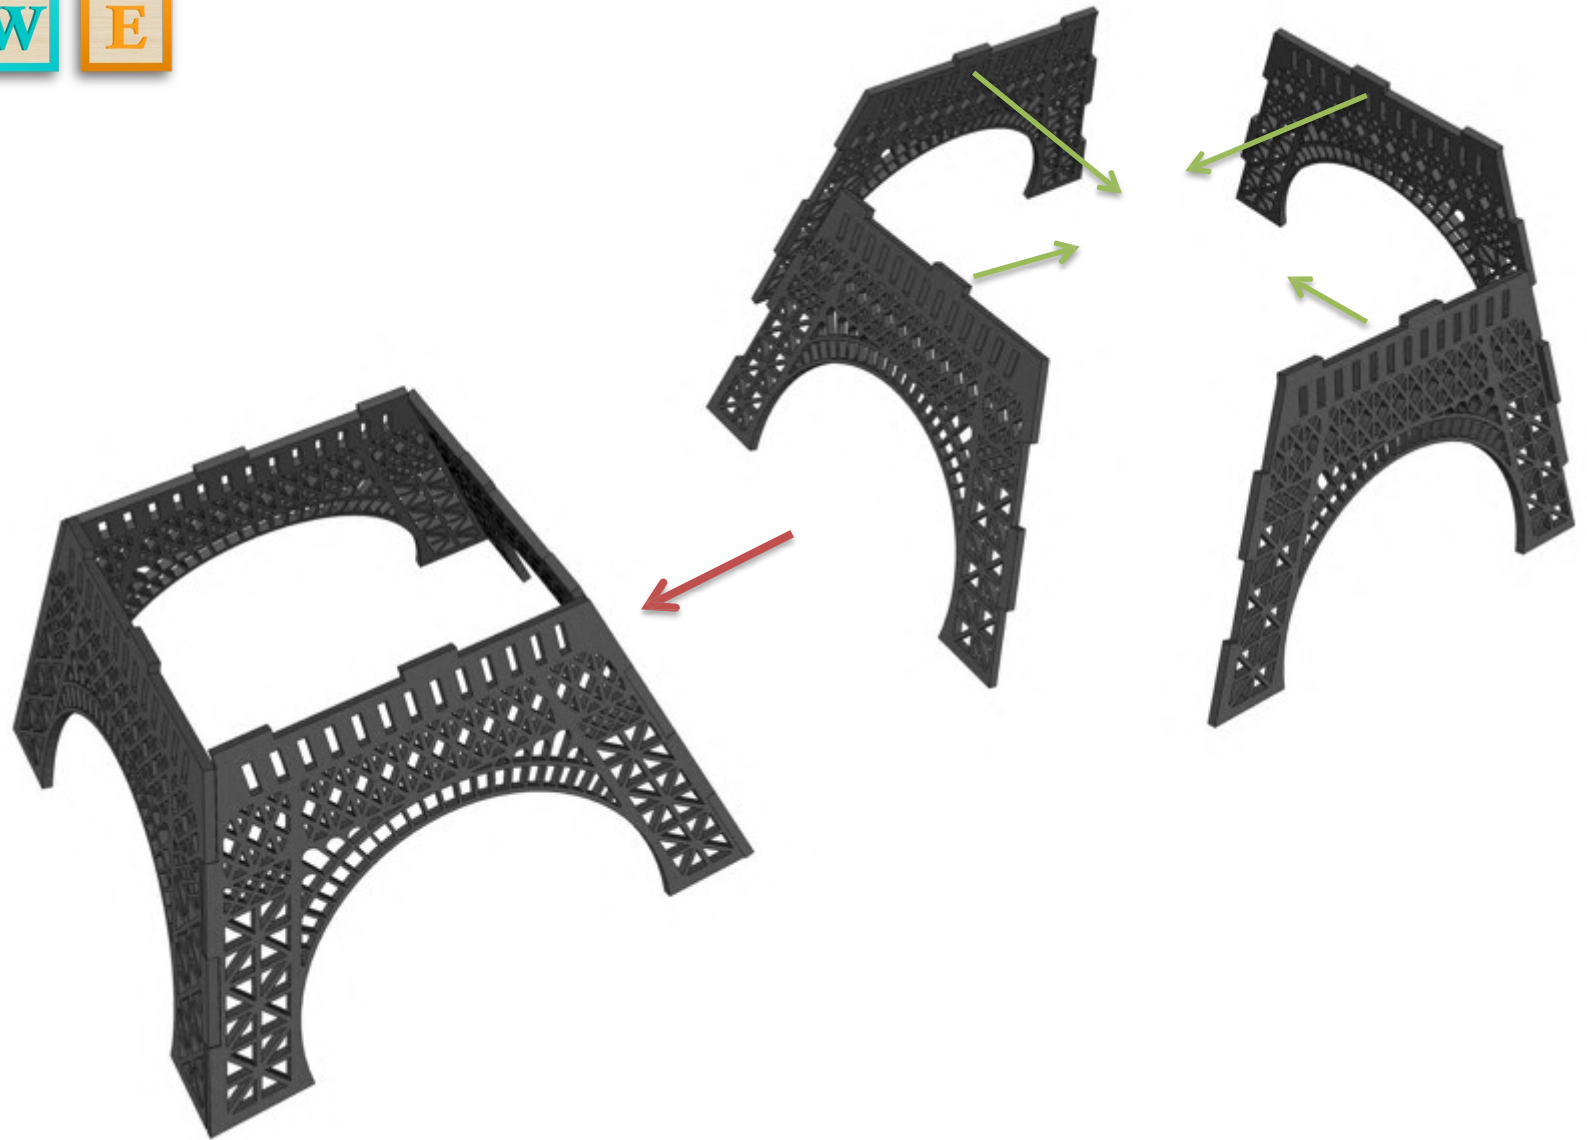

CAUTION! • CAUTION! • CAUTION! • CAUTION! • CAUTION!

WHOA!!! CAUTION NOT SO FAST

This product is made out of MDF / Supawood and is fragile of nature.

We recommend all pieces to be test fitted and if required contact pieces to be filled / sanded down for a better fit.

**PLEASE DO NOT FORCE FIT ANY PIECES AS IT
WILL BREAK!**

ENJOY BUILDING YOUR NEW MODEL.

EIFFEL TOWER

www.wowwe.co.za

ASSEMBLY STEPS

www.wowwe.co.za

ASSEMBLY STEPS

www.wowwe.co.za