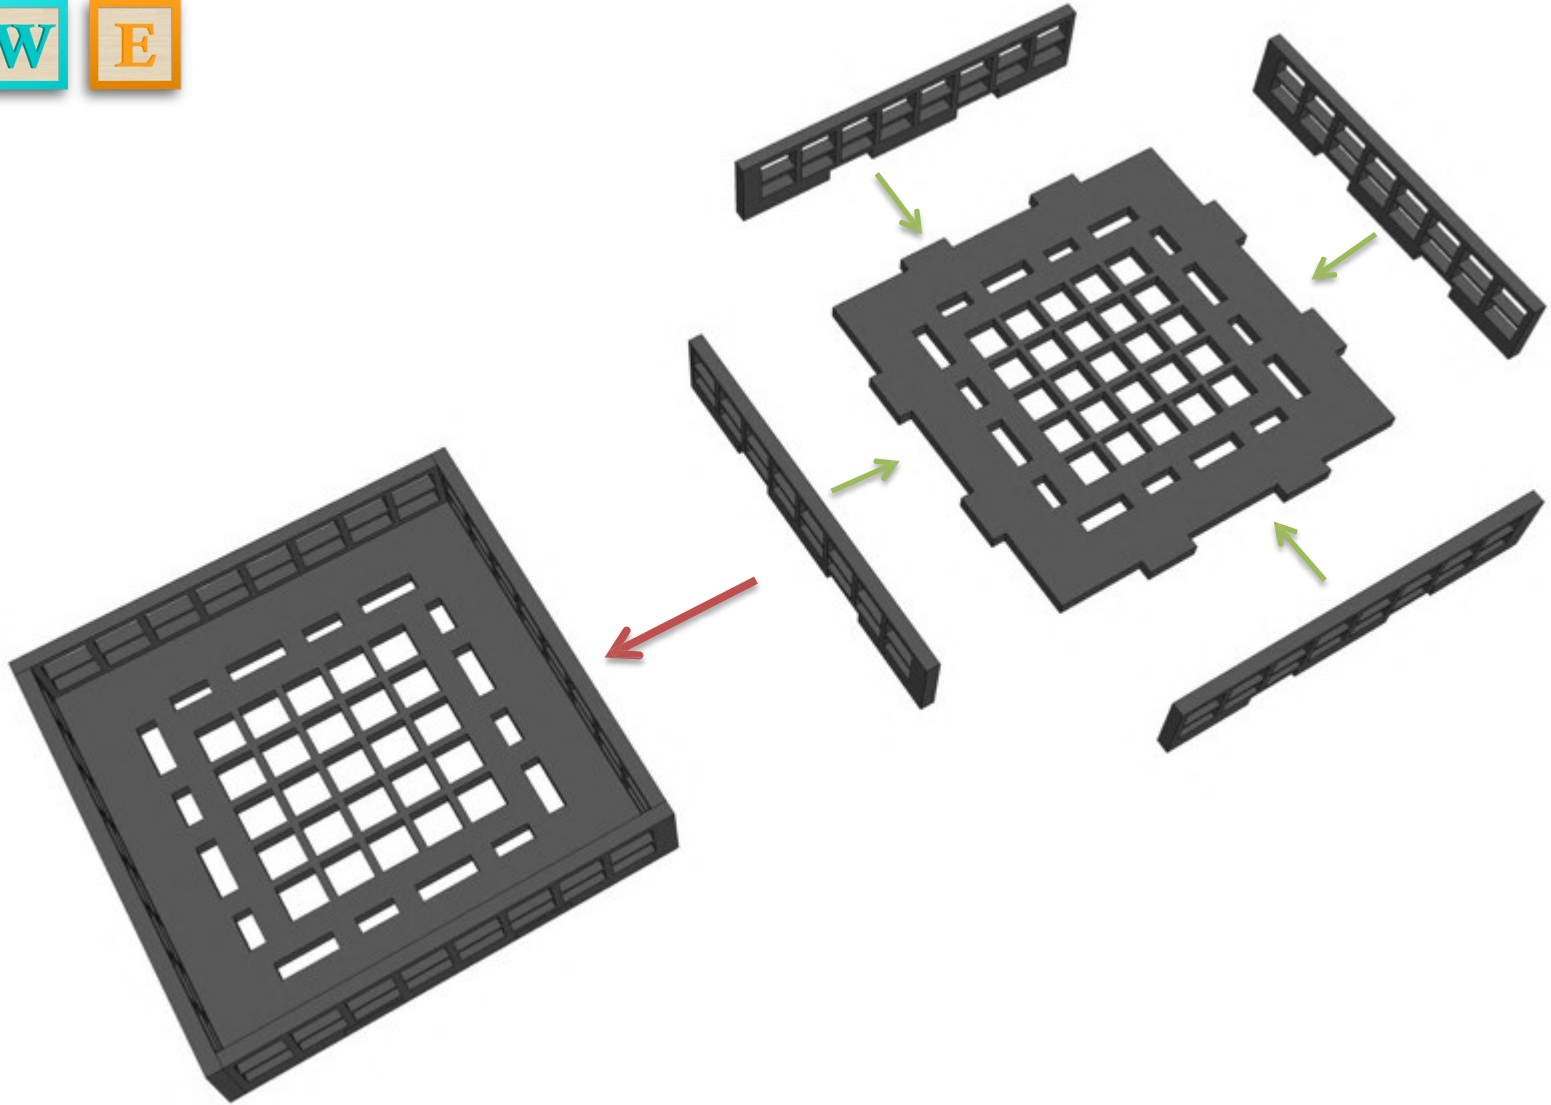

ASSEMBLY STEPS

www.wowwe.co.za