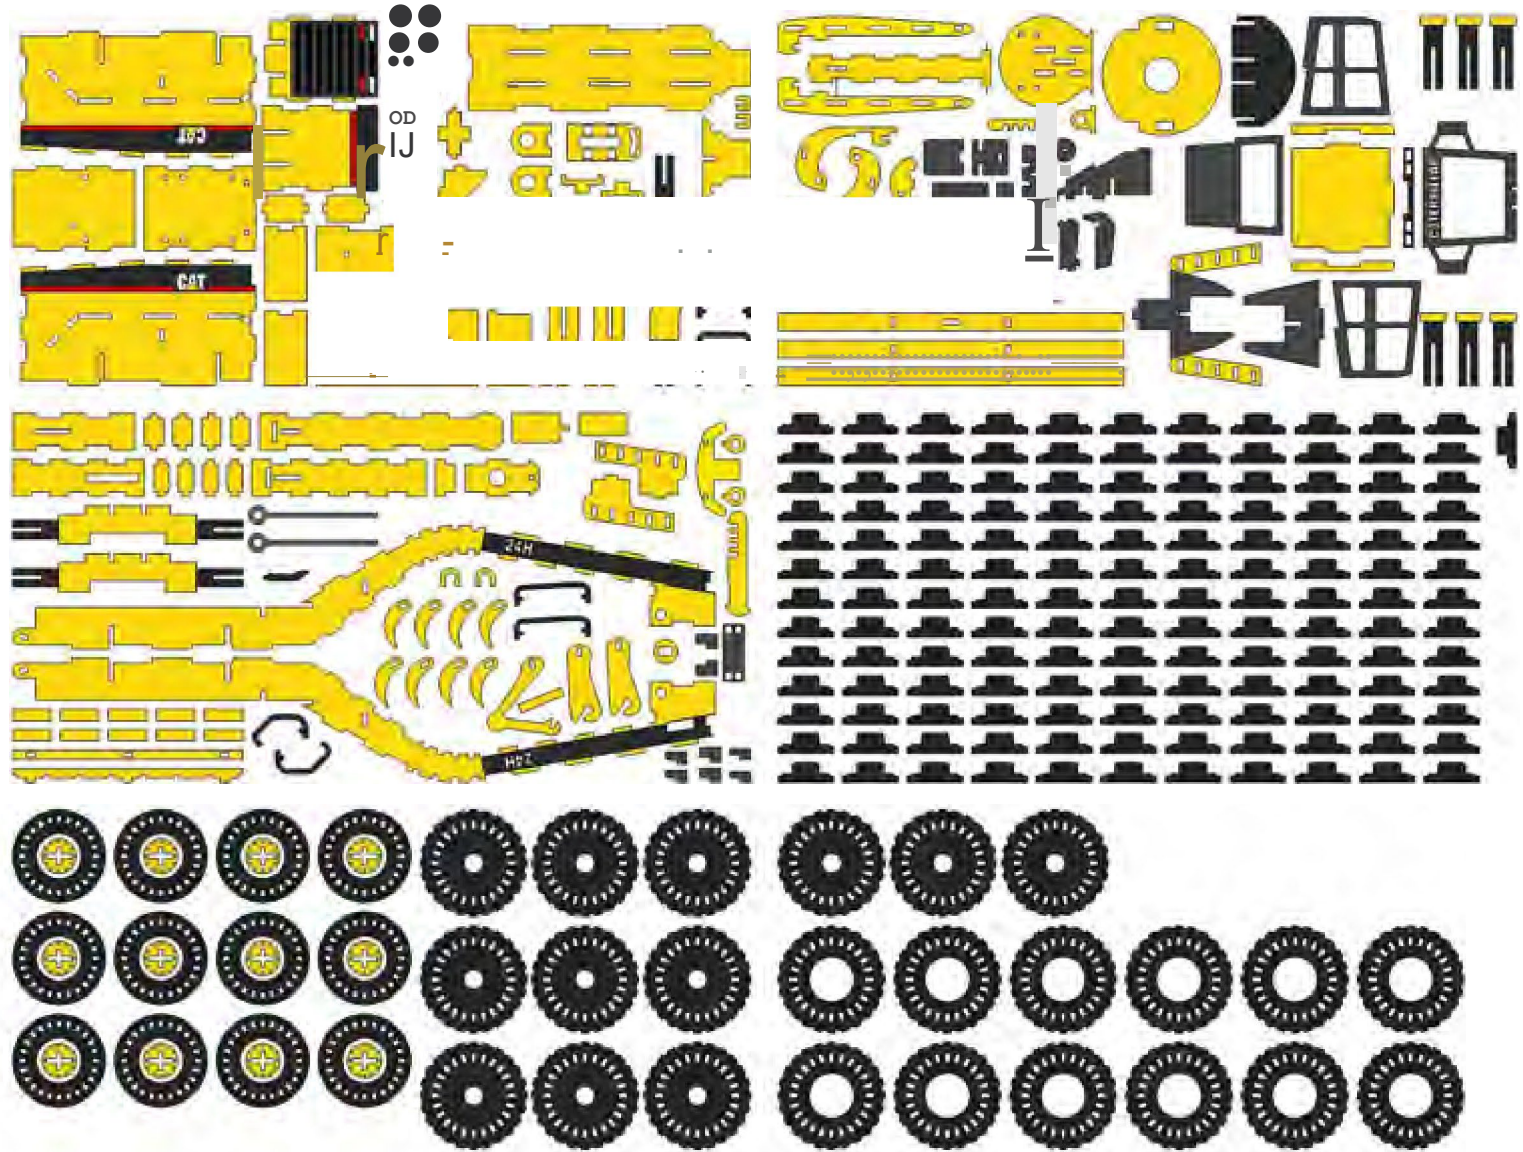

# **WHOA!!! CAUTION NOT SO FAST**

This product is made out of MDF / Supawood and is fragile of nature.

We recommend all pieces to be test fitted and if required contact pieces to be filled / sanded down for a better fit.

**PLEASE DO NOT FORCE FIT ANY PIECES AS IT  
WILL BREAK!**

ENJOY BUILDING YOUR NEW MODEL.

**CATERPILLAR 24 H GRADER**

# PARTS LIST

**IT IS RECOMMENDED TO GO THROUGH ALL THE PAGES  
AND SEE EACH STEP BEFORE STARTING THE ASSEMBLY**