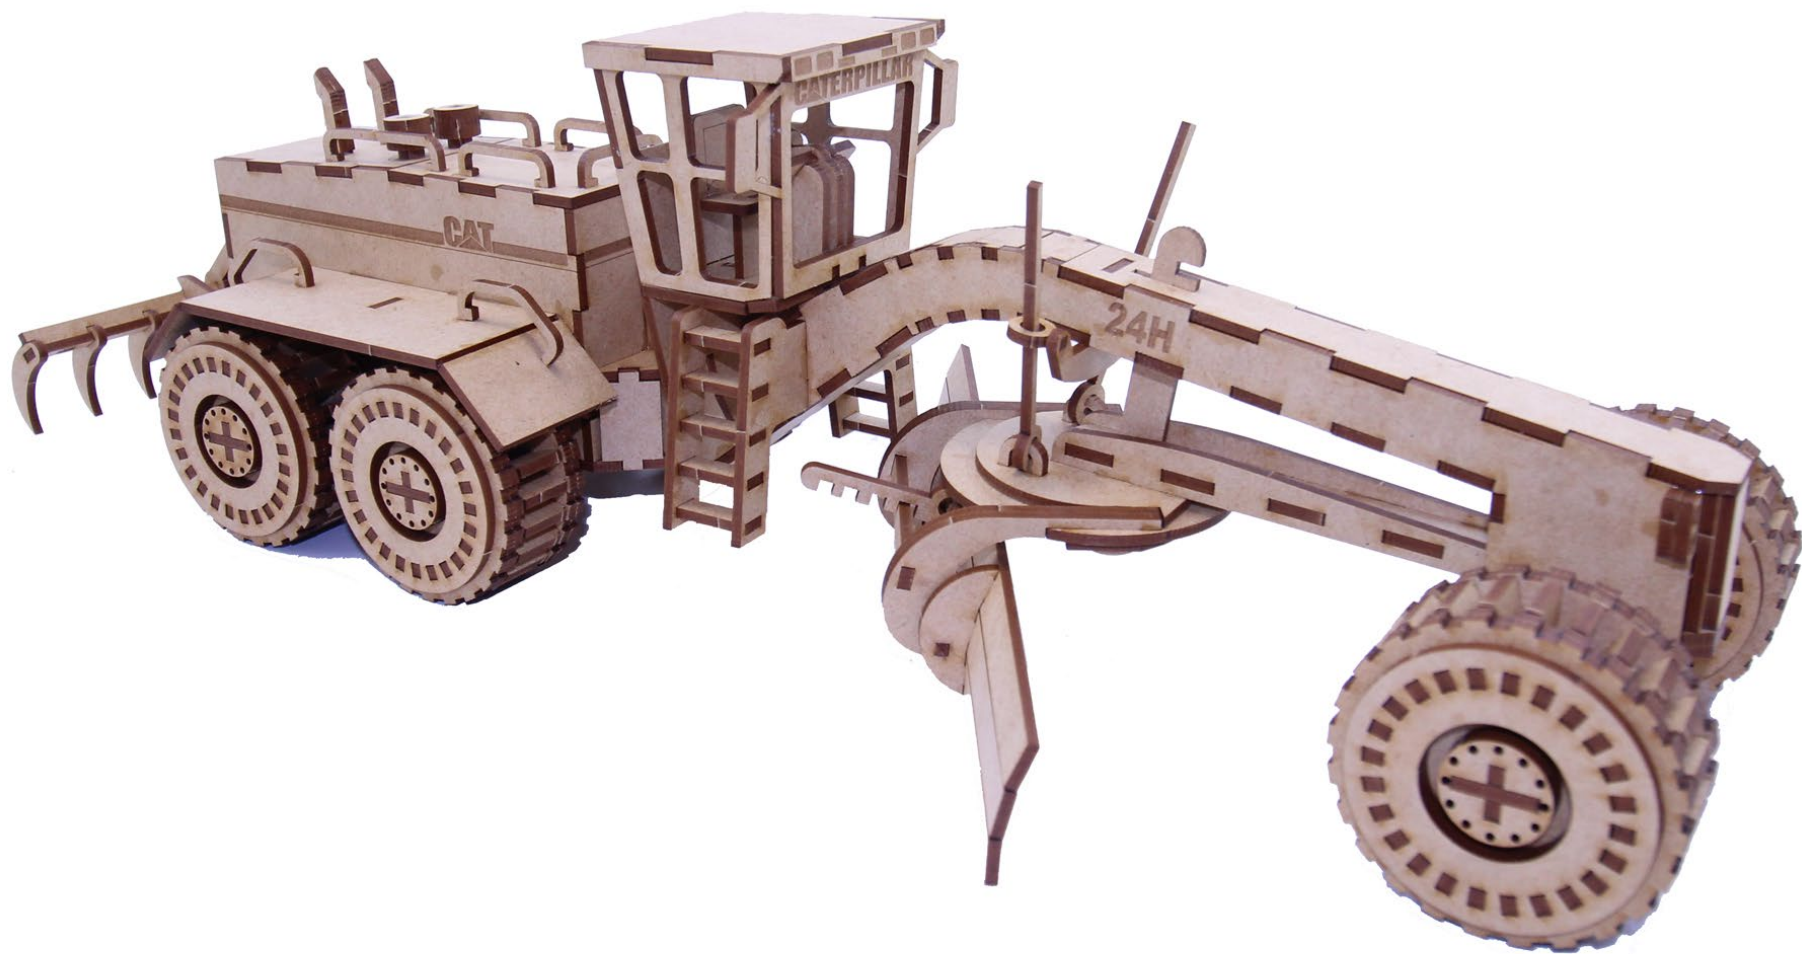

# **WHOA!!! CAUTION NOT SO FAST**

This product is made out of MDF / Supawood and is fragile of nature.

We recommend all pieces to be test fitted and if required contact pieces to be filled / sanded down for a better fit.

**PLEASE DO NOT FORCE FIT ANY PIECES AS IT  
WILL BREAK!**

ENJOY BUILDING YOUR NEW MODEL.

**CATERPILLAR 24 H GRADER**