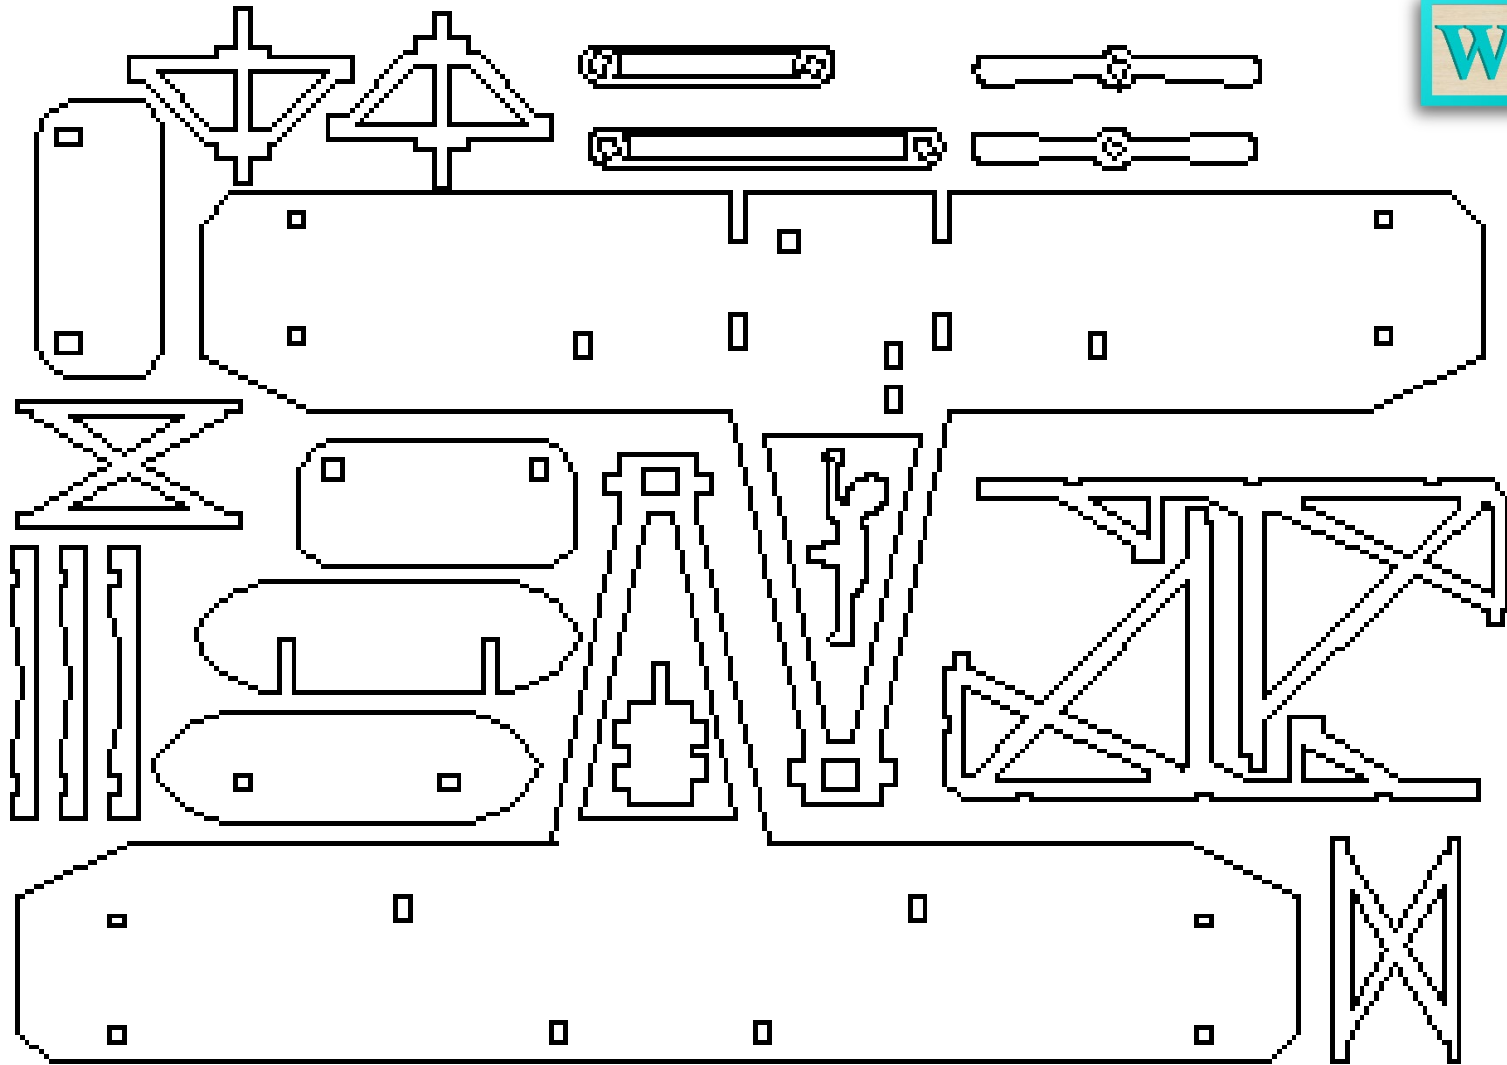

CAUTION! • CAUTION! • CAUTION! • CAUTION! • CAUTION!

WHOA!!! CAUTION NOT SO FAST

This product is made out of MDF / Supawood and is fragile of nature.

We recommend all pieces to be test fitted and if required contact pieces to be filled / sanded down for a better fit.

**PLEASE DO NOT FORCE FIT ANY PIECES AS IT
WILL BREAK!**

ENJOY BUILDING YOUR NEW MODEL.

WRIGHT BROTHER'S PLANE

WWW.WOWWE.CO.ZA

PARTS LIST

WWW.WOWWE.CO.ZA

ASSEMBLY STEPS

WWW.WOWWE.CO.ZA