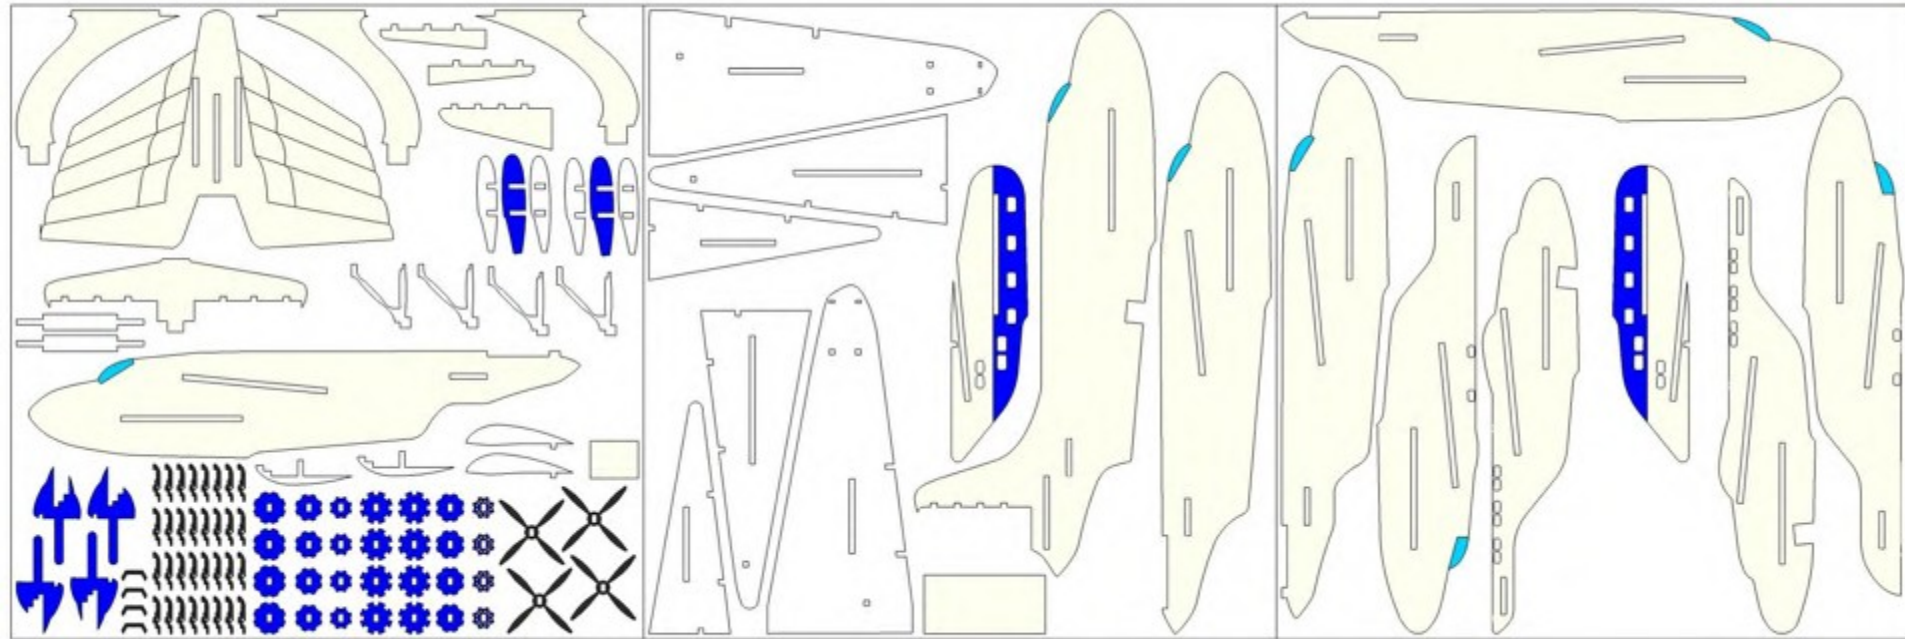

CAUTION! • CAUTION! • CAUTION! • CAUTION! • CAUTION!

WHOA!!! CAUTION NOT SO FAST

This product is made out of MDF / Supawood and is fragile of nature.

We recommend all pieces to be test fitted and if required contact pieces to be filled / sanded down for a better fit.

**PLEASE DO NOT FORCE FIT ANY PIECES AS IT
WILL BREAK!**

ENJOY BUILDING YOUR NEW MODEL.

SIMPLE SOLENT PLANE

WWW.WOWWE.CO.ZA

PARTS LIST

IT IS RECOMMENDED TO GO THROUGH ALL THE PAGES
AND SEE EACH STEP BEFORE STARTING THE ASSEMBLY