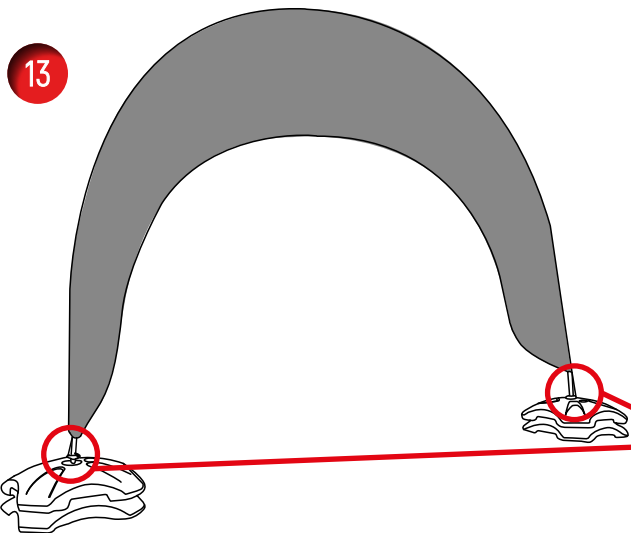

Outdoor Flag Zoom Flag Arch

Sep 2018

PARTS (NOT TO SCALE)

Bungee Poles (x1)

Base Poles (x2)

Bungee Cords (x2)

Retainers (x2)

FOR ATTENTION

NOTE: Flag is able to withstand windspeeds of up to 20mph

Outdoor Flag Zoom Flag Arch

Sep 2018

**NOTE: CLOCKWISE TO TIGHTEN
RETAINER AND ANTI CLOCKWISE
TO LOOSEN RETAINER**

TIGHTEN