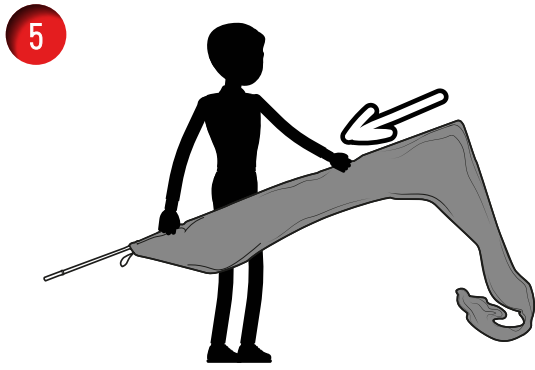

Outdoor Flag Zoom Flag Arch

Sep 2018

PARTS (NOT TO SCALE)

Bungee Poles (x1)

Base Poles (x2)

Bungee Cords (x2)

Retainers (x2)

FOR ATTENTION

NOTE: Flag is able to withstand windspeeds of up to 20mph

Outdoor Flag Zoom Flag Arch

Sep 2018

**NOTE: CLOCKWISE TO TIGHTEN
RETAINER AND ANTI CLOCKWISE
TO LOOSEN RETAINER**

TIGHTEN