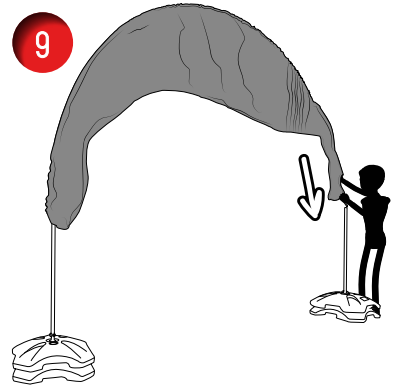

Outdoor Flag Zoom Flag Arch

Sep 2018

PARTS (NOT TO SCALE)

Bungee Poles (x1)

Base Poles (x2)

Bungee Cords (x2)

Retainers (x2)

FOR ATTENTION

NOTE: Flag is able to withstand windspeeds of up to 20mph

Outdoor Flag Zoom Flag Arch

Sep 2018

**NOTE: CLOCKWISE TO TIGHTEN
RETAINER AND ANTI CLOCKWISE
TO LOOSEN RETAINER**

TIGHTEN