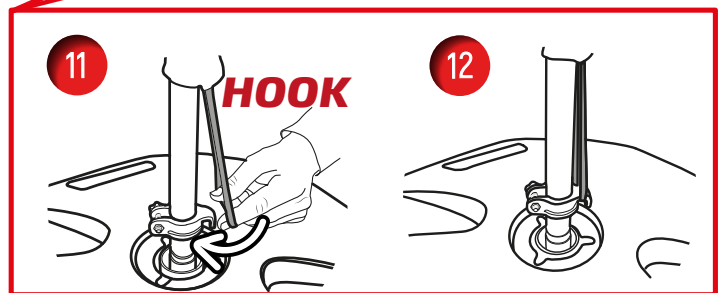

Outdoor Flag Zoom Flag Arch

Sep 2018

PARTS (NOT TO SCALE)

Bungee Poles (x1)

Base Poles (x2)

Bungee Cords (x2)

Retainers (x2)

FOR ATTENTION

NOTE: Flag is able to withstand windspeeds of up to 20mph

Outdoor Flag Zoom Flag Arch

Sep 2018

**NOTE: CLOCKWISE TO TIGHTEN
RETAINER AND ANTI CLOCKWISE
TO LOOSEN RETAINER**

TIGHTEN