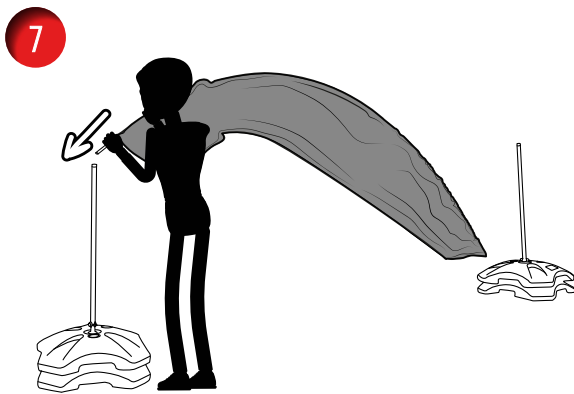

Outdoor Flag Zoom Flag Arch

Sep 2018

PARTS (NOT TO SCALE)

Bungee Poles (x1)

Base Poles (x2)

Bungee Cords (x2)

Retainers (x2)

FOR ATTENTION

NOTE: Flag is able to withstand windspeeds of up to 20mph

Outdoor Flag Zoom Flag Arch

Sep 2018

**NOTE: CLOCKWISE TO TIGHTEN
RETAINER AND ANTI CLOCKWISE
TO LOOSEN RETAINER**

TIGHTEN