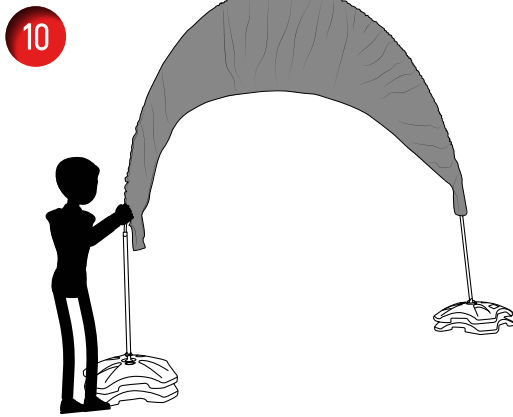

Outdoor Flag Zoom Flag Arch

Sep 2018

PARTS (NOT TO SCALE)

Bungee Poles (x1)

Base Poles (x2)

Bungee Cords (x2)

Retainers (x2)

FOR ATTENTION

NOTE: Flag is able to withstand windspeeds of up to 20mph

Outdoor Flag Zoom Flag Arch

Sep 2018

**NOTE: CLOCKWISE TO TIGHTEN
RETAINER AND ANTI CLOCKWISE
TO LOOSEN RETAINER**

TIGHTEN