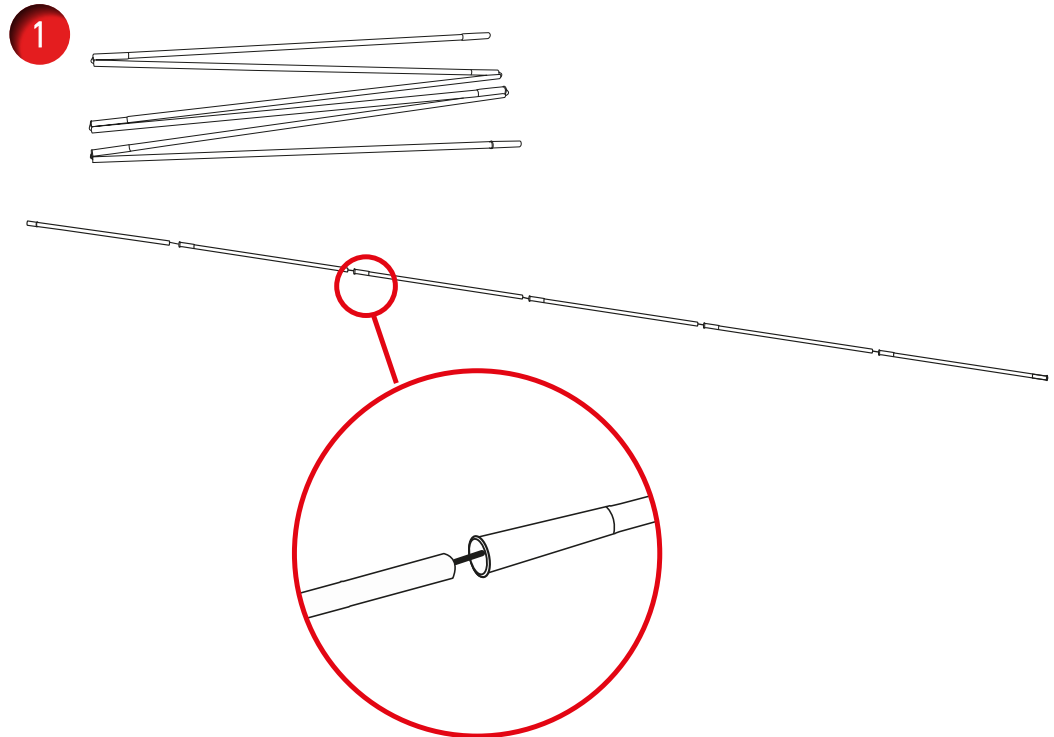

Outdoor Flag Zoom Flag Arch

Sep 2018

PARTS (NOT TO SCALE)

Bungee Poles (x1)

Base Poles (x2)

Bungee Cords (x2)

Retainers (x2)

FOR ATTENTION

NOTE: Flag is able to withstand windspeeds of up to 20mph

Outdoor Flag Zoom Flag Arch

Sep 2018

**NOTE: CLOCKWISE TO TIGHTEN
RETAINER AND ANTI CLOCKWISE
TO LOOSEN RETAINER**

TIGHTEN