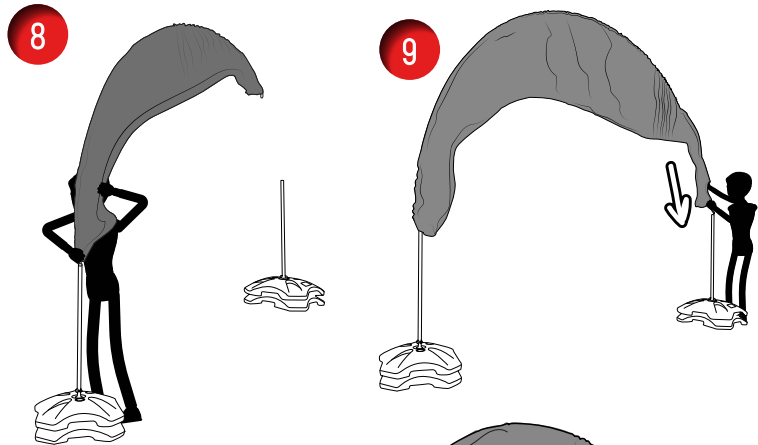

Outdoor Flag Zoom Flag Arch

Sep 2018

PARTS (NOT TO SCALE)

Bungee Poles (x1)

Base Poles (x2)

Bungee Cords (x2)

Retainers (x2)

FOR ATTENTION

NOTE: Flag is able to withstand windspeeds of up to 20mph

Outdoor Flag Zoom Flag Arch

Sep 2018

**NOTE: CLOCKWISE TO TIGHTEN
RETAINER AND ANTI CLOCKWISE
TO LOOSEN RETAINER**

TIGHTEN