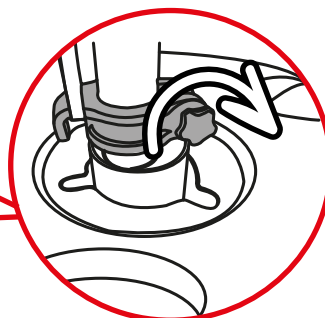

Outdoor Flag Zoom Flag Arch

Sep 2018

PARTS (NOT TO SCALE)

Bungee Poles (x1)

Base Poles (x2)

Bungee Cords (x2)

Retainers (x2)

FOR ATTENTION

NOTE: Flag is able to withstand windspeeds of up to 20mph

Outdoor Flag Zoom Flag Arch

Sep 2018

**NOTE: CLOCKWISE TO TIGHTEN
RETAINER AND ANTI CLOCKWISE
TO LOOSEN RETAINER**

TIGHTEN