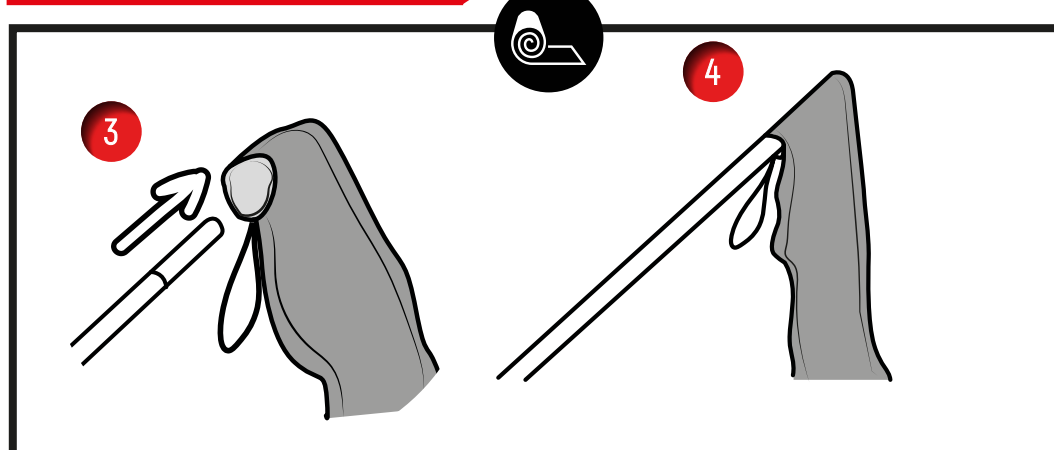

Outdoor Flag Zoom Flag Arch

Sep 2018

PARTS (NOT TO SCALE)

Bungee Poles (x1)

Base Poles (x2)

Bungee Cords (x2)

Retainers (x2)

FOR ATTENTION

NOTE: Flag is able to withstand windspeeds of up to 20mph

Outdoor Flag Zoom Flag Arch

Sep 2018

**NOTE: CLOCKWISE TO TIGHTEN
RETAINER AND ANTI CLOCKWISE
TO LOOSEN RETAINER**

TIGHTEN