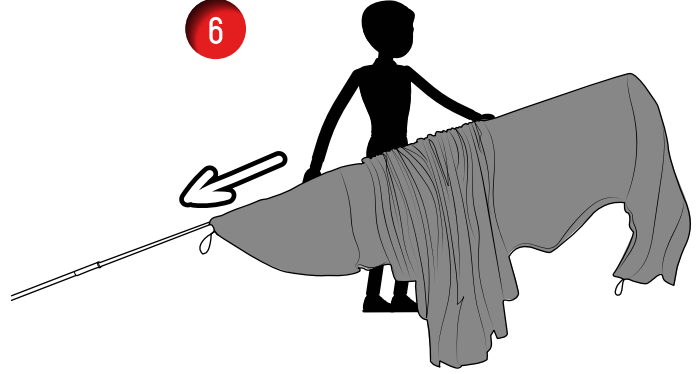

Outdoor Flag Zoom Flag Arch

Sep 2018

PARTS (NOT TO SCALE)

Bungee Poles (x1)

Base Poles (x2)

Bungee Cords (x2)

Retainers (x2)

FOR ATTENTION

NOTE: Flag is able to withstand windspeeds of up to 20mph

Outdoor Flag Zoom Flag Arch

Sep 2018

**NOTE: CLOCKWISE TO TIGHTEN
RETAINER AND ANTI CLOCKWISE
TO LOOSEN RETAINER**

TIGHTEN