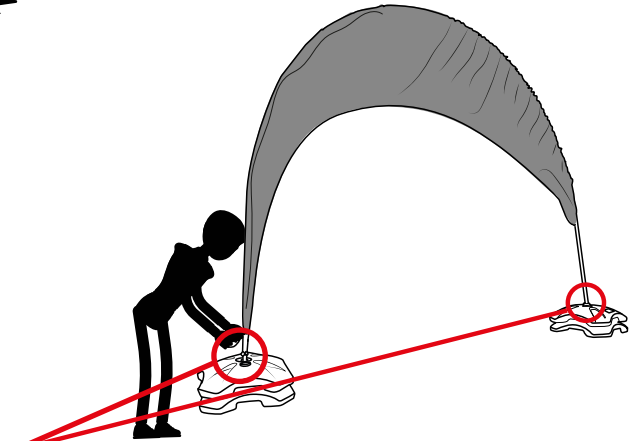

Outdoor Flag Zoom Flag Arch

Sep 2018

PARTS (NOT TO SCALE)

Bungee Poles (x1)

Base Poles (x2)

Bungee Cords (x2)

Retainers (x2)

FOR ATTENTION

NOTE: Flag is able to withstand windspeeds of up to 20mph

Outdoor Flag Zoom Flag Arch

Sep 2018

**NOTE: CLOCKWISE TO TIGHTEN
RETAINER AND ANTI CLOCKWISE
TO LOOSEN RETAINER**

TIGHTEN