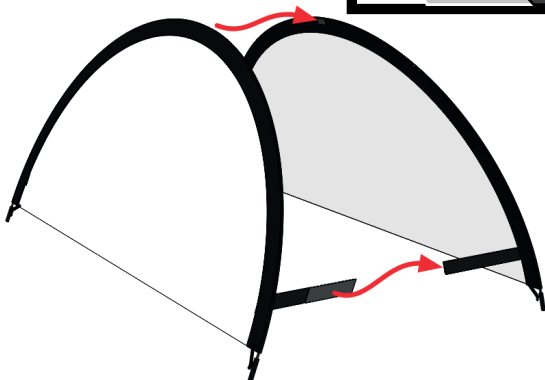

Outdoor Display Rainbow Half Moon (Small/Large)

Dec 2018

1

2

3

Put the graphic pin into the base of the unit

4

Attach both sides of the Stowaway using the velcro tabs/straps

ATTACHING OPTIONAL PEGS

x4

Push pegs through the loop