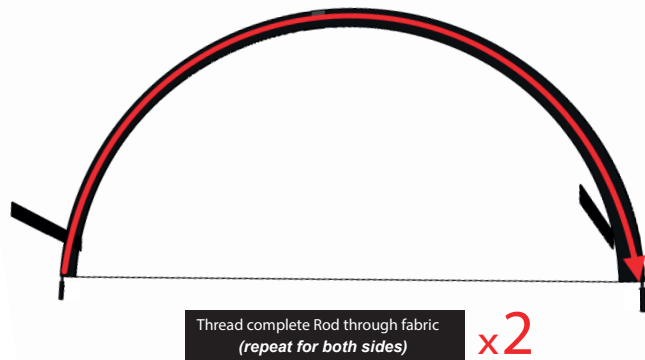

Outdoor Display Rainbow Half Moon (Small/Large)

Dec 2018

1

2

3

Put the graphic pin into the base of the unit

4

Attach both sides of the Stowaway using the velcro tabs/straps

ATTACHING OPTIONAL PEGS

x4

Push pegs through the loop