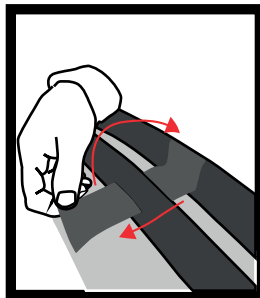

Outdoor Display Rainbow Half Moon (Small/Large)

Dec 2018

1

2

3

Put the graphic pin into the base of the unit

4

Attach both sides of the Stowaway using the velcro tabs/straps

ATTACHING OPTIONAL PEGS

x4

Push pegs through the loop