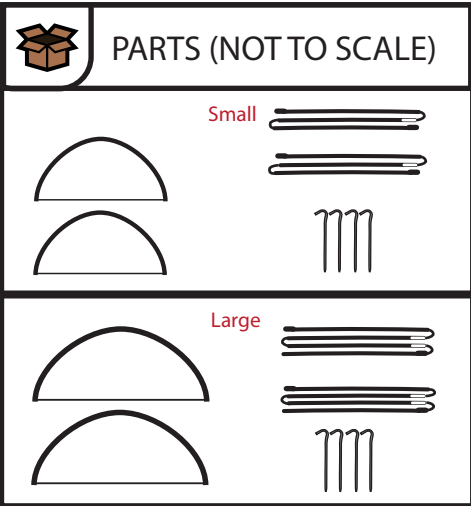

Outdoor Display Rainbow Half Moon (Small/Large)

Dec 2018

1

2

3

Put the graphic pin into the base of the unit

4

Attach both sides of the Stowaway using the velcro tabs/straps

ATTACHING OPTIONAL PEGS

x4

Push pegs through the loop