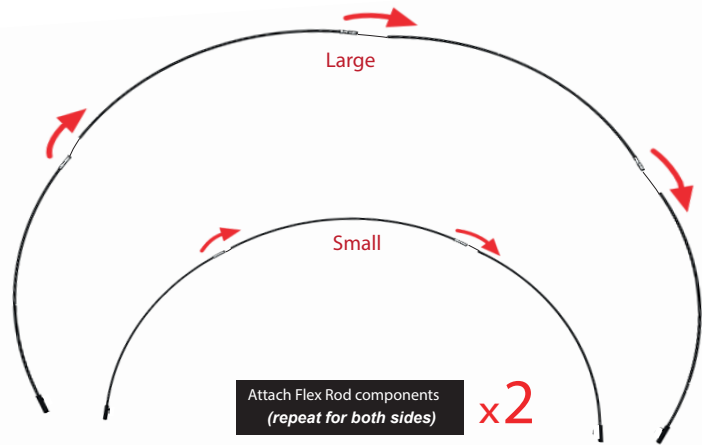

Outdoor Display Rainbow Half Moon (Small/Large)

Dec 2018

1

2

3

Put the graphic pin into the base of the unit

4

Attach both sides of the Stowaway using the velcro tabs/straps

ATTACHING OPTIONAL PEGS

x4

Push pegs through the loop