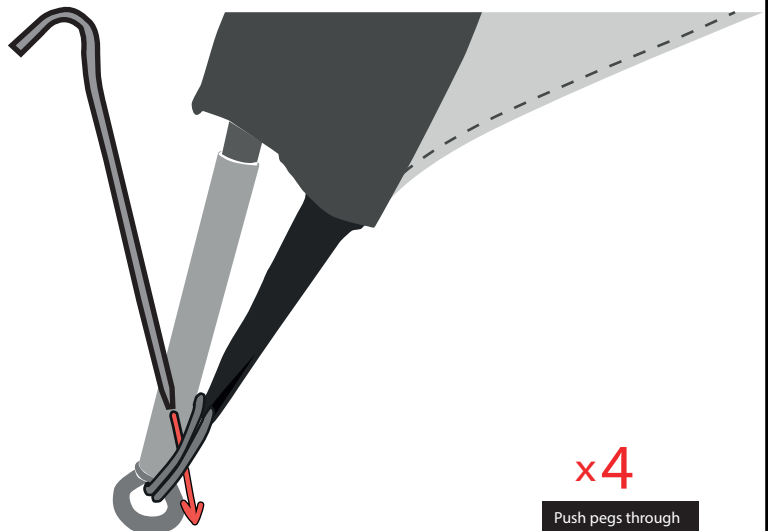

Outdoor Display Rainbow Half Moon (Small/Large)

Dec 2018

1

2

3

Put the graphic pin into the base of the unit

4

Attach both sides of the Stowaway using the velcro tabs/straps

ATTACHING OPTIONAL PEGS

x4

Push pegs through the loop