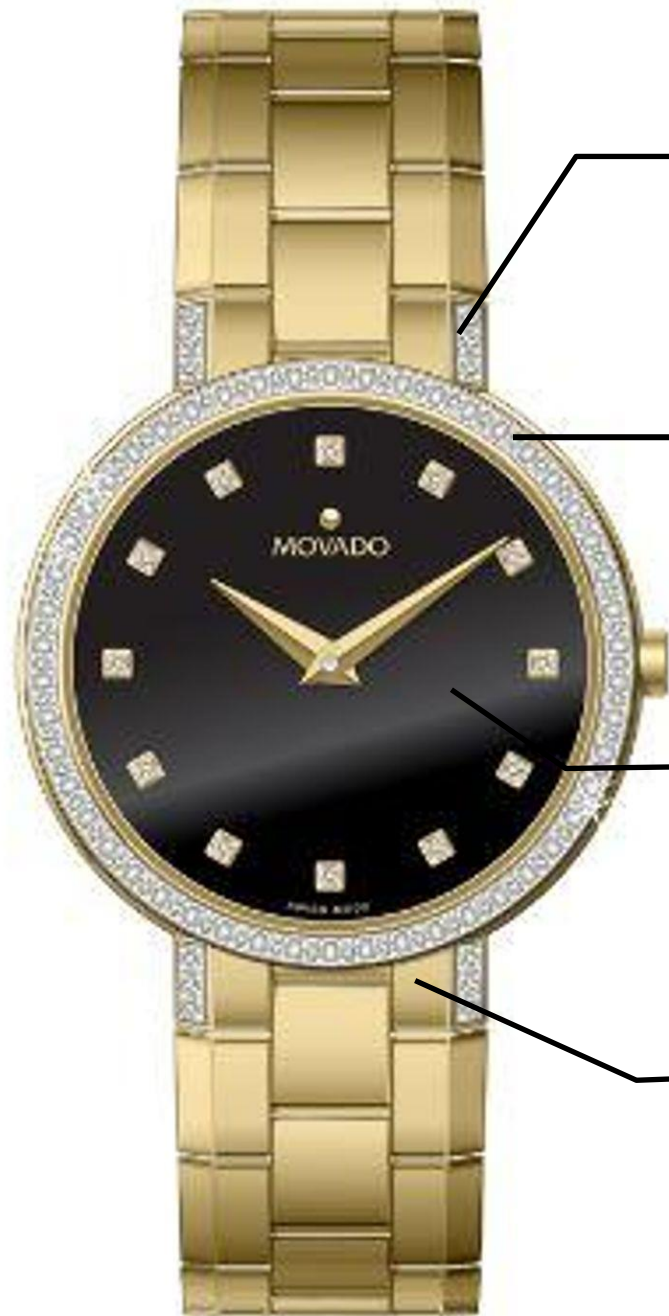

FACETO®

Product
Highlight

Case
28mm, 2H

Bezel
Diamond Set Bezel

Dial
Black Lacquer Dial with Diamond
markers

Attachment
Bracelet with Diamond Set
Lugs