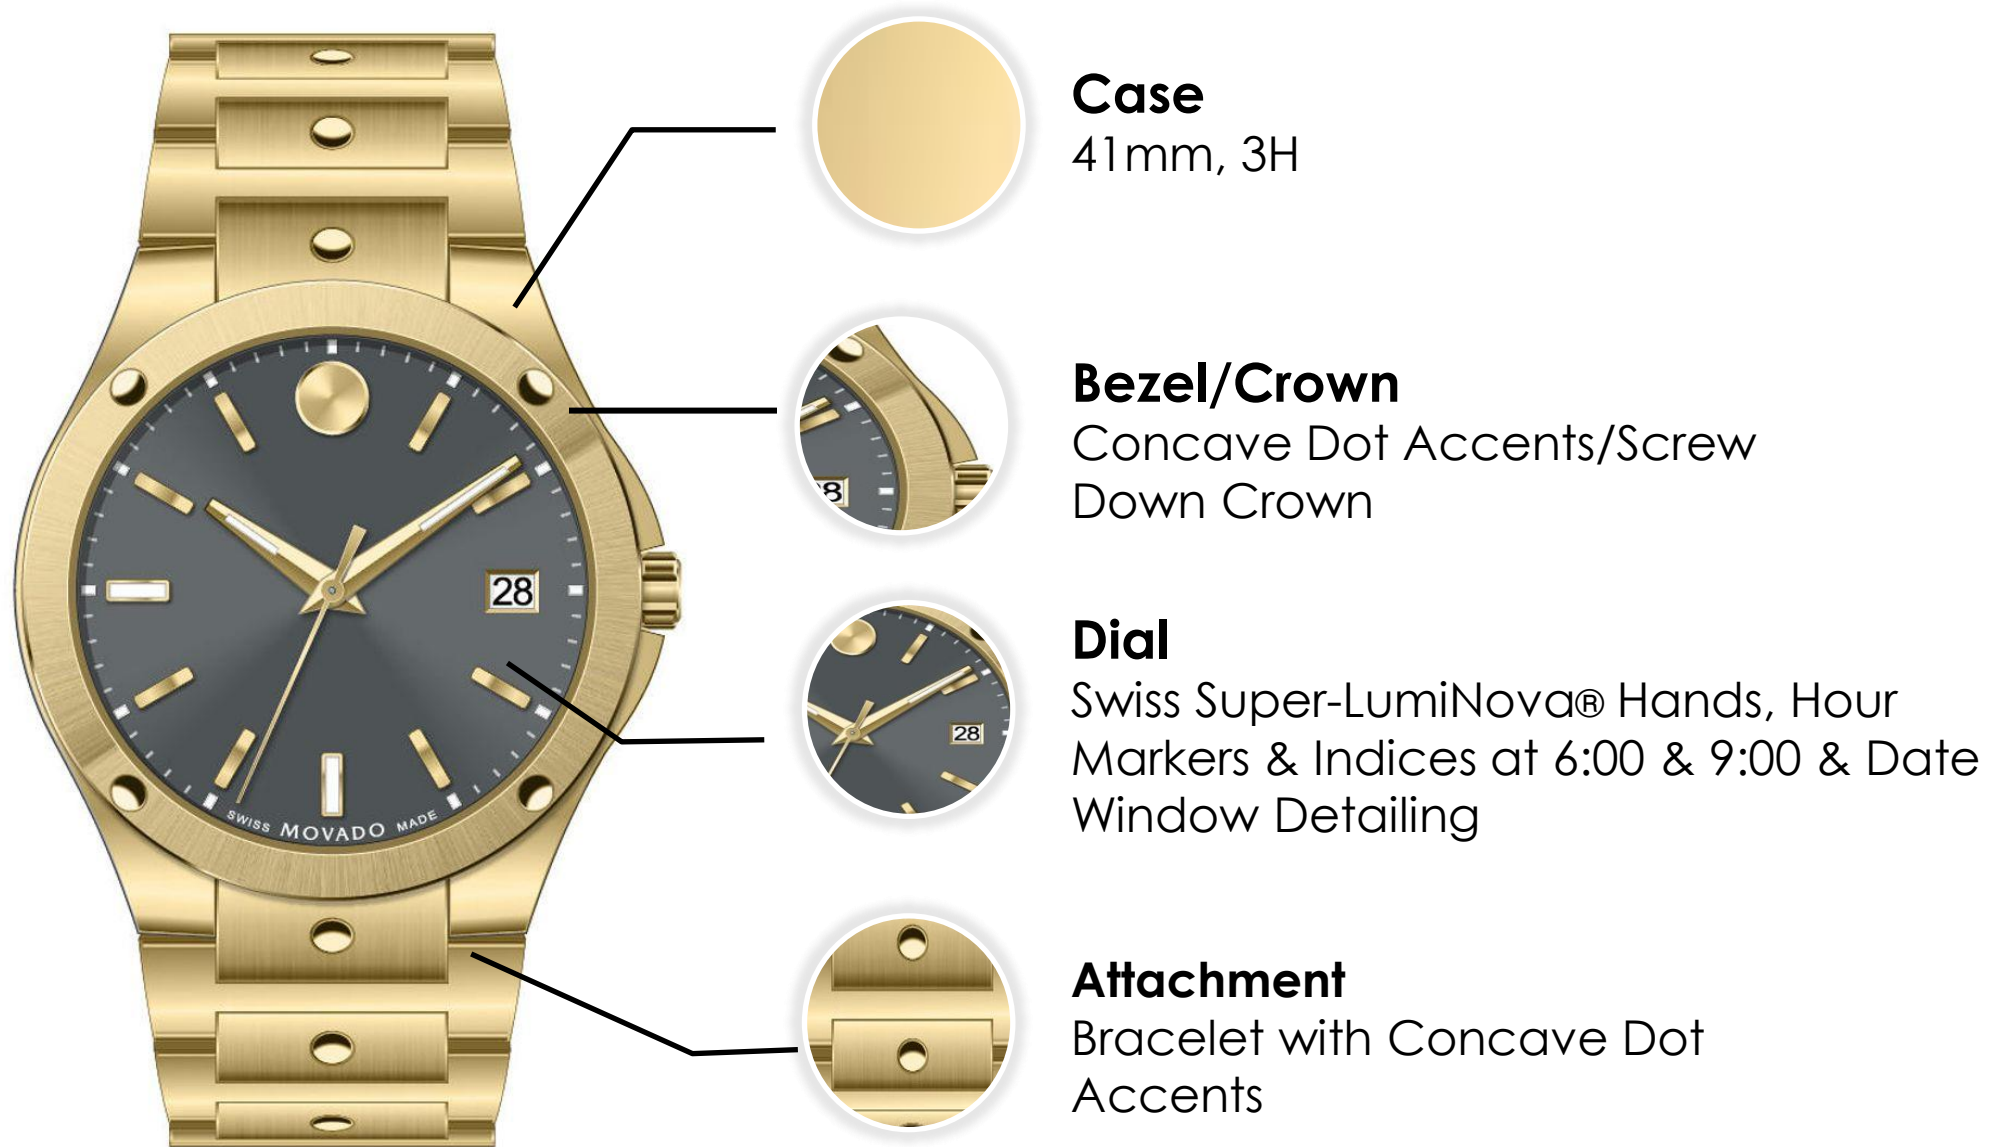

SE® Quartz

Product Highlight