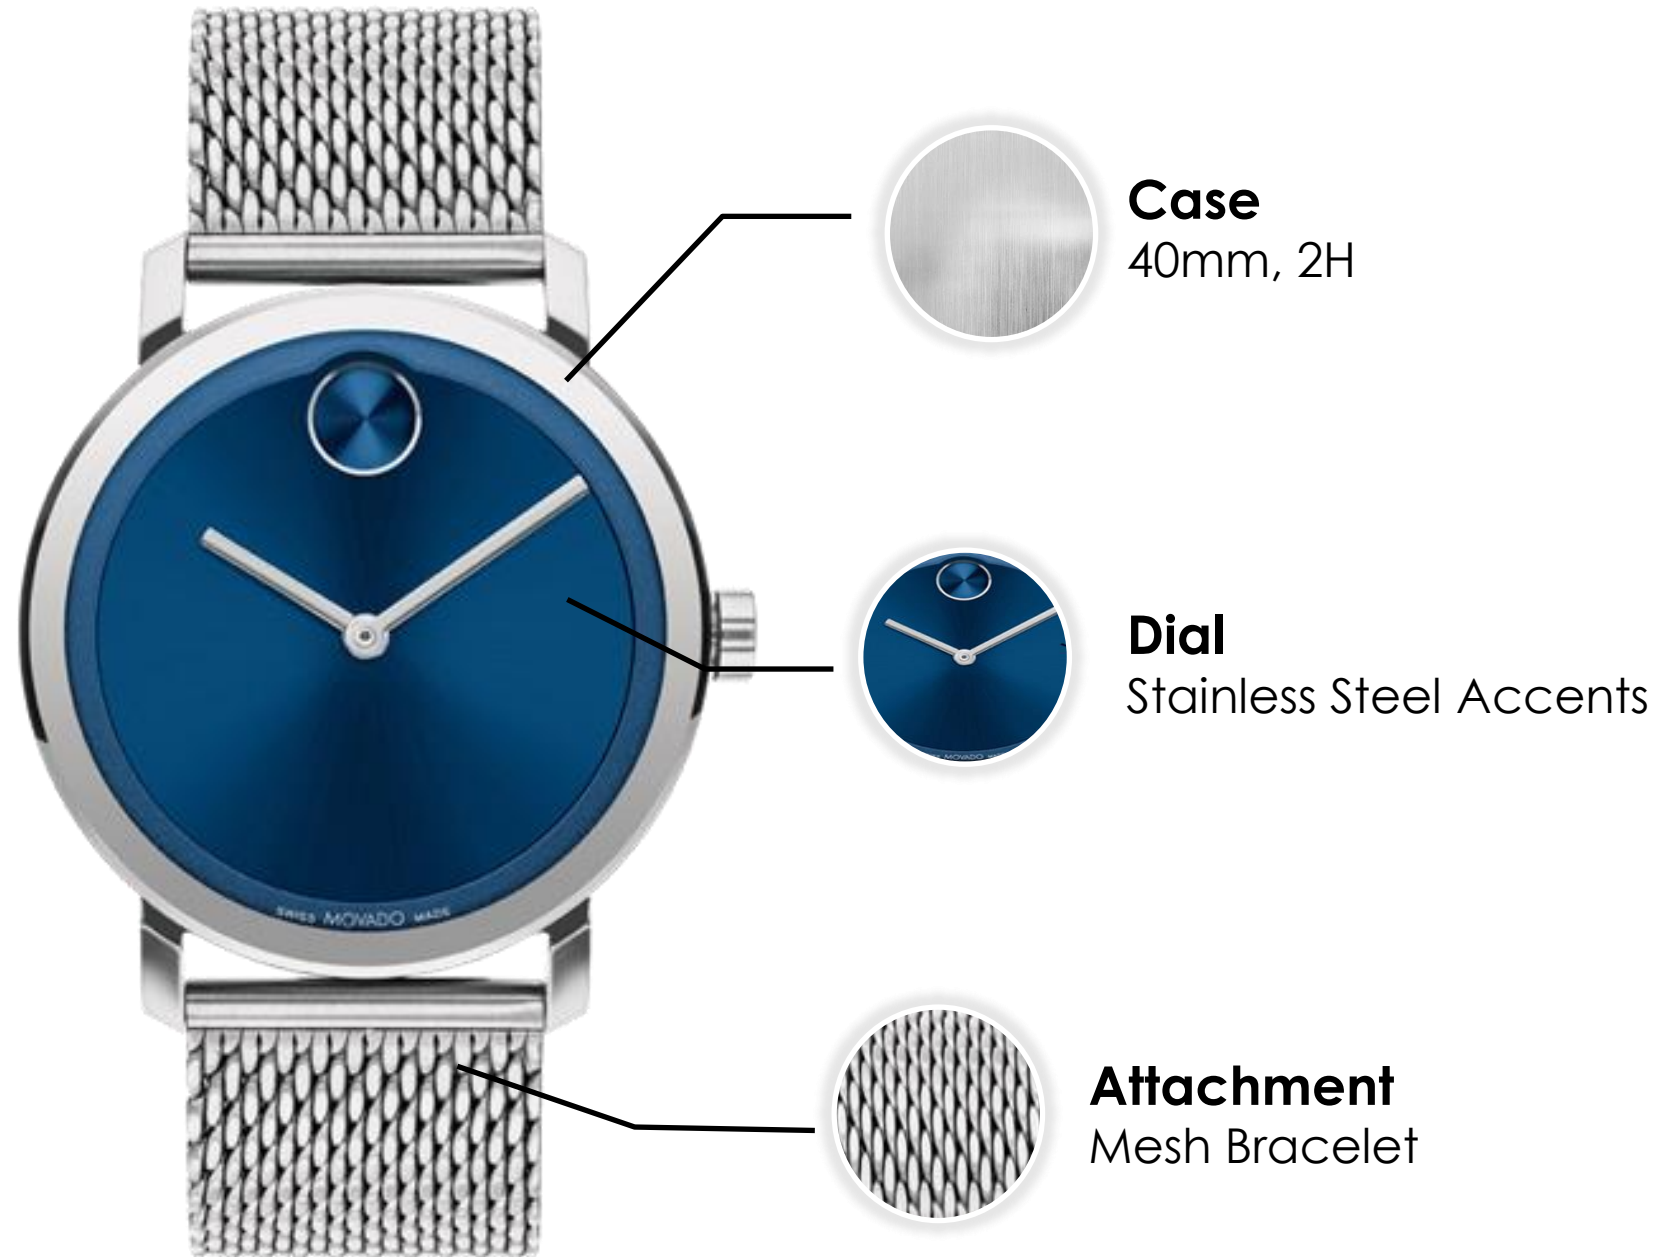

MOVADO BOLD® Evolution

Product Highlight