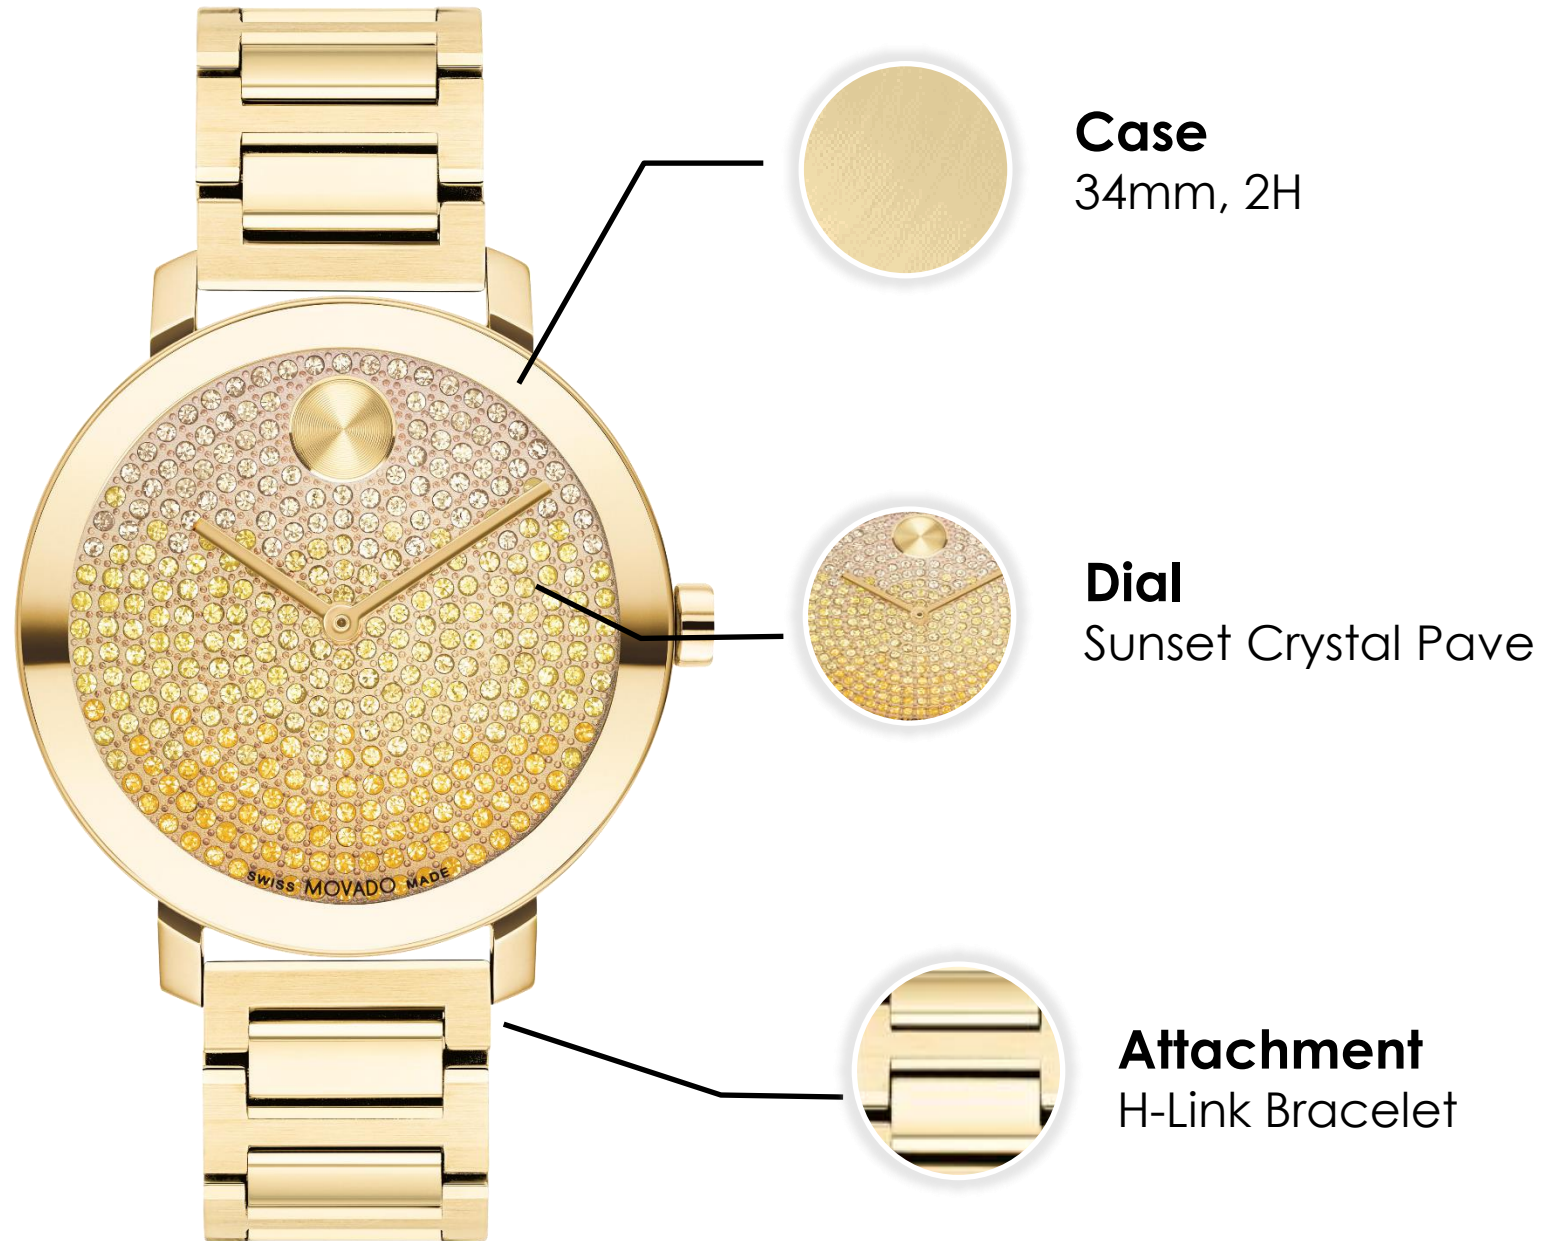

MOVADO BOLD® Evolution

Movement: 2H/Quartz

Case Size: 34mm

Case Thickness: 6.85mm

Water Resistance: 30 Meters

Closure: Tongue Buckle

In-Store: September

3600890/

885997449274

Yellow Gold Ion-Plated Case &
Dial on a Brown Strap

\$495 USD/ 595 CAD

of Doors: _____

Quantity: _____

MOVADO BOLD® Evolution

Product Highlight

MOVADO BOLD® Evolution

Movement: 2H/Quartz

Case Size: 34mm

Case Thickness: 7.7mm

Water Resistance: 30 Meters

Closure: Push-Button Deployment Clasp

In-Store: September

3600930/

885997479035