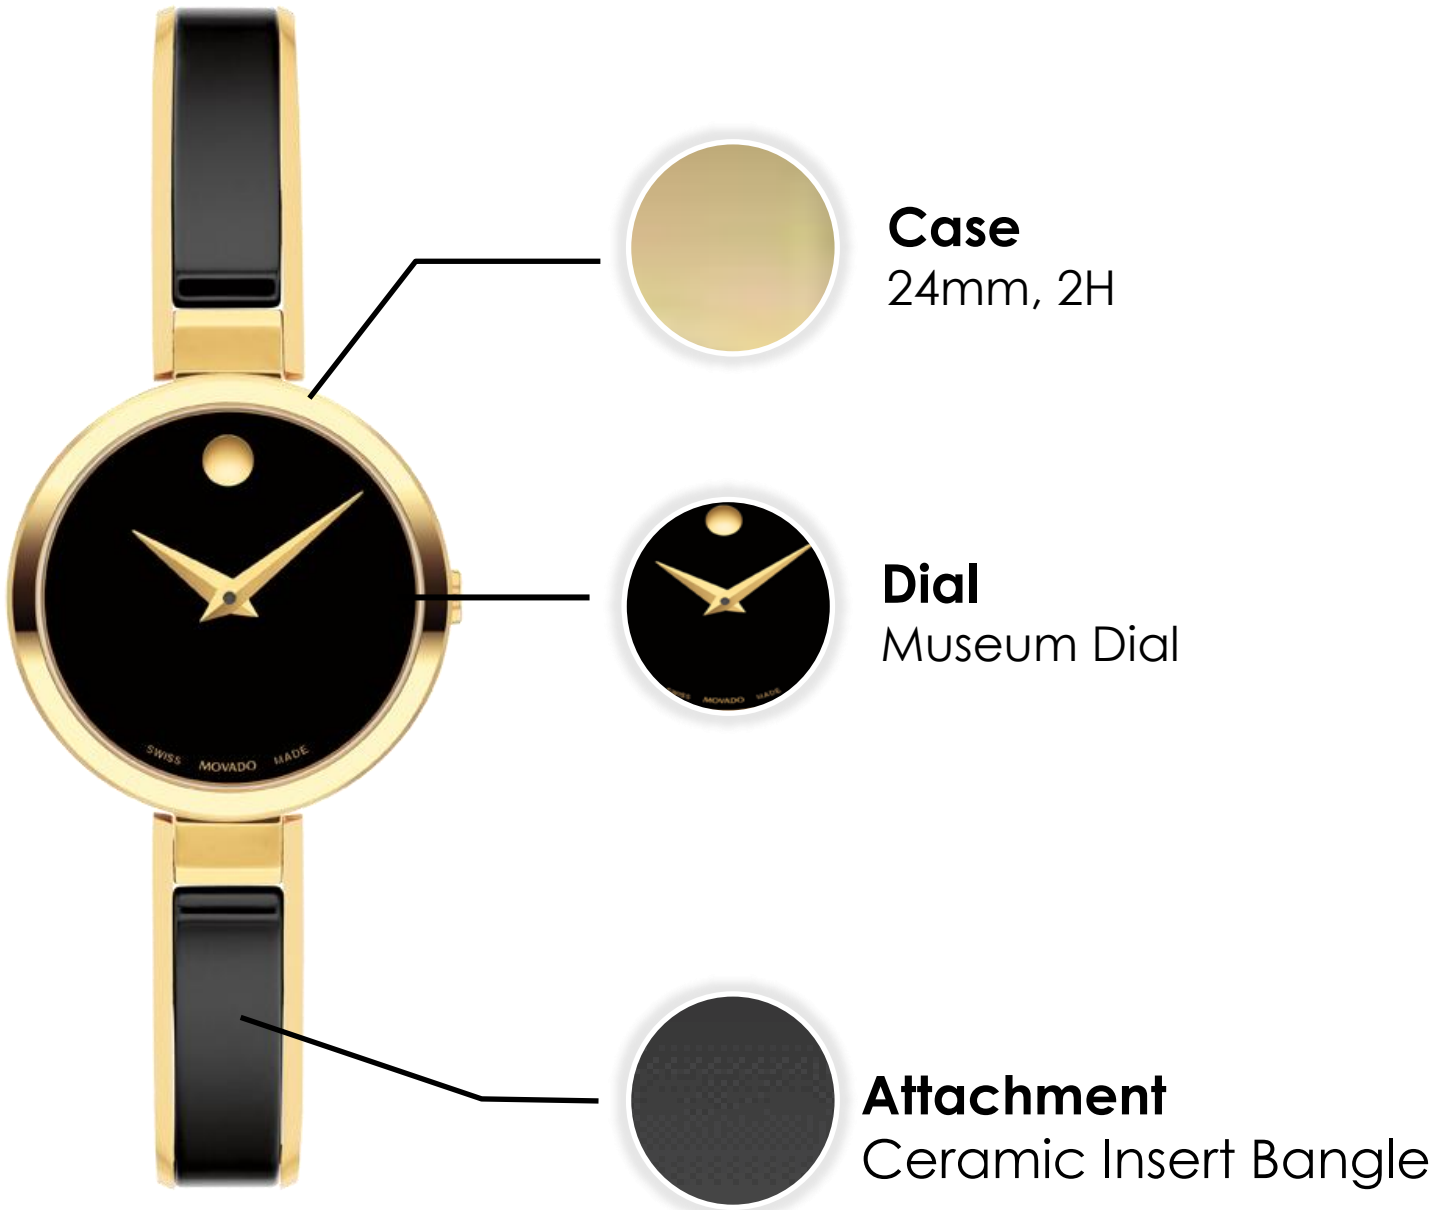

Movement: 2H/Quartz

Case Size: 33mm

Case Thickness: 6.3mm

Water Resistance: 30 Meters

Closure: Deployment Buckle

In-Store: October

0607646/
885997449199

Stainless Steel Case & Mesh Bracelet
with Black Dial
\$895 USD/ 995 CAD

of Doors: _____

Quantity: _____

0607647/
885997449205

Yellow Gold PVD Case & Mesh
Bracelet with Black Dial
\$995 USD/ 1,195 CAD

of Doors: _____

Quantity: _____

0607648/
885997449212

Rose Gold PVD Case & Mesh
Bracelet with Black Dial
\$995 USD/ 1,195 CAD

of Doors: _____

Quantity: _____

Movado Moda

Product Highlight

Movado Moda

Movement: 2H/Quartz

Case Size: 24mm

Case Thickness: