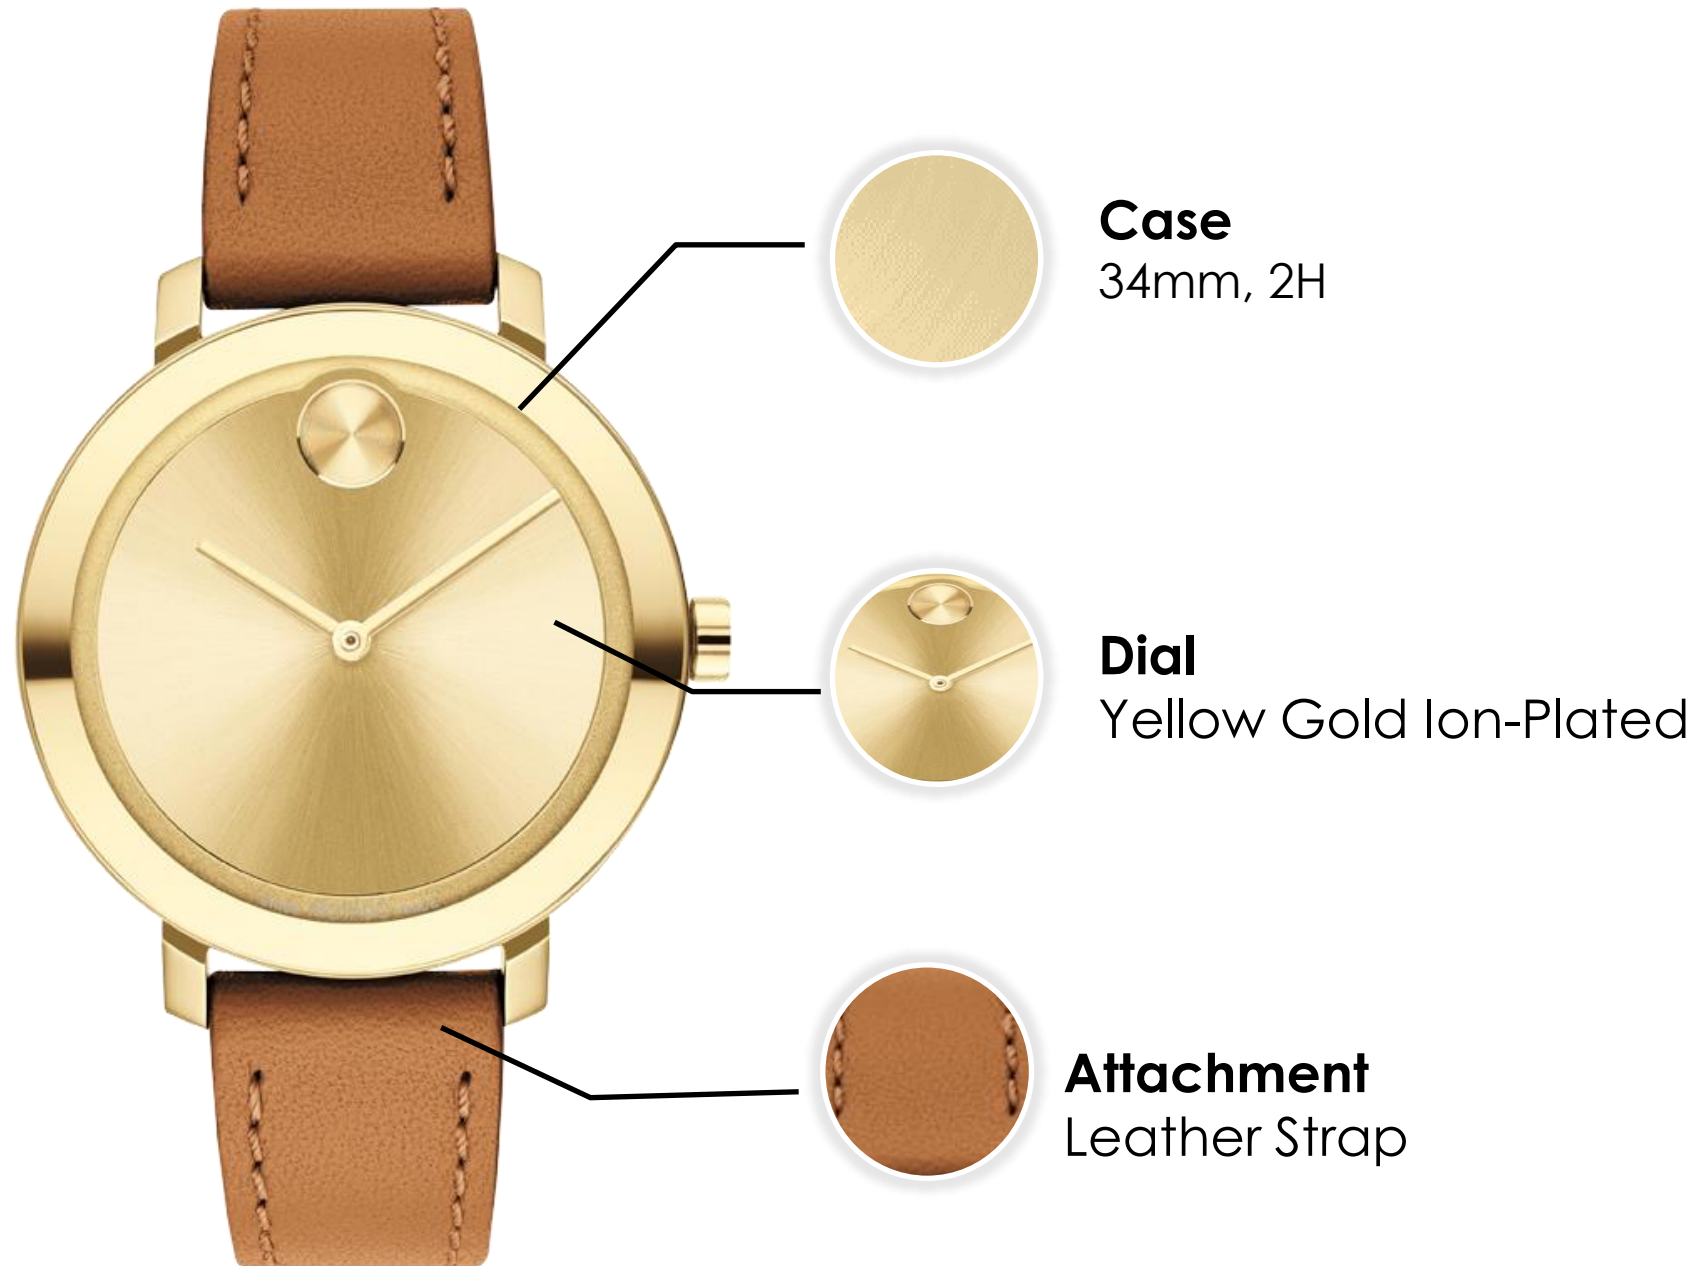

Movement: 2H/Quartz

Case Size: 40mm

Case Thickness: 8.8mm

Water Resistance: 30 Meters

Closure: Deployment Buckle

In-Store: September

3600901/
885997459525

Stainless Steel Case & Mesh Bracelet
with Blue Dial & Stainless Steel Accents
\$595 USD/ 595 CAD

of Doors: _____

Quantity: _____

3600902/
885997459532

Military Grey Ion-Plated Case &
Mesh Bracelet with Grey Dial
\$695 USD/ 695 CAD

of Doors: _____

Quantity: _____

MOVADO BOLD® Evolution

Product Highlight

MOVADO BOLD® Evolution

Movement: 2H/Quartz

Case Size: 34mm

Case Thickness: 6.85mm

Water Resistance: 30 Meters

Closure: Tongue Buckle

In-Store: September

3600890/