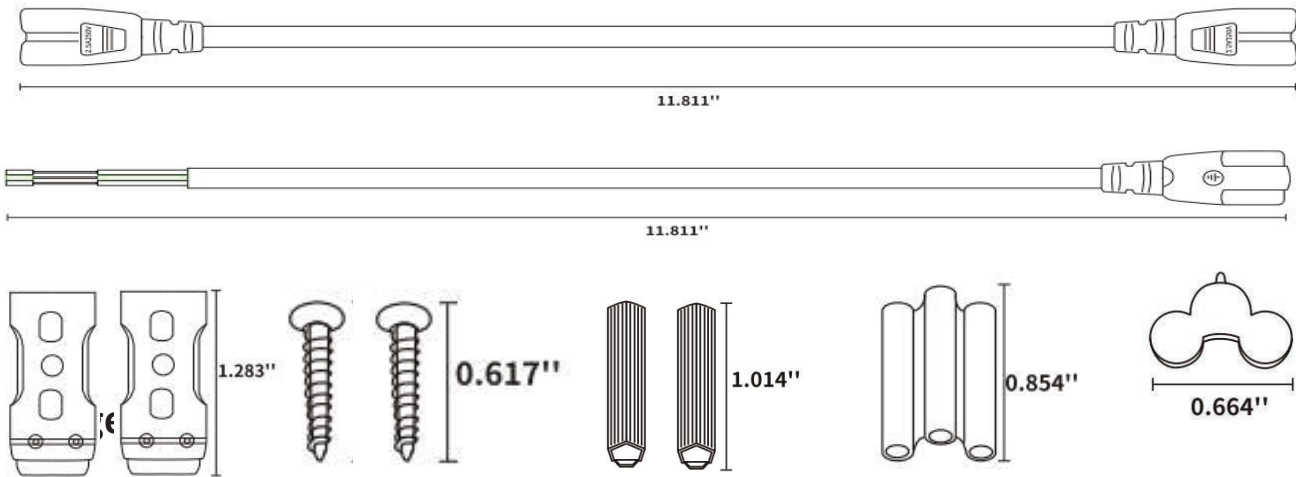

YONAH™

LED Linkable Fixtures

Installation

1. Standard accessories are given below: