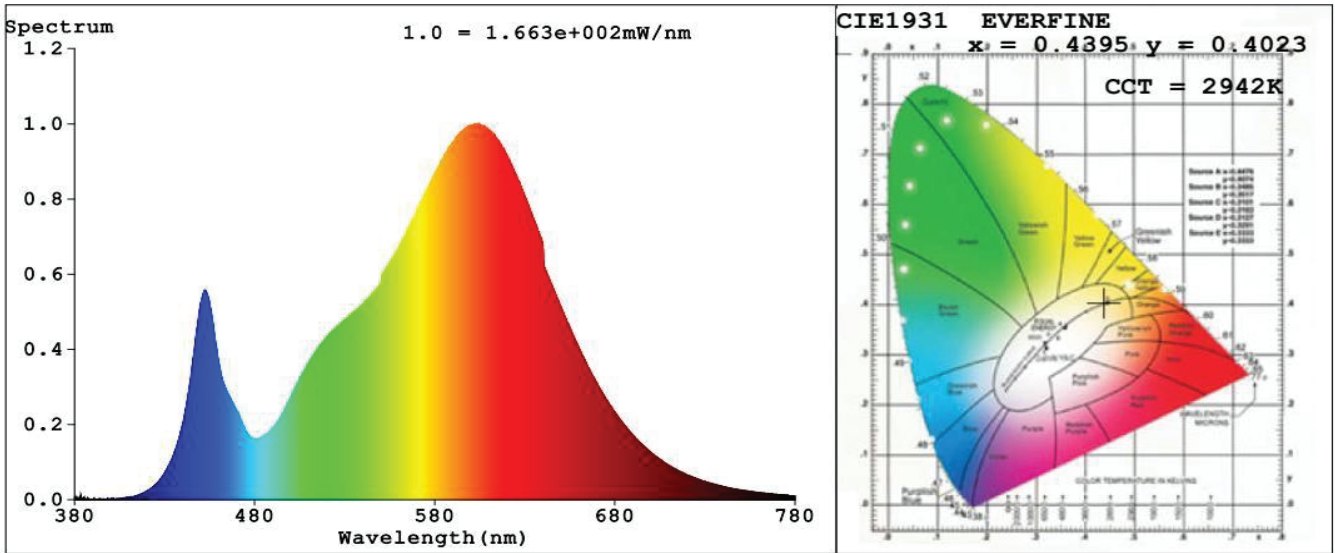

YONAH™

LED Linkable Fixtures

Distribution Diagram

Chromaticity Measurement - Sphere - Spectroradiometer

Method (Self-absorption)

Parameter		Result	Special Color Rendering Indices			
Test Voltage (V)	120	120	R1	78	R9	0
Frequency (Hz)	60	60	R2	90	R10	77
CCT (K)	2942	2942	R3	96	R11	75
Duv	-0.0011	-0.0011	R4	77	R12	68
Chromaticity (x, y)	$x=0.4395, y=0.4023$	$x=0.4395, y=0.4023$	R5	78	R13	81
Chromaticity (u', v')	$u'=0.2530, v'=0.5211$	$u'=0.2530, v'=0.5211$	R6	87	R14	98
Color Rendering Index (CRI)	80	80	R7	80	R15	70
R9	0	0	R8	54	--	--

Photometric Measurement - Sphere - Spectroradiometer Method

Parameter	Results		DLC V4.4 Pass Criteria	
Test Voltage (V)	120	277	--	
Frequency (Hz)	60	60		
Total Luminous (lm)	8265	8323	>=375 lm/ft (-10%)	
Luminous Efficacy (lm/W)	135.43	137.82	Standard: >=	Premium: >=
			105(-3%)	130(-3%)