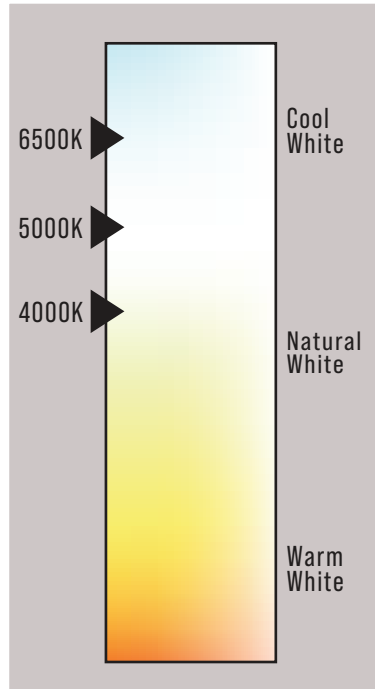

YONAH™

LED Linkable Fixtures

Correlated Color Temperature (CCT)