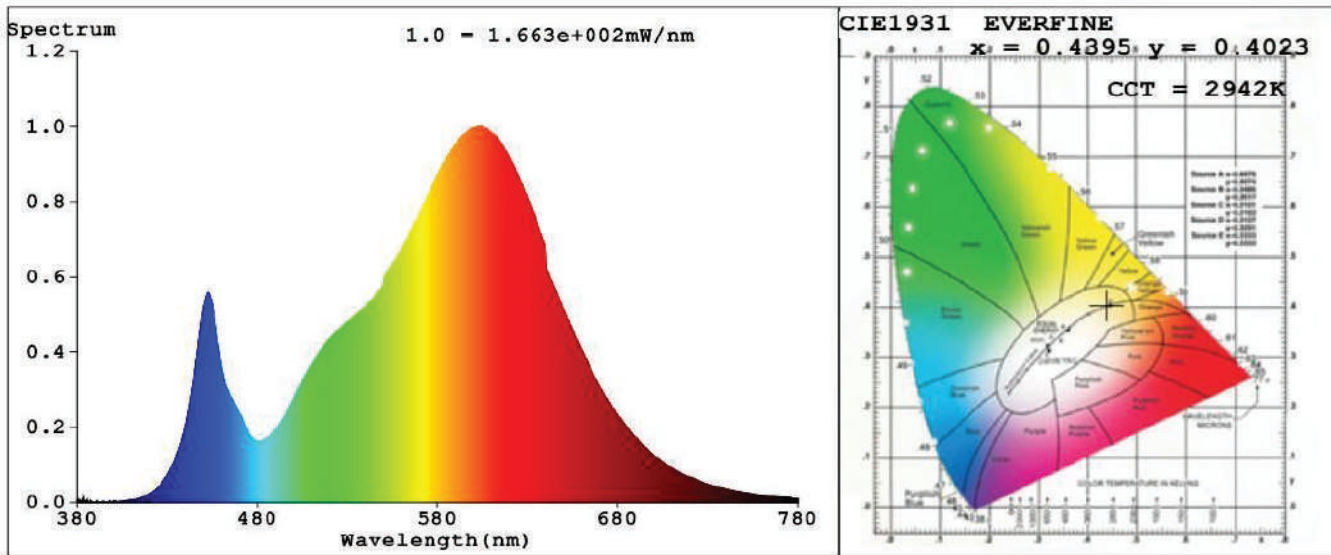

YONAH™

2nd Gen

Correlated Color Temperature (CCT)

Dimension

LED LINKABLE FIXTURES

Distribution Diagram

Chromaticity Measurement - Sphere - Spectroradiometer

Method (Self-absorption)