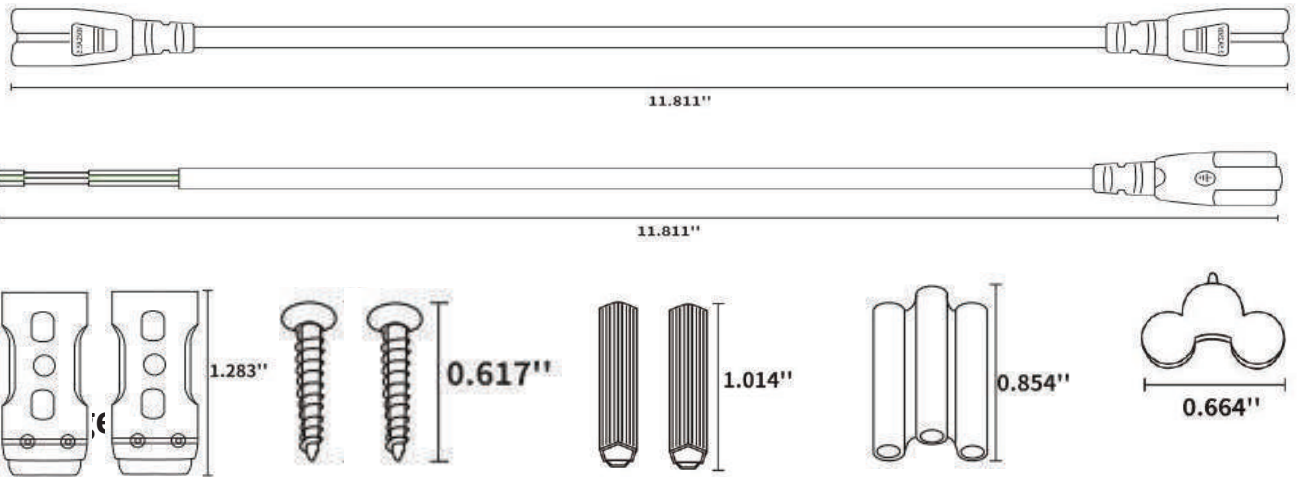

YONAH™

2nd Gen

Installation

1. Standard accessories are given below: