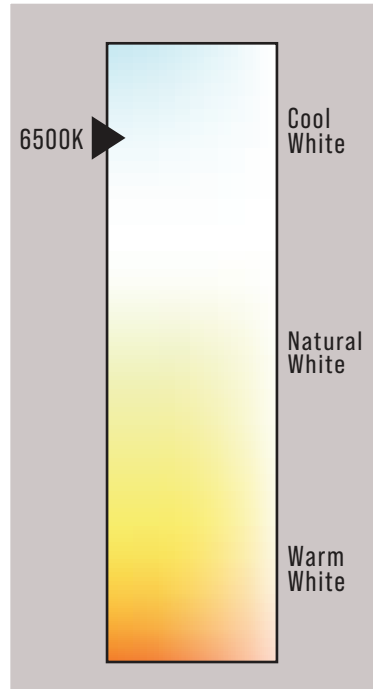

YONAH™

2nd Gen

Correlated Color Temperature (CCT)