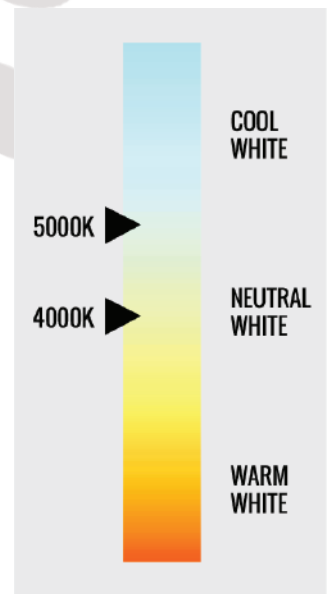

VersaFlex Series

Indoor Lighting

Product

LED VersaFlex Down Light		
SKU #	150822	150808
MODEL #	BLT-CPS-D20W-30E	BLT-CPS-D20W-50E
COLOR TEMPERATURE	3000K	5000K

Specifications

LUMEN	1760LM
LUMEN EFFICACY	88LM/W
INPUT VOLTAGE	20W
VIEWING ANGLE	65° for 4" / 70° for 6" / 75° for 8"
THD	<20%
POWER FACTOR	>0.9
LIFESPAN	50,000hrs

Fixture Specifications

LED TYPE	SMD
HOUSING	High Quality Aluminum Alloy
HOUSING COLOR	Silver

CORRELATED
COLOR TEMPERATURE
(CCT)

Others

OPERATING TEMPERATURE	APPLICATION	CRI	BEAM ANGLE	DIMMABLE
-4°F - 104°F	Indoor	Ra>80	90°	Yes

Warranty & Qualification

WARRANTY	ETL LISTED	ENERGY STAR
5 Year Limited	Yes	Yes

Due to continuous product improvement, information in this document is subject to change.

Revision Date: 01/15/2019

1939 Parker Ct Suite C, Stone Mountain, GA 30087 | Phone: (866) 786-1117 |

www.beyondledtechnology.com