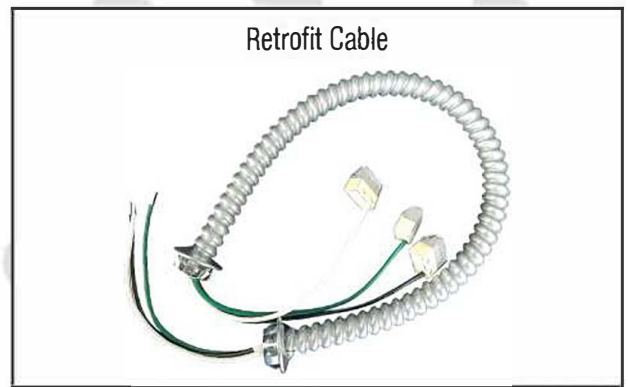

Battery Specifications

OUTPUT POWER	18W(Max)	25W(Max)
INPUT POWER	6W(Max)	6W(Max)
OUTPUT VOLTAGE	170VDC(Equivalent 120VAC)	
INPUT VOLTAGE	100-277 VAC, 50-60Hz	
EMERGENCY OPERATIONS	≥90 minutes	
OPERATING TEMP	32°F to 122°F	
BATTERY	High Temp Nickel-Cadmium 48 Hour Recharge 7-10 Year Life Expectancy