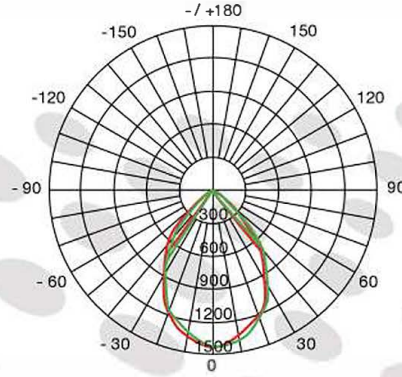

## Indoor Lighting

**4 Inch**  
**AVERAGE BEAM(50%): 67.2**

UNIT:cd  
 — C0/180, 34.8, 33.6  
 — C30/210, 31.6, 34.4

**6 Inch**  
**AVERAGE BEAM(50%): 74.2**

UNIT:cd  
 — C0/180, 37.3, 36.9  
 — C30/210, 35.6, 38.7

**8 Inch**  
**AVERAGE BEAM(50%): 79.6**

UNIT:cd  
 — C0/180, 37.3, 40.2  
 — C30/210, 38.8, 40.8