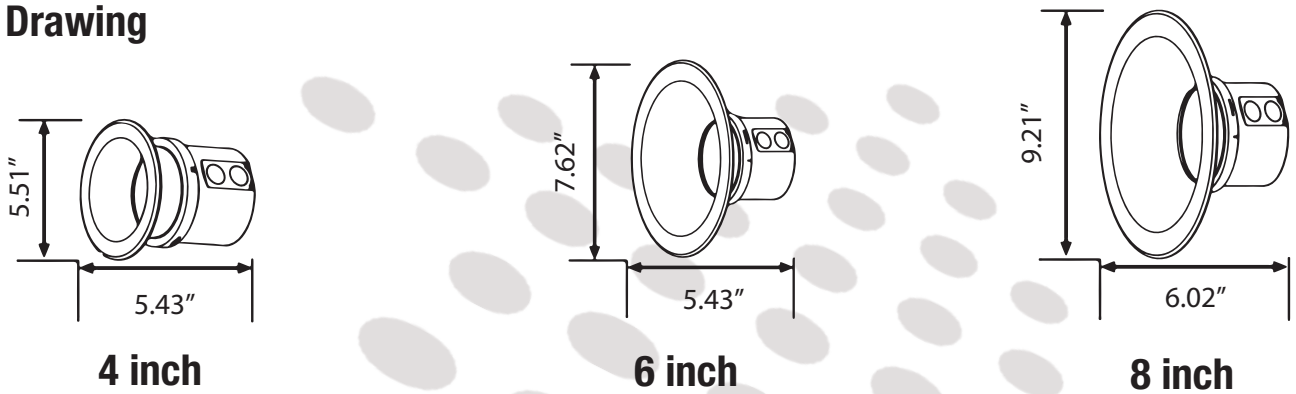

VersaFlex Series

Indoor Lighting

Drawing

Notice For User

- Please turn off power before install or change assembly parts.
- The input voltage and lamps should be matched, after connecting the power line, Please make sure the wiring section is insulated
- Licensed Electrician Installation ONLY.

Due to continuous product improvement, information in this document is subject to change.
Revision Date: 01/15/2019

1939 Parker Ct Suite C, Stone Mountain, GA 30087 | Phone: (866) 786-1117 |
www.beyondledtechnology.com