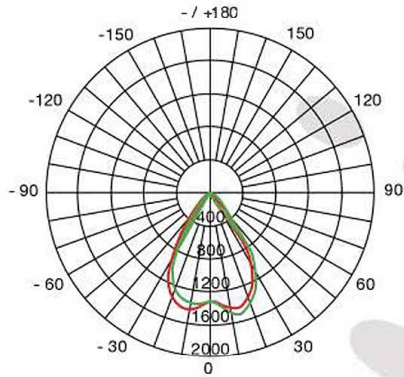

### Drawing

## Indoor Lighting

**4 Inch**  
**AVERAGE BEAM(50%): 67.2**

UNIT:cd  
 — C0/180, 34.8, 33.6  
 — C30/210, 31.6, 34.4

**6 Inch**  
**AVERAGE BEAM(50%): 74.2**

UNIT:cd  
 — C0/180, 37.3, 36.9  
 — C30/210, 35.6, 38.7