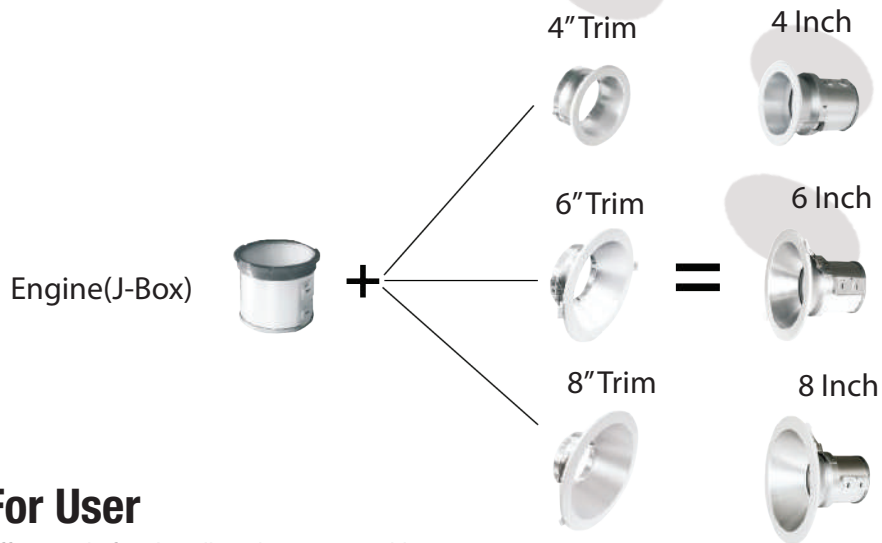

VersaFlex Series

Indoor Lighting

Drawing

Notice For User

- Please turn off power before install or change assembly parts.
- The input voltage and lamps should be matched, after connecting the power line, Please make sure the wiring section is insulated
- Licensed Electrician Installation ONLY.

Due to continuous product improvement, information in this document is subject to change.
Revision Date: 01/15/2019

1939 Parker Ct Suite C, Stone Mountain, GA 30087 | Phone: (866) 786-1117 |
www.beyondledtechnology.com