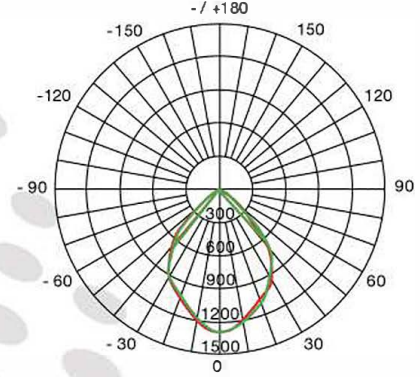

## Indoor Lighting

**4 Inch**  
**AVERAGE BEAM(50%): 67.2**

UNIT:cd  
 — C0/180, 34.8, 33.6  
 — C30/210, 31.6, 34.4

**6 Inch**  
**AVERAGE BEAM(50%): 74.2**

UNIT:cd  
 — C0/180, 37.3, 36.9  
 — C30/210, 35.6, 38.7

**8 Inch**  
**AVERAGE BEAM(50%): 79.6**

UNIT:cd  
 — C0/180, 37.3, 40.2  
 — C30/210, 38.8, 40.8