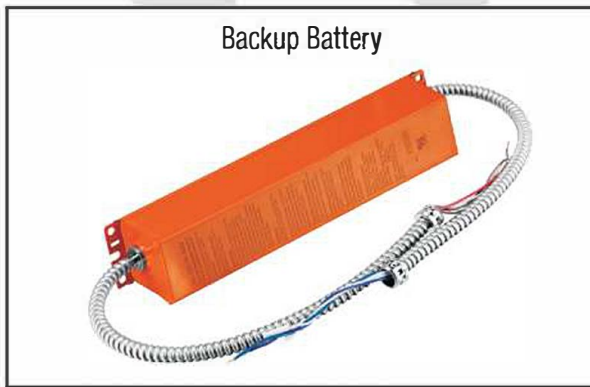

Battery Specifications

OUTPUT POWER	18W(Max)	25W(Max)
INPUT POWER	6W(Max)	6W(Max)
OUTPUT VOLTAGE	170VDC(Equivalent 120VAC)	
INPUT VOLTAGE	100-277 VAC, 50-60Hz	
EMERGENCY OPERATIONS	≥90 minutes	
OPERATING TEMP	32°F to 122°F	
BATTERY	High Temp Nickel-Cadmium 48 Hour Recharge 7-10 Year Life Expectancy