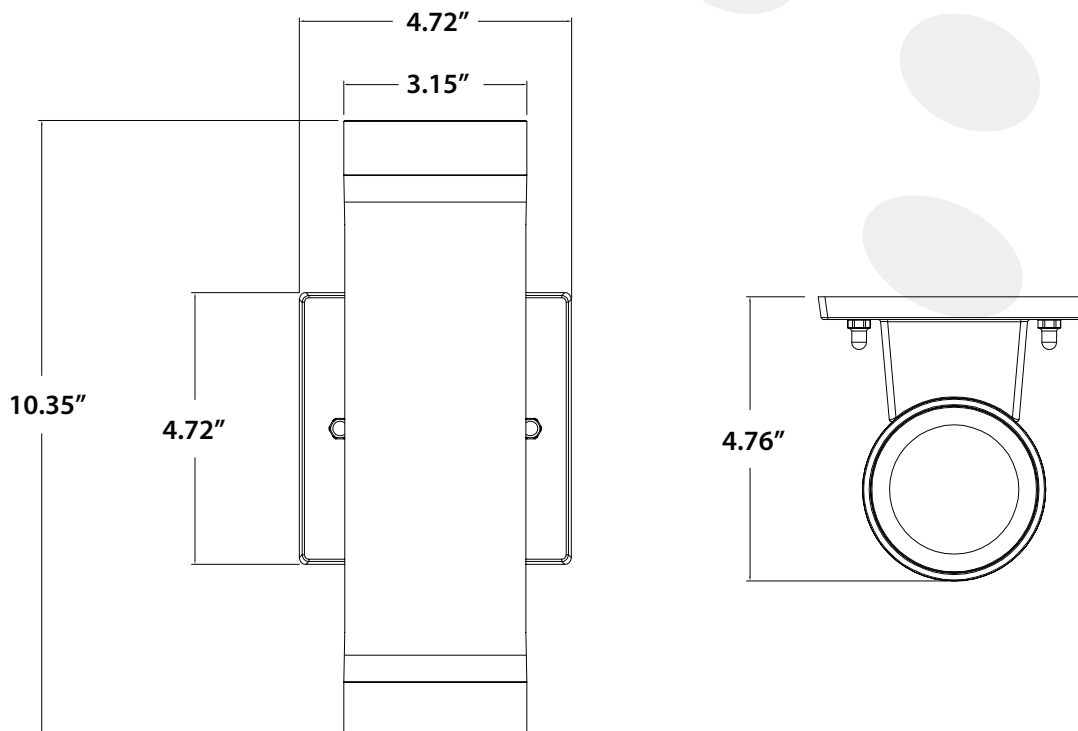

### Dimensions

LED UP & DOWN WALL SCONCE