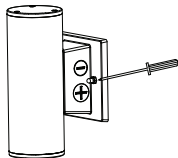

**Note:** Please turn off the power before adjusting the color temperature.

This installation instruction applies to the following products. Although the products vary in appearance, the installation steps are the same:

#### Installation Procedure:

1. Turn off the power.

2. Use tools to unscrew both sides and remove mounting plates.

3. Fix the mounting plate to the junction box with the screwdriver

4. Connect the wires properly