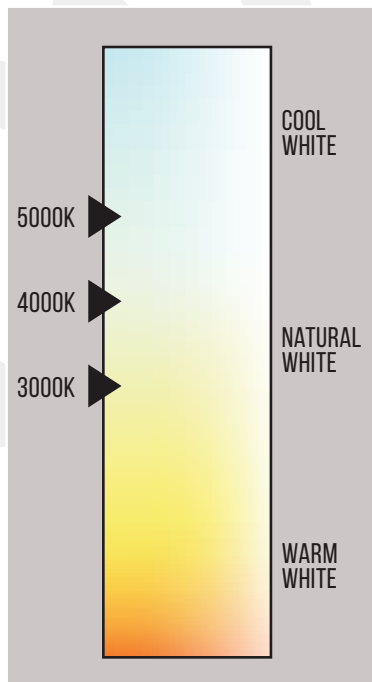

NOME™

Up & Down Wall Sconce

Correlated Color Temperature (CCT)