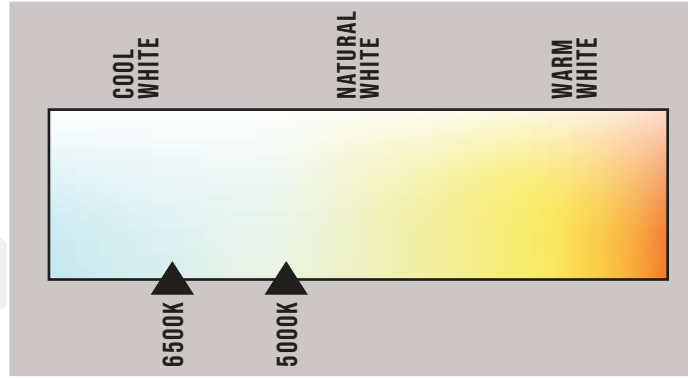

ELKO™

LED Cooler Light

SKU # 155470

Specifications

Parameter	Description	Value
General Performance	Model #	ZY-30W1800 BINS
	Watt	30W
	Color Temperature Adj.	6500K
	Lumens	3900Lm
	Lumen Efficacy	Up to 130LM/W
	CRI (Ra)	≥80
Electrical	Beam Angle	145.4° Degree
	Input Voltage	100-277V
	Frequency	60Hz
	PF	≥0.9
	THD	<22%
	Driver Brand	Venas
Physical	Operating Temperature	-25°C - 20°C
	Storage Temperature	-25°C - 50°C
	Operating Humidity	65% RH
	LED Brand	Venas
	LED Type	SMD2835
	Housing	Aluminum
Qualification	Housing Color	Milky White/Clear
	IP	IP65
	Warranty	5 Year

LED COOLER LIGHT

ELKO™

LED Cooler Light

Correlated Color Temperature (CCT)

Dimension

ELKO™

LED Cooler Light

Photometric Data