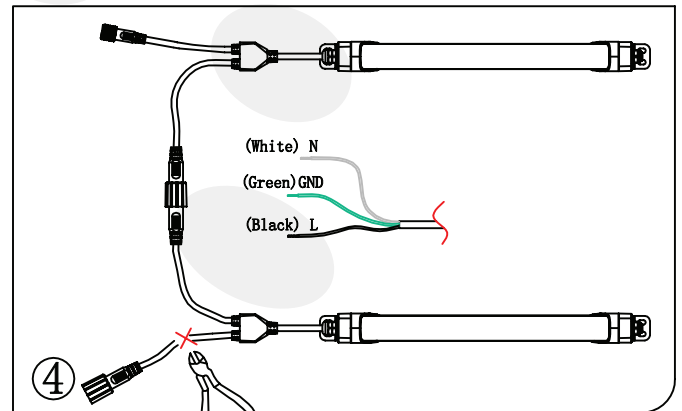

Illuminance at a Distance

	Center Beam fc	Beam Width
17.0ft	2.28 fc	46.2 ft
34.0ft	0.57 fc	92.3 ft
51.0ft	0.25 fc	138.5 ft
68.0ft	0.14 fc	184.6 ft
85.0ft	0.09 fc	230.8 ft
102.0ft	0.06 fc	276.9 ft

■ Beam Spread: 107.2°

LED COOLER LIGHT

ELKO™

LED Cooler Light

Installation and Electrical Connection

WARNING

RISK OF FIRE, ELECTRIC SHOCK OR PERSONAL INJURY

Before installation, turn power off.

1. Position and fix the lamps.

2. Connect the male and female waterproof interfaces.

3. Tighten the nut of the connector.

4. Use diagonal pliers to cut any one of the wires at the head and tail close to the water head end, peel the wire core and connect it with the mains power input end.