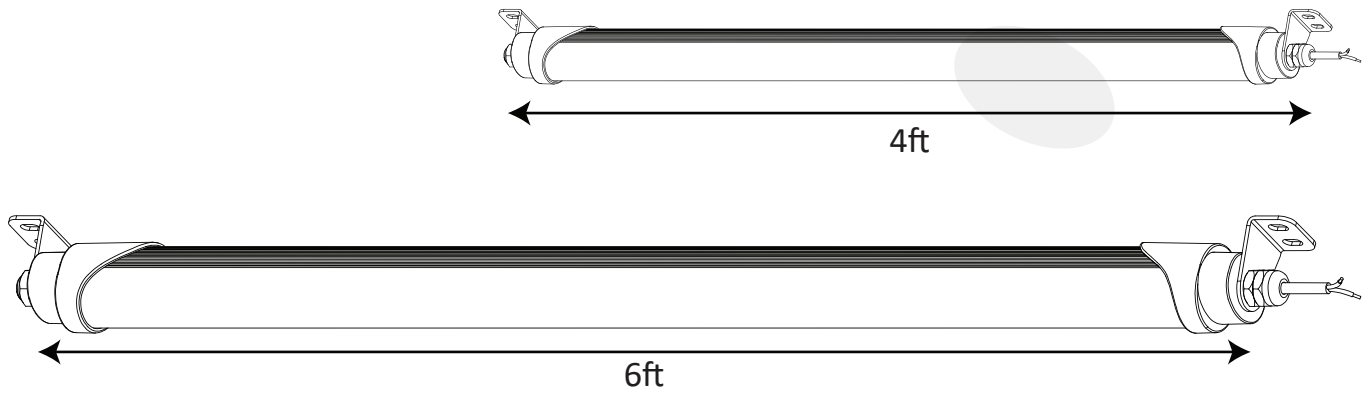

LED COOLER LIGHT

ELKO™

LED Cooler Light

Correlated Color Temperature (CCT)

Dimension

ELKO™

LED Cooler Light

Photometric Data

Illuminance at a Distance

	Center Beam fc	Beam Width
17.0ft	2.28 fc	46.2 ft
34.0ft	0.57 fc	92.3 ft
51.0ft	0.25 fc	138.5 ft
68.0ft	0.14 fc	184.6 ft
85.0ft	0.09 fc	230.8 ft
102.0ft	0.06 fc	276.9 ft

■ Beam Spread: 107.2°