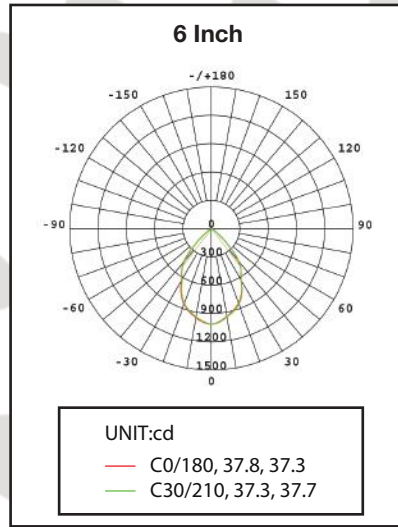

VersaFlex Down Light

Indoor / Outdoor Lights

Light Distribution Testing Parameters

AVERAGE BEAM ANGLE(50%): 67.8 DEG

AVERAGE BEAM ANGLE(50%): 75.1 DEG

AVERAGE BEAM ANGLE(50%): 79.9 DEG

Optional Accessories

Battery Specifications