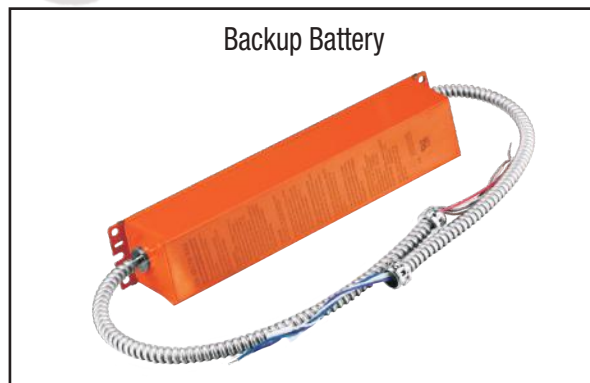

VersaFlex Down Light

Indoor / Outdoor Lights

Light Distribution Testing Parameters

AVERAGE BEAM ANGLE(50%): 67.8 DEG

AVERAGE BEAM ANGLE(50%): 75.1 DEG

AVERAGE BEAM ANGLE(50%): 79.9 DEG

Optional Accessories

Battery Specifications