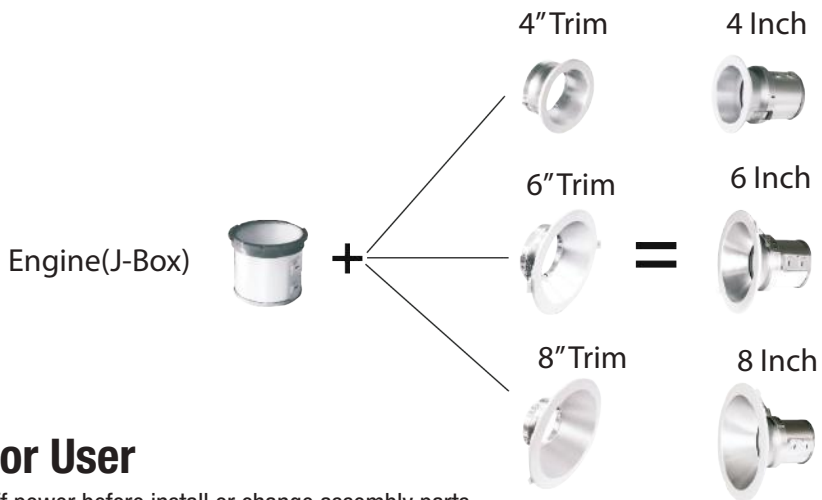

VersaFlex Down Light

Indoor / Outdoor Lights

Drawing

Notice For User

- Please turn off power before install or change assembly parts.
- The input voltage and lamps should be matched, after connecting the power line, Please make sure the wiring section is insulated
- Licensed Electrician Installation ONLY.