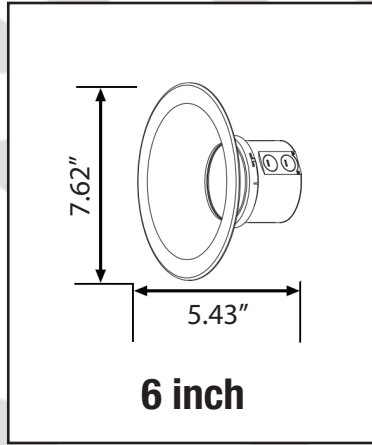

VersaFlex Down Light

Indoor / Outdoor Lights

Drawing

Notice For User

- Please turn off power before install or change assembly parts.
- The input voltage and lamps should be matched, after connecting the power line, Please make sure the wiring section is insulated
- Licensed Electrician Installation ONLY.

Due to continuous product improvement, information in this document is subject to change.

Revision Date: 10/23/2019

1939 Parker Ct Suite C Stone Mountain, GA 30087 | Phone: (866) 786-1117 |

www.beyondledtechnology.com