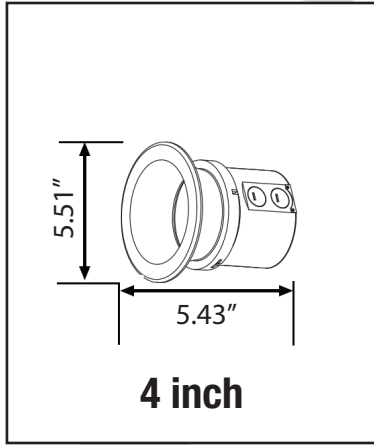

VersaFlex Down Light

Indoor / Outdoor Lights

Drawing

Notice For User

- Please turn off power before install or change assembly parts.
- The input voltage and lamps should be matched, after connecting the power line, Please make sure the wiring section is insulated
- Licensed Electrician Installation ONLY.

Due to continuous product improvement, information in this document is subject to change.

Revision Date: 10/23/2019

1939 Parker Ct Suite C Stone Mountain, GA 30087 | Phone: (866) 786-1117 |

www.beyondledtechnology.com