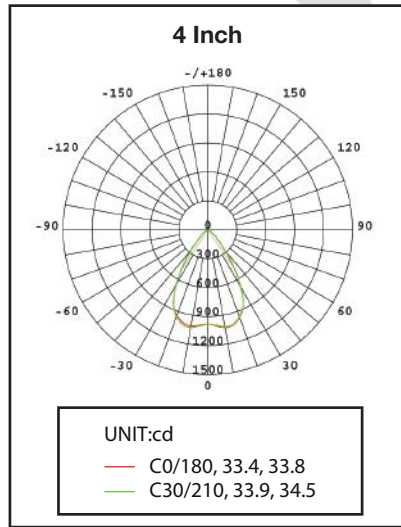

VersaFlex Down Light

Indoor / Outdoor Lights

Light Distribution Testing Parameters

AVERAGE BEAM ANGLE(50%): 67.8 DEG

AVERAGE BEAM ANGLE(50%): 75.1 DEG

AVERAGE BEAM ANGLE(50%): 79.9 DEG

Optional Accessories

Battery Specifications