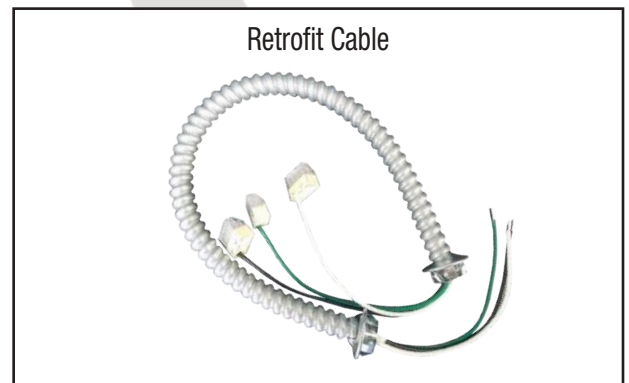

VersaFlex Down Light

Indoor / Outdoor Lights

Light Distribution Testing Parameters

AVERAGE BEAM ANGLE(50%): 67.8 DEG

AVERAGE BEAM ANGLE(50%): 75.1 DEG

AVERAGE BEAM ANGLE(50%): 79.9 DEG

Optional Accessories

Battery Specifications