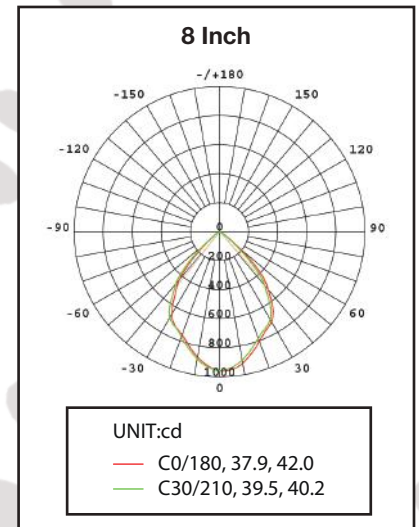

VersaFlex Down Light

Indoor / Outdoor Lights

Light Distribution Testing Parameters

AVERAGE BEAM ANGLE(50%): 67.8 DEG

AVERAGE BEAM ANGLE(50%): 75.1 DEG

AVERAGE BEAM ANGLE(50%): 79.9 DEG

Optional Accessories

Battery Specifications