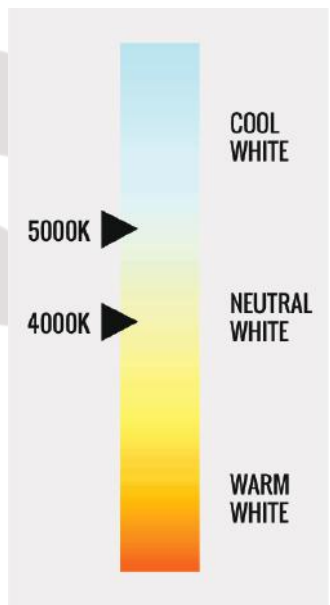

VersaFlex Down Lights

Indoor / Outdoor Lights

LED VersaFlex Down Light		
SKU #	150821	150807
MODEL #	BLT-CPS-D15W-30E	BLT-CPS-D15W-50E
COLOR TEMPERATURE	3000K	5000K

Specifications

LUMEN	1300LM
LUMEN EFFICACY	85LM/W
CONSUMPTION	15W
VIEWING ANGLE	65° for 4" / 70° for 6" / 75° for 8"
INPUT VOLTAGE	100-277V 50/60Hz
THD	<20%
POWER FACTOR	>0.9
LIFESPAN	50,000hrs

Fixture Specifications

LED TYPE	SMD
HOUSING	High Quality Aluminum Alloy
HOUSING COLOR	Silver

CORRELATED
COLOR TEMPERATURE
(CCT)

Others

OPERATING TEMPERATURE	APPLICATION	CRI	DIMMABLE
-4°F - 104°F	Indoor / Outdoor	Ra>80	Yes

Warranty & Qualification

WARRANTY	UL LISTED	ENERGY STAR
5-Year Limited	Yes	Yes

Due to continuous product improvement, information in this document is subject to change.

Revision Date: 10/23/2019

1939 Parker Ct Suite C Stone Mountain, GA 30087 | Phone: (866) 786-1117 |

www.beyondledtechnology.com