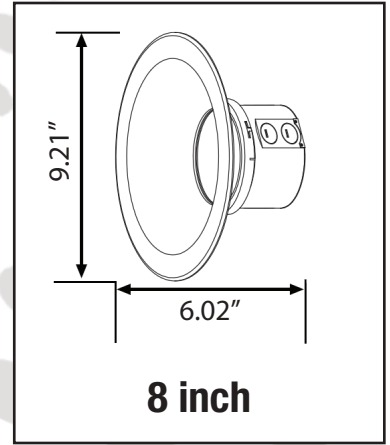

VersaFlex Down Light

Indoor / Outdoor Lights

Drawing

Notice For User

- Please turn off power before install or change assembly parts.
- The input voltage and lamps should be matched, after connecting the power line, Please make sure the wiring section is insulated
- Licensed Electrician Installation ONLY.

Due to continuous product improvement, information in this document is subject to change.

Revision Date: 10/23/2019

1939 Parker Ct Suite C Stone Mountain, GA 30087 | Phone: (866) 786-1117 |

www.beyondledtechnology.com