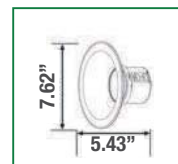

Versaflex 1.2 & 1.3

LED Commercial Down Light

Our Versaflex Commercial down light has been optimized to the third generation. The innovative separable design of junction box and housing make it more flexible and considerate. Versaflex 1.3 Series downlights have a built-in integral junction box that eliminates the need for a traditional recessed housing. During installation, it simply gets wired to a wall switch and placed into the ceiling.

- Up to 100 lumens per watt
- Available with either 4/6/8" downlight cans
- Innovative separable design of j-box & trim
- No can needed
- Select any trim size with one J-Box
- Optional retrofit kit and backup battery
- 0-10 Dimming
- Universal 120-347Vac
- Energy Star certified

8" Trim

Versaflex 1.2 Series

SKU #	Model #	Watts	Lumens	CCT	Fits	Dimmable	Certifications
150821	BLT-CP6-D15W-30E	15W	1275Lm	3000K	4"/6"/8"	Yes	UL & ES
150822	BLT-CP6-D20W-30E	20W	1760Lm	3000K	4"/6"/8"	Yes	UL & ES
150230					4" Trim		
150229					6" Trim		
150236					8" Trim		

Versaflex 1.3 Series

SKU #	Model #	Watts	Lumens	CCT	Input Voltage	Size	Certifications
151190	BLT-YL4DR-A1-15Z BLT-YL6DR-A1-15Z BLT-YL8DR-A1-15Z	15W	Up to 1661.70Lm	3K/4K/5K	120-347Vac	4"/6"/8"	UL & ES
151191	BLT-YL4DR-A1-20Z BLT-YL6DR-A1-20Z BLT-YL8DR-A1-20Z	20W	Up to 2170.60Lm	3K/4K/5K	120-347Vac	4"/6"/8"	UL & ES
151192						4" Trim	Free W/Fixture
151193						6" Trim	Free W/Fixture
151194						8" Trim	Free W/Fixture