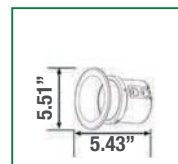

Versaflex 1.2 & 1.3

LED Commercial Down Light

Our Versaflex Commercial down light has been optimized to the third generation. The innovative separable design of junction box and housing make it more flexible and considerate. Versaflex 1.3 Series downlights have a built-in integral junction box that eliminates the need for a traditional recessed housing. During installation, it simply gets wired to a wall switch and placed into the ceiling.

- Up to 100 lumens per watt
- Available with either 4/6/8" downlight cans
- Innovative separable design of j-box & trim
- No can needed
- Select any trim size with one J-Box
- Optional retrofit kit and backup battery
- 0-10 Dimming
- Universal 120-347Vac
- Energy Star certified

8" Trim

Versaflex 1.2 Series

SKU #	Model #	Watts	Lumens	CCT	Fits	Dimmable	Certifications
150821	BLT-CP6-D15W-30E	15W	1275Lm	3000K	4"/6"/8"	Yes	UL & ES
150822	BLT-CP6-D20W-30E	20W	1760Lm	3000K	4"/6"/8"	Yes	UL & ES
150230					4" Trim		
150229					6" Trim		
150236					8" Trim		

Versaflex 1.3 Series

SKU #	Model #	Watts	Lumens	CCT	Input Voltage	Size	Certifications
151190	BLT-YL4DR-A1-15Z BLT-YL6DR-A1-15Z BLT-YL8DR-A1-15Z	15W	Up to 1661.70Lm	3K/4K/5K	120-347Vac	4"/6"/8"	UL & ES
151191	BLT-YL4DR-A1-20Z BLT-YL6DR-A1-20Z BLT-YL8DR-A1-20Z	20W	Up to 2170.60Lm	3K/4K/5K	120-347Vac	4"/6"/8"	UL & ES
151192						4" Trim	Free W/Fixture
151193						6" Trim	Free W/Fixture
151194						8" Trim	Free W/Fixture