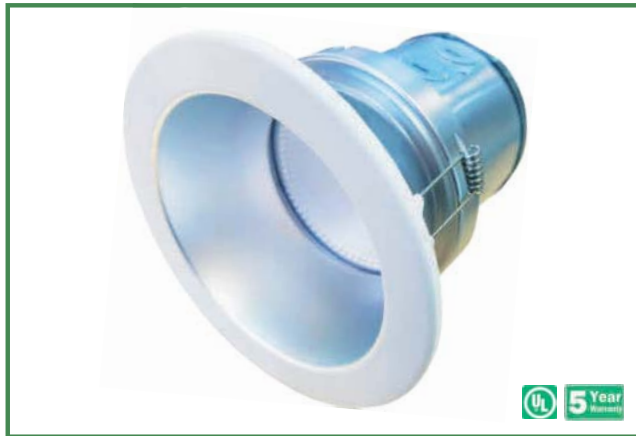

Versaflex 1.2 & 1.3

LED Commercial Down Light

Our Versaflex Commercial down light has been optimized to the third generation. The innovative separable design of junction box and housing make it more flexible and considerate. Versaflex 1.3 Series downlights have a built-in integral junction box that eliminates the need for a traditional recessed housing. During installation, it simply gets wired to a wall switch and placed into the ceiling.

- Up to 100 lumens per watt
- Available with either 4/6/8" downlight cans
- Innovative separable design of j-box & trim
- No can needed
- Select any trim size with one J-Box
- Optional retrofit kit and backup battery
- 0-10 Dimming
- Universal 120-347Vac
- Energy Star certified

4" Trim

6" Trim

8" Trim

Versaflex 1.2 Series

SKU #	Model #	Watts	Lumens	CCT	Fits	Dimmable	Certifications
150821	BLT-CP6-D15W-30E	15W	1275Lm	3000K	4"/6"/8"	Yes	UL & ES
150822	BLT-CP6-D20W-30E	20W	1760Lm	3000K	4"/6"/8"	Yes	UL & ES
150230					4" Trim		
150229					6" Trim		
150236					8" Trim		