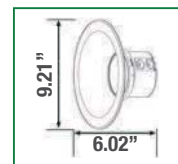

Versaflex 1.2 & 1.3

LED Commercial Down Light

Our Versaflex Commercial down light has been optimized to the third generation. The innovative separable design of junction box and housing make it more flexible and considerate. Versaflex 1.3 Series downlights have a built-in integral junction box that eliminates the need for a traditional recessed housing. During installation, it simply gets wired to a wall switch and placed into the ceiling.

- Up to 100 lumens per watt
- Available with either 4/6/8" downlight cans
- Innovative separable design of j-box & trim
- No can needed
- Select any trim size with one J-Box
- Optional retrofit kit and backup battery
- 0-10 Dimming
- Universal 120-347Vac
- Energy Star certified

8" Trim

Versaflex 1.2 Series

SKU #	Model #	Watts	Lumens	CCT	Fits	Dimmable	Certifications
150821	BLT-CP6-D15W-30E	15W	1275Lm	3000K	4"/6"/8"	Yes	UL & ES
150822	BLT-CP6-D20W-30E	20W	1760Lm	3000K	4"/6"/8"	Yes	UL & ES
150230					4" Trim		
150229					6" Trim		
150236					8" Trim		

Versaflex 1.3 Series

SKU #	Model #	Watts	Lumens	CCT	Input Voltage	Size	Certifications
151190	BLT-YL4DR-A1-15Z BLT-YL6DR-A1-15Z BLT-YL8DR-A1-15Z	15W	Up to 1661.70Lm	3K/4K/5K	120-347Vac	4"/6"/8"	UL & ES
151191	BLT-YL4DR-A1-20Z BLT-YL6DR-A1-20Z BLT-YL8DR-A1-20Z	20W	Up to 2170.60Lm	3K/4K/5K	120-347Vac	4"/6"/8"	UL & ES
151192						4" Trim	Free W/Fixture
151193						6" Trim	Free W/Fixture
151194						8" Trim	Free W/Fixture