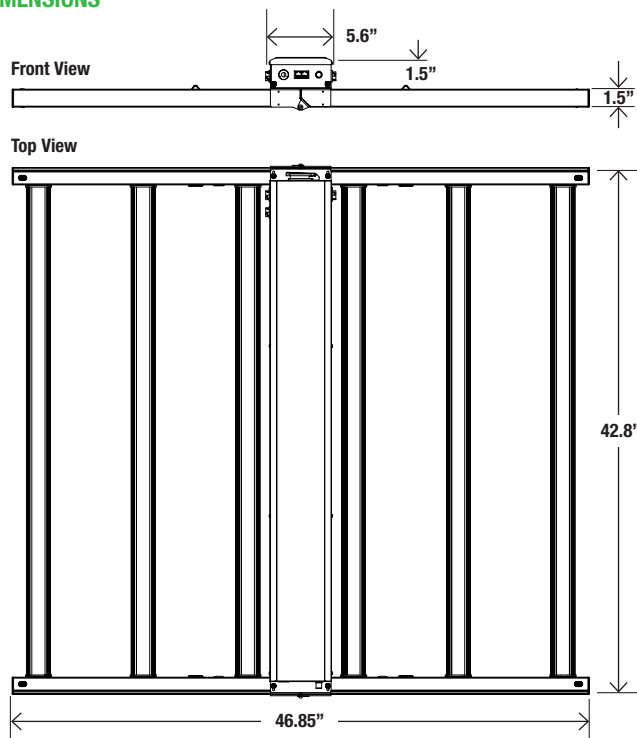

HEAT LOAD

HEAT LOAD PER FIXTURE	2148 BTU
-----------------------	----------

SPECTRAL DISTRIBUTION

PPFD READING

12" Height @ 100% (660W)									
24"	250				690				228
18"		661			989			630	
12"			1020		1128		982		
6"				1163	1185	1148			
0"	422	777	1076	1178	1188	1165	1053	725	399
6"				1163	1185	1148			
12"			1020		1128		982		
18"		661			989			630	
24"	250				690				228
	24"	18"	12"	6"	0"	6"	12"	18"	24"

12" Height @ 110% (720W)									
24"	341				837				334
18"		663			1053			655	
12"			1027		1170		1003		
6"				1218	1250	1207			
0"	462	781	1085	1231	1275	1220	1074	773	451
6"				1208	1241	1198			
12"			1025		1161		995		
18"		657			1041			674	
24"	330				822				325
	24"	18"	12"	6"	0"	6"	12"	18"	24"

DIMENSIONS

GROSS WEIGHT: 30 lbs

RECOMMENDED SET-UP

MULTI-LAYER	4' - 5' wide benches, 4" - 6" from canopy
INDOOR	5' X 5' vegetable, 4' X 4' flower

WHAT'S IN THE BOX

- 1x network cable
- 1x 120-240V plug adapter
- 2x steel wire sling
- 2x 1/8 lifting pulley hoist rope hook
- 4x thumb screw