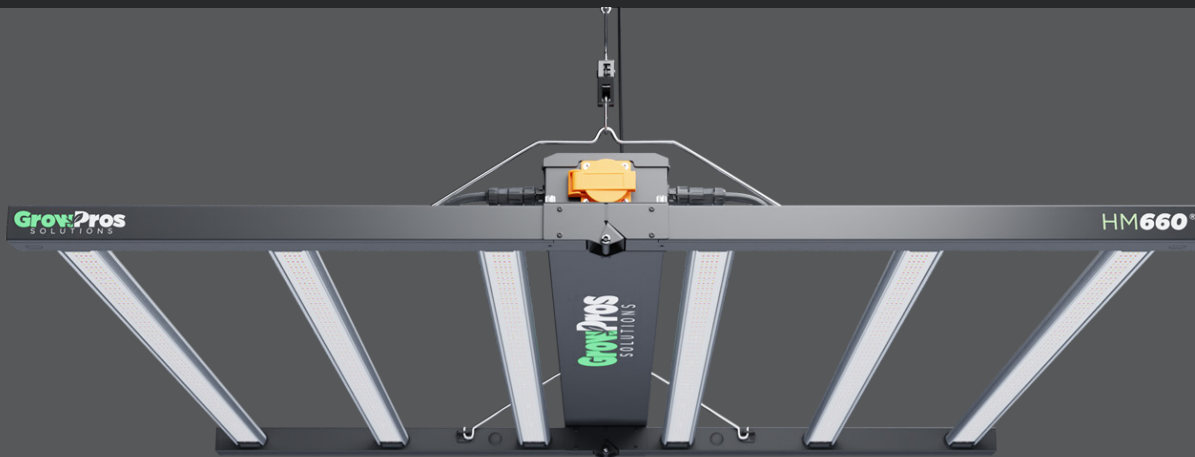

LED LIGHTING SOLUTION FOR COMMERCIAL INDOOR AND GREENHOUSE APPLICATIONS

HM660[®] Series

FEATURES & BENEFITS

- Foldable design, easy installation
- Optimized spectrum proven by growers for veg and flowering
- Scientifically engineered to maximize photosynthesis, growth, and yield
- Superior delivered PPF and PAR exceeding 1000W HPS
- Up to 50% more energy saving than traditional HID and HPS
- Optional extension bars for an extended grow area