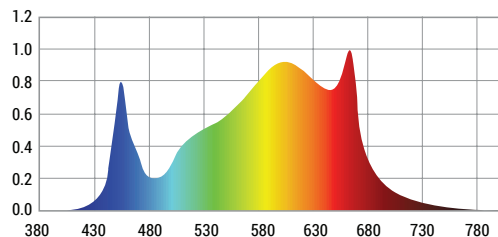

SPECTRAL DISTRIBUTION

PPFD READING

12" Height @ 100% (660W)									
24"	250				690				228
18"		661			989			630	
12"			1020		1128		982		
6"				1163	1185	1148			
0"	422	777	1076	1178	1188	1165	1053	725	399
6"				1163	1185	1148			
12"			1020		1128		982		
18"		661			989			630	
24"	250				690				228
	24"	18"	12"	6"	0"	6"	12"	18"	24"

12" Height @ 110% (720W)									
24"	341				837				334
18"		663			1053			655	
12"			1027		1170		1003		
6"				1218	1250	1207			
0"	462	781	1085	1231	1275	1220	1074	773	451
6"				1208	1241	1198			
12"			1025		1161		995		
18"		657			1041			674	
24"	330				822				325
	24"	18"	12"	6"	0"	6"	12"	18"	24"

PERFORMANCE DATA

	660W (100%) @ 12"H	720W (110%) @ 12"H
PPF	1716 $\mu\text{mol/s}$	1820 $\mu\text{mol/s}$
PPFD	1188 $\mu\text{mol/m}^2/\text{s}$	1275 $\mu\text{mol/m}^2/\text{s}$
PPE	2.6 $\mu\text{mol/J}$	2.6 $\mu\text{mol/J}$