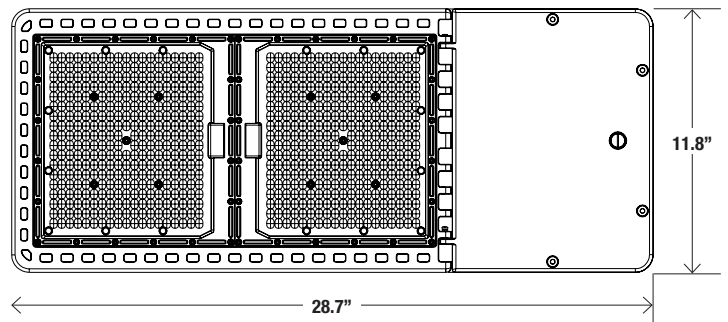

A PPF of 2150 μmol s for higher efficiency while requiring less fixtures to achieve optimal output

Compact, Easy to Install: Low-profile 4" depth compared to 7" width of HPS grow light

Uniform, widespread distribution equal to HPS light throw while providing deeper penetration over the canopy

DIMENSIONS

GROSS WEIGHT: 35 lbs

WHAT'S IN THE BOX

- 1x AK800 Series unit
- 1x 12ft power cord with 240V plug
- 1x 240V to 120V adapter
 - 1x RJ12 cable
- 2 pairs hook and pendant mounting