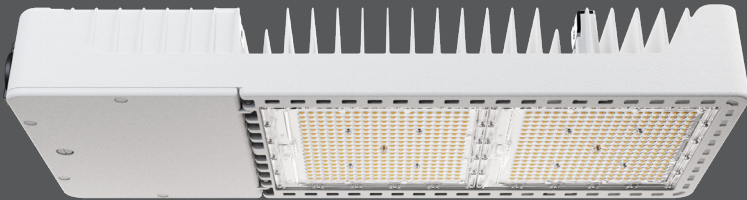

Project Name:	Type:
Note:	Date:

LED LIGHTING SOLUTION FOR COMMERCIAL INDOOR AND GREENHOUSE APPLICATIONS

AK800® Series

GPS-AK-800W-240V

The Grow Pros AK800 is the preferred choice for 1:1 HPS replacement. The Grow Pros AK800 single-tier LED features higher efficiency with equal optical performance or higher than standard HPS grow lights. AK800 saves you more money within as little as 6-8 months when installed in optimal grow room conditions. The Grow Pros AK800 is long-lasting, easy-to-maintain, and better for long-term exponential growth of your plants and your business.

INTENDED APPLICATIONS

- Hydroponic cannabis growing
- Vertical Farming
- Indoor greenhouse
- Commercial grows

FEATURES & BENEFITS

Optimal thermal management means low maintenance, reduced power consumption, and longer fixture life

Full-spectrum, high-intensity blues and reds for full-cycle growth

Multiple fixtures can be daisy-chained and synced using a single power supply for universal control to maintain uniform, dynamic light levels throughout the full growth cycle

A single-tier 1:1 HPS replacement LED grow light, meaning performance of AK800 LED grow light matches HPS with greater efficiency for greater savings over time

Proven to be 35% more effective than HPS grow lights at up to 2.7 $\mu\text{mol}/\text{J}$

A PPF of 2150 μmol s for higher efficiency while requiring less fixtures to achieve optimal output

Compact, Easy to Install: Low-profile 4" depth compared to 7" width of HPS grow light

Uniform, widespread distribution equal to HPS light throw while providing deeper penetration over the canopy

UNDER PROPER GROW CONDITIONS, MONEY CAN BE GAINED BACK IN AN AVERAGE OF 6-8 MONTHS