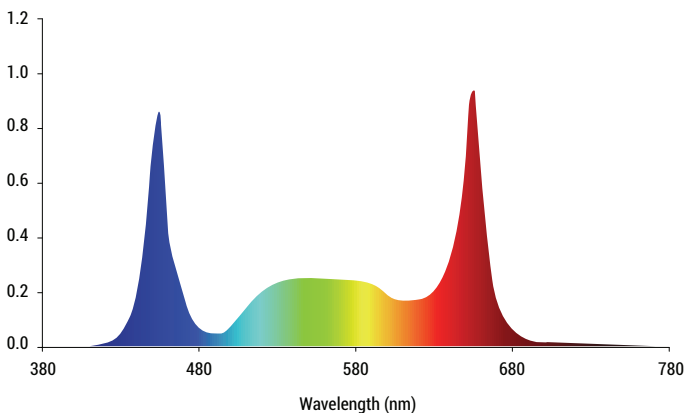

SPECTRAL DISTRIBUTION

PERFORMANCE DATA

PPF	2150 $\mu\text{mol/s}$
PPE	2.7 $\mu\text{mol/J}$