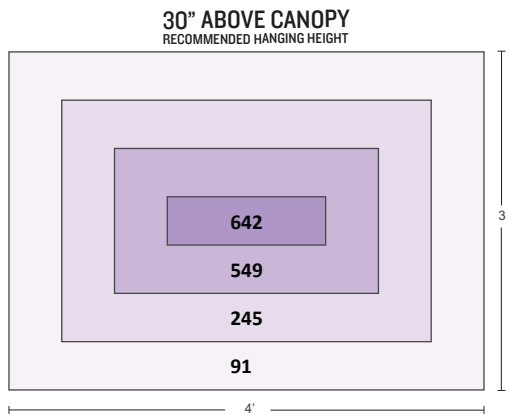

K3 SERIES 2 XL600

PPFD

SPECTRUM

Peak Reading at RMH **663**
Total Average of 63 Data Points **254**

DIMENSIONS

SPECIFICATIONS

Spectrum	Full Spectrum (380 - 730nm)
Diodes	150 (3w, UV, IR)
Max. Wattage	320w
HID Wattage Equivalent	600w
Input Voltage	100-240V AC Power Input
Output Voltage	UL Stnd. < 76V DC
Lifetime	>50,000 Hours
Weight	24 lbs
Dimensions	28.4" L x 13" W x 3.25" H
RMH (Recommended Mounted Height Above Canopy)	30"
Footprint (RMH)	3' x 4'
PPFD Peak (RMH)	663
Warranty	3-Year
Certifications	CE, ROHS