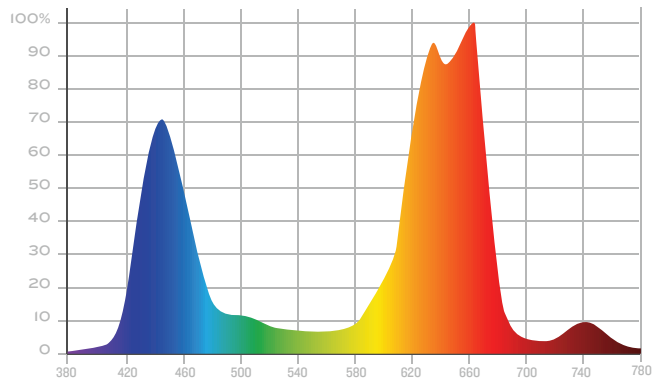

K3 SERIES 2 XL600

PPFD

SPECTRUM

Peak Reading at RMH **663**
Total Average of 63 Data Points **254**

DIMENSIONS

SPECIFICATIONS

Spectrum	Full Spectrum (380 - 730nm)
Diodes	150 (3w, UV, IR)
Max. Wattage	320w
HID Wattage Equivalent	600w
Input Voltage	100-240V AC Power Input
Output Voltage	UL Stnd. < 76V DC
Lifetime	>50,000 Hours
Weight	24 lbs
Dimensions	28.4" L x 13" W x 3.25" H
RMH (Recommended Mounted Height Above Canopy)	30"
Footprint (RMH)	3' x 4'
PPFD Peak (RMH)	663
Warranty	3-Year
Certifications	CE, ROHS