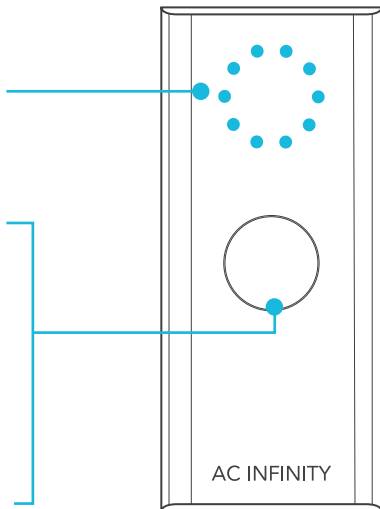

SPEED CONTROLLER

LIGHT INDICATOR

Features ten LED lights to signify the current level. The LEDs will briefly light up before shutting off. Pressing the button will light up the LEDs.

ON

Press the button will turn your device on at level 1. Continue pressing it to cycle through the ten device levels.

OFF

Hold the button to turn your device off. Press it again to return the device level back to the last setting.

Pressing the button after speed 10 will also turn your device off.