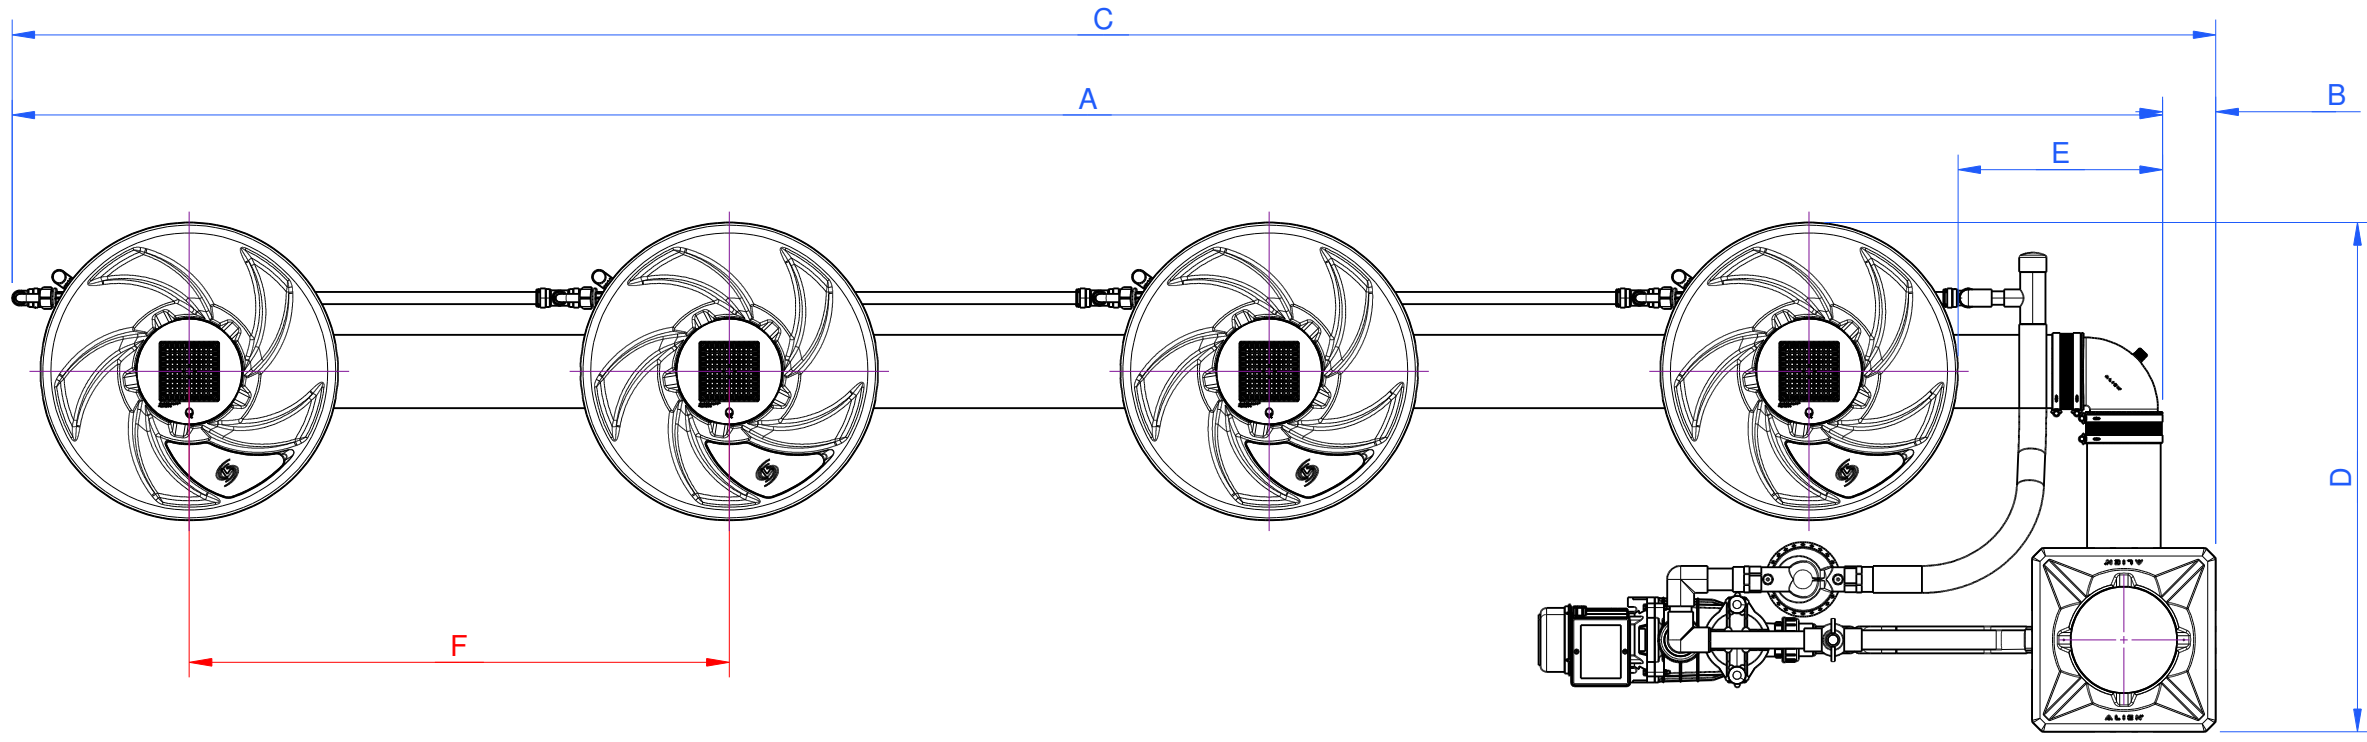

Rev	Date
A	04 / 09 / 2023

Dimensions	Minimum	Maximum @ 40" / 1m Plant Centers*
A	90" (2280mm)	157" (3980mm)
B	4" (100mm)	4" (100mm)
C	110" (2800mm)	161" (4080mm)
D	37" (940mm)	64" (1620mm)
E	15" (380mm)	15" (380mm)
F	23" (580mm)	40" (1000mm)

*** Note:**
Plant centers greater than 40" / 1m are possible with custom order lengths of 5" tubing, please contact sales@alienhydro.com for more details.

	Project: V-SYSTEM	Scale 1 : 12
	Title: 1 Row 4 Pot	
	Drawing Number: V-1.4_US	Sheet 1 of 1