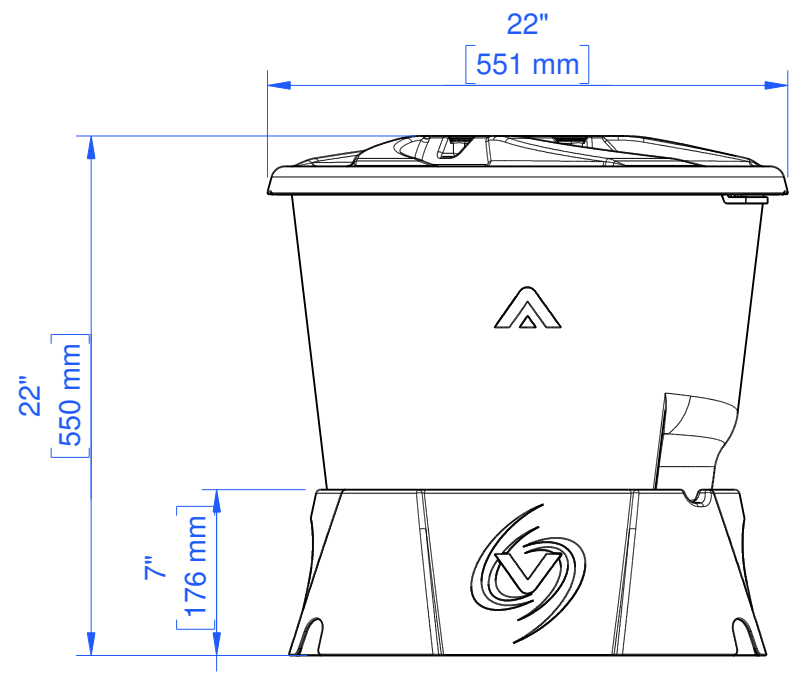

Rev	Date
A	04 / 09 / 2023

Dimensions	Minimum	Maximum @ 40" / 1m Plant Centers*
A	90" (2280mm)	157" (3980mm)
B	4" (100mm)	4" (100mm)
C	110" (2800mm)	161" (4080mm)
D	37" (940mm)	64" (1620mm)
E	15" (380mm)	15" (380mm)
F	23" (580mm)	40" (1000mm)

*** Note:**
Plant centers greater than 40" / 1m are possible with custom order lengths of 5" tubing, please contact sales@alienhydro.com for more details.

	Project: V-SYSTEM	Scale 1 : 12
	Title: 1 Row 4 Pot	
	Drawing Number: V-1.4_US	Sheet 1 of 1