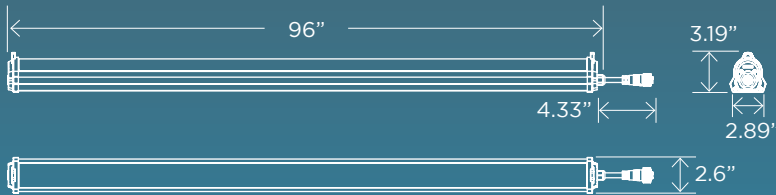

Improve B-bud structure, density, and coloring.

Compact and lightweight, easy to work around for harvest or quick to uninstall when between trellis layers.

Optimized full spectrum proven by growers for veg and flowering.

IP65 rated for easy cleaning and protection from IPM sprays, irrigation leaks, and employees getting crazy with the watering wand.

Power chaining and data chaining through same connections, no extra wires required.

### TECHNICAL SPECIFICATIONS

Wattage	<b>250W</b>
Voltage	<b>120V-277V</b>
PPF	<b>650 μmol</b>
Working Temp.	<b>0°F to 104°F</b>
AMPS @ 120V - 1.04A 208V - 0.60A 240V - 0.52A 277V - 0.45A	Daisy chain option 8 pcs @ 120V 15 pcs @ 208V 18 pcs @ 240V 20 pcs @ 277V