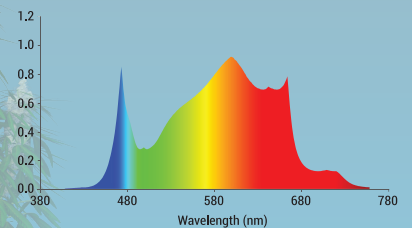

FULL SPECTRUM +IR