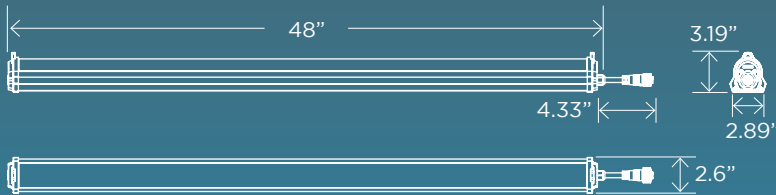

Improve B-bud structure, density, and coloring.

Compact and lightweight, easy to work around for harvest or quick to uninstall when between trellis layers.

Optimized full spectrum proven by growers for veg and flowering.

IP65 rated for easy cleaning and protection from IPM sprays, irrigation leaks, and employees getting crazy with the watering wand.

Power chaining and data chaining through same connections, no extra wires required.

TECHNICAL SPECIFICATIONS

Wattage	125W
Voltage	120V-277V
PPF	325 μmol
Working Temp.	0°F to 104°F
AMPS @ 120V - 1.04A 208V - 0.60A 240V - 0.52A 277V - 0.45A	Daisy chain option 8 pcs @ 120V 15 pcs @ 208V 18 pcs @ 240V 20 pcs @ 277V