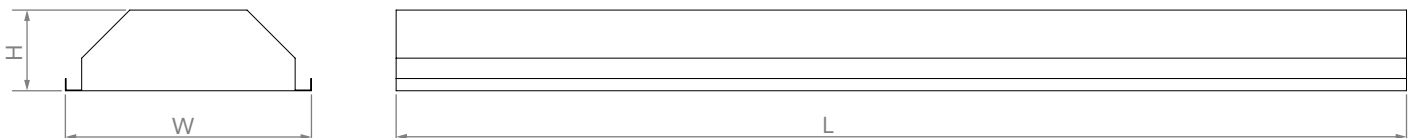

Dimensions

Fixture Model No.	Length	Width	Height
FH440D0	48.6in (1235mm)	11.8in (300mm)	3.9in (98mm)
FH460D0	48.6in (1235mm)	16.5in (420mm)	3.9in (98mm)
FH480D0	48.6in (1235mm)	21.3in (540mm)	3.9in (98mm)

Disclaimer: Toggled reserves the right to make changes to specific items and/or to discontinue any product at any time without notice or obligation and will not be liable for any consequences resulting from the use of this publication.