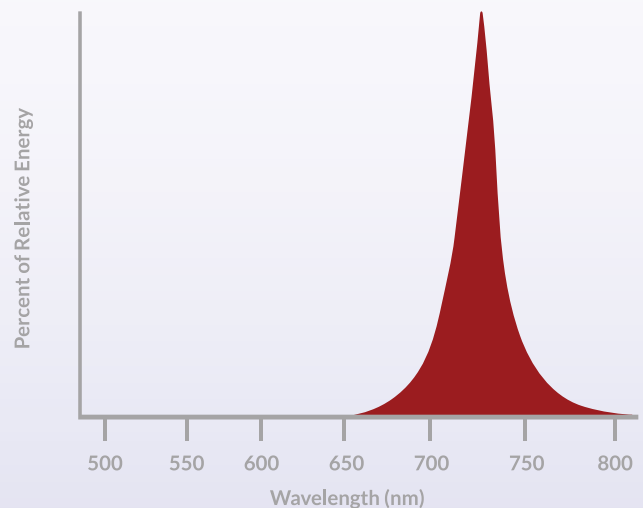

Far Red Supplemental Lighting

californialightworks.com

800.575.3475