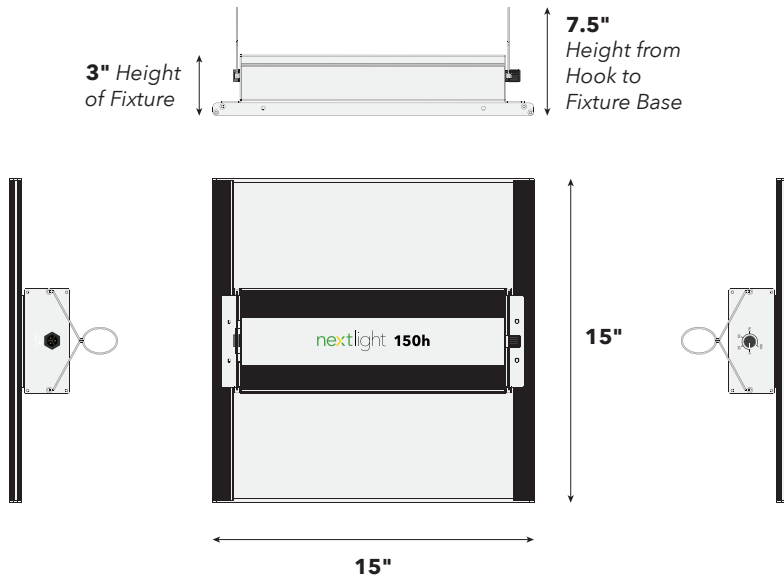

6. Product Dimensions

7. Onboard Dimmer

The Onboard Dimmer allows you to dial in dimming values from 0-100% giving you precise control over your desired light intensity.

8. Proper Use and General Care

Follow steps below to help your light system retain peak performance.

- Hang Fixture using supplied Fixture Hooks.
- Hang Fixture at a minimum of 12" from bottom of Fixture to top of plant canopy. Less than 12" distance may burn plants.
- Always allow for adequate ventilation of Fixtures to ensure your lighting system can properly cool. Failure to do so may shorten the lighting system's lifespan.
- Wipe down outside of Fixture with a damp rag. Dry thoroughly with a chamois or moist cellulose sponge to prevent water spots. All cleaning should be done with the light system unplugged from its power source.
- Avoid touching diodes with your hands, even if powered off.
- Never clean light system with detergents or abrasives.