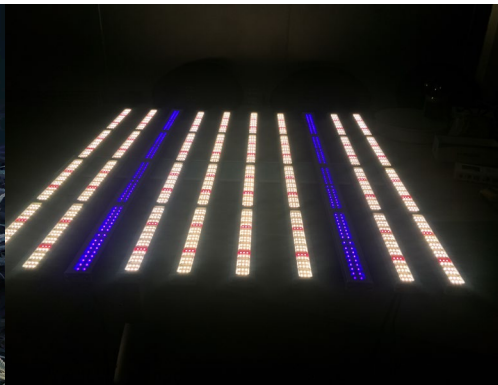

Your Competitive Advantage starts HERE:

Industry's Highest Light Intensity, Advanced Technology
and LOWER Cost

MAMMOTH LIGHTING
BRIGHT AF

Eliminate Powdery Mildew and Go Chemical Free with the Mammoth UV Series

8 bar with 2 bars of independent, controllable UVA + UVB diodes

- Academic studies have shown UVB to can reduce powdery mildew by up to 99% on plants
- UV radiation can be effective for controlling insect populations
- UV radiation can increase trichome density and content by 28%
- UV wavelengths can enhance the color, flavor and smell of plants

GOT UV?

Learn more at www.mammothlighting.com

Lower your Cost of Production AND Increase Yields
www.mammothlighting.com