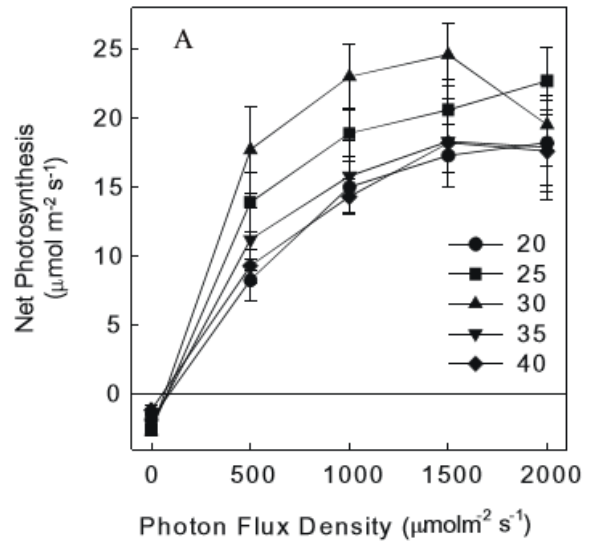

# Your Competitive Advantage starts HERE:

Industry's Highest Light Intensity, Advanced Technology  
and LOWER Cost

**One of the most important growth factors in cannabis cultivation is Light; Light Quality and Light Intensity. After years of testing, Mammoth has optimized it's light intensity and spectrum to Maximize Growth, Yield and THC production....with the academic studies to prove it:**

Photosynthetic response of *Cannabis sativa* L. to variations in photosynthetic photon flux densities, temperature and CO<sub>2</sub> conditions (Chandra, 2009).

Chandra showed that Max Photosynthesis in Cannabis is 1500 ppfd, although 1000 can be thought of as the max rate before diminishing returns. Mammoth LED's target this level, uniformly, across the canopy. Almost all other lighting manufactures are significantly below this level – therefore not maximizing growth and yield.

Recent experiments carried out by Dr Bruce Bugbee's team at Utah State University compared the effect of different color temperatures and light intensity on Cannabis Yield. This study confirmed Mammoth's 3500k spectrum and light intensity - yield's the highest.

## Spectrum v Yield

Blue %	4	10	16	20
CCT	2000K (HPS)	3000K (LED)	3500K (LED)	5000K (LED)
Flower Yield	68g $\pm$ 11	65g $\pm$ 8	73g $\pm$ 14	65g $\pm$ 11

Crop Physiology Laboratory  
Utah State University