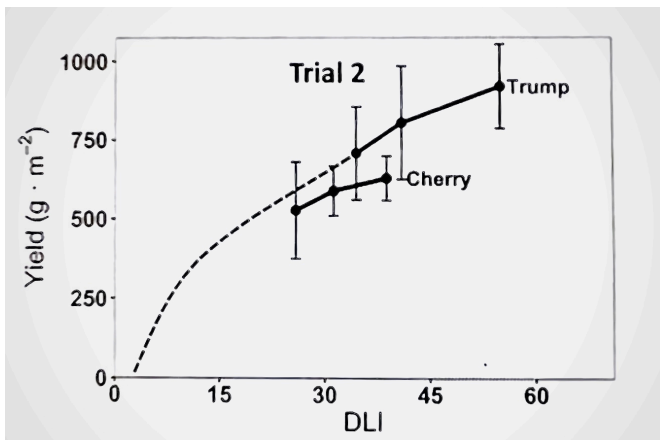

# Your Competitive Advantage starts HERE:

Industry's Highest Light Intensity, Advanced Technology  
and LOWER Cost

**One of the most important growth factors in cannabis cultivation is Light; Light Quality and Light Intensity. After years of testing, Mammoth has optimized it's light intensity and spectrum to Maximize Growth, Yield and THC production....with the academic studies to prove it:**

Photosynthetic response of *Cannabis sativa* L. to variations in photosynthetic photon flux densities, temperature and CO<sub>2</sub> conditions (Chandra, 2009).

Chandra showed that Max Photosynthesis in Cannabis is 1500 ppfd, although 1000 can be thought of as the max rate before diminishing returns. Mammoth LED's target this level, uniformly, across the canopy. Almost all other lighting manufactures are significantly below this level – therefore not maximizing growth and yield.

Recent experiments carried out by Dr Bruce Bugbee's team at Utah State University compared the effect of different color temperatures and light intensity on Cannabis Yield. This study confirmed Mammoth's 3500k spectrum and light intensity - yield's the highest.