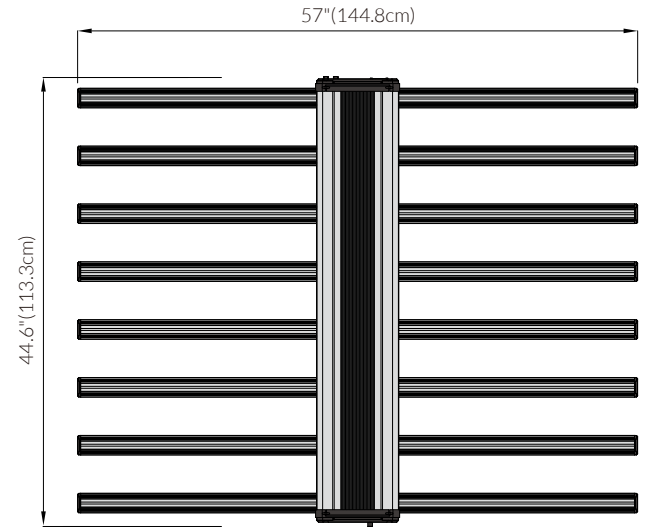

**SPECIFICATIONS**

PPF:	> 2016 $\mu\text{mol/s}$
Efficacy:	> 2.8 $\mu\text{mol/J}$
Input Power:	720 W
Power Factor:	$\geq 96\%$
Fixture Dimensions/Weight:	57"L x 44.6" W x 4.44" H / 41.8 lbs
Mounting Height:	> 6" (15.2cm) Above Canopy
Lifetime:	L90: > 54,000 hrs
Warranty:	5 Years Standard Warranty
Input Voltage:	Autosensing 100-277 V
Amp Draw:	120V/6.23A, 240V/3.09A, 277V/2.71A
Group Control:	YES

**MODEL-H PLUS ( Tested at 6" / Tested at 12" )**

Average PPFD 1089/ 979

**DIMENSIONS**

**FEATURES**

- True 5' Wide Fixture
- 720 Watts Input Power
- Group Control
- Patented plug and play led light bars
- 4 Adustable Spectrum Channels
- SAMSUNG LM301B  
SAMSUNG LH351H(660nm)V3