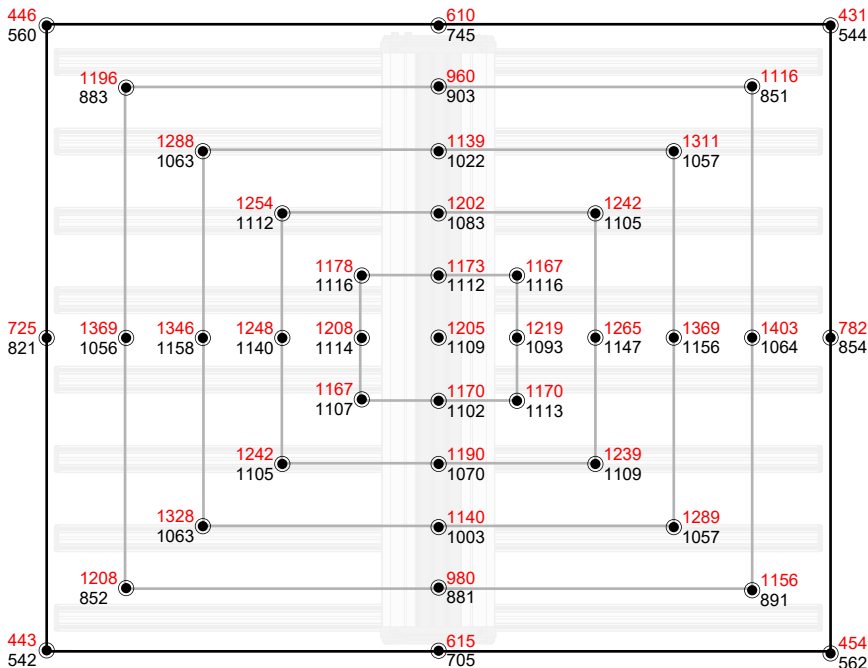

**SPECIFICATIONS**

PPF:	> 2016 $\mu\text{mol/s}$
Efficacy:	> 2.8 $\mu\text{mol/J}$
Input Power:	720 W
Power Factor:	$\geq 96\%$
Fixture Dimensions/Weight:	57"L x 44.6" W x 4.44" H / 41.8 lbs
Mounting Height:	> 6" (15.2cm) Above Canopy
Lifetime:	L90: > 54,000 hrs
Warranty:	5 Years Standard Warranty
Input Voltage:	Autosensing 100-277 V
Amp Draw:	120V/6.23A, 240V/3.09A, 277V/2.71A
Group Control:	YES

**MODEL-H PLUS ( Tested at 6" / Tested at 12" )**

Average PPFD 1089/ 979

**DIMENSIONS**

**FEATURES**

- True 5' Wide Fixture
- 720 Watts Input Power
- Group Control
- Patented plug and play led light bars
- 4 Adustable Spectrum Channels
- SAMSUNG LM301B  
SAMSUNG LH351H(660nm)V3

**SPECTRUM**

4 Adustable Spectrum Channels