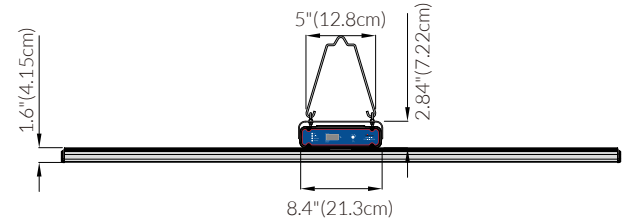

**SPECIFICATIONS**

PPF:	> 2016 $\mu\text{mol/s}$
Efficacy:	> 2.8 $\mu\text{mol/J}$
Input Power:	720 W
Power Factor:	$\geq 96\%$
Fixture Dimensions/Weight:	57"L x 44.6" W x 4.44" H / 41.8 lbs
Mounting Height:	> 6" (15.2cm) Above Canopy
Lifetime:	L90: > 54,000 hrs
Warranty:	5 Years Standard Warranty
Input Voltage:	Autosensing 100-277 V
Amp Draw:	120V/6.23A, 240V/3.09A, 277V/2.71A
Group Control:	YES

**MODEL-H PLUS ( Tested at 6" / Tested at 12" )**

Average PPFD 1089/ 979

**DIMENSIONS**

**FEATURES**

- True 5' Wide Fixture
- 720 Watts Input Power
- Group Control
- Patented plug and play led light bars
- 4 Adustable Spectrum Channels
- SAMSUNG LM301B  
SAMSUNG LH351H(660nm)V3