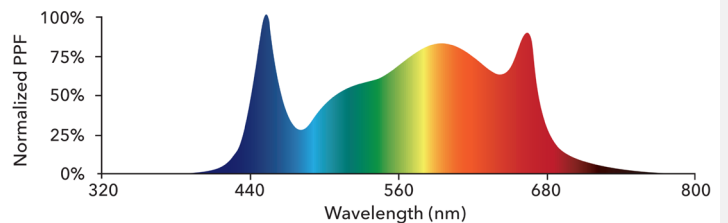

44.9 inches (1,140mm)

BEAM ANGLE 120 DEGREES

FULL SPECTRUM WHITE

THRIVE AGRITECH

222 Broadway New York, NY 10038
(800) 205-7216
thriveagritech.com
info@thriveagritech.com

Infinity XE

LED Light Bar

DIMMING