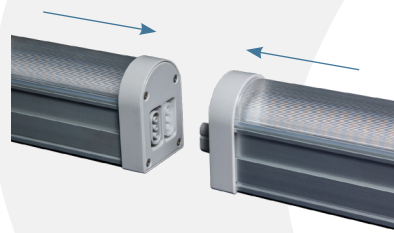

44.9 inches (1,140mm)

BEAM ANGLE 120 DEGREES

FULL SPECTRUM WHITE

THRIVE AGRITECH

222 Broadway New York, NY 10038
(800) 205-7216
thriveagritech.com
info@thriveagritech.com

Infinity XE

LED Light Bar

DIMMING

0-10V dimming from max intensity to off.

WIRING & INTERCONNECTION

Infinity XE LED light bars can be electrically connected end-to-end or with an interconnection cable. See the installation manual for detailed instructions.