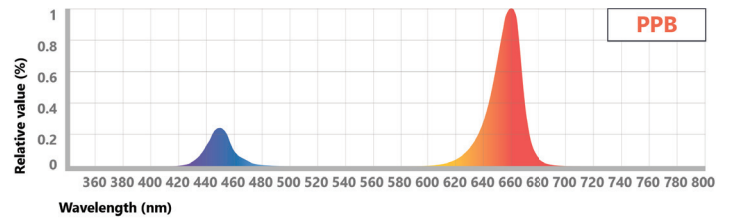

Spectra

Type R

High red light to optimize plant growth and photosynthesis

Type F

Encourages a stretching and expansion response for more robust growth

Type V

Lowest red light for secondary metabolite production to promote plant structure and leaf mass

Type B

Light that supports biomass and secondary metabolite production

Type BR

Increased blue ratio boosts secondary metabolite production to promote crop quality and phytochemical profile

Spectrum Photon Distribution

Ratio	Blue PF	Green PF	Red PF	Far Red PF
PPR	9.5%	0.0%	90.5%	0.0%
PPB	18.2%	0.0%	81.8%	0.0%
PPV	40.0%	0.0%	60.0%	0.0%
PPF	11.0%	0.0%	84.0%	5.0%
PKR	8.0%	15.0%	77.0%	0.0%
PKB	15.5%	15.0%	69.5%	0.0%
PKF	7.6%	15.0%	72.4%	5.0%
BRI	15.0%	38.0%	47.0%	0.0%
BRV	25.0%	38.0%	37.0%	0.0%