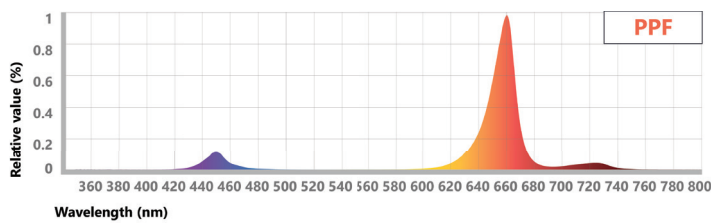

Spectra

Type R

High red light to optimize plant growth and photosynthesis

Type F

Encourages a stretching and expansion response for more robust growth

Type V

Lowest red light for secondary metabolite production to promote plant structure and leaf mass

Ratio	Blue PF	Green PF	Red PF	Far Red PF
PPR	9.5%	0.0%	90.5%	0.0%
PPB	18.2%	0.0%	81.8%	0.0%
PPV	40.0%	0.0%	60.0%	0.0%
PPF	11.0%	0.0%	84.0%	5.0%
PKR	8.0%	15.0%	77.0%	0.0%
PKB	15.5%	15.0%	69.5%	0.0%
PKF	7.6%	15.0%	72.4%	5.0%
BRI	15.0%	38.0%	47.0%	0.0%
BRV	25.0%	38.0%	37.0%	0.0%