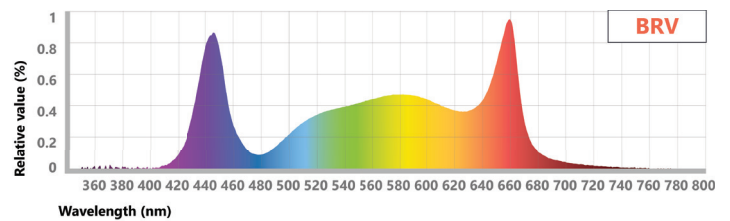

Spectra

Type R

High red light to optimize plant growth and photosynthesis

Type F

Encourages a stretching and expansion response for more robust growth

Type V

Lowest red light for secondary metabolite production to promote plant structure and leaf mass

Type B

Light that supports biomass and secondary metabolite production

Type BR

Increased blue ratio boosts secondary metabolite production to promote crop quality and phytochemical profile

Spectrum Photon Distribution

Ratio	Blue PF	Green PF	Red PF	Far Red PF
PPR	9.5%	0.0%	90.5%	0.0%
PPB	18.2%	0.0%	81.8%	0.0%
PPV	40.0%	0.0%	60.0%	0.0%
PPF	11.0%	0.0%	84.0%	5.0%
PKR	8.0%	15.0%	77.0%	0.0%
PKB	15.5%	15.0%	69.5%	0.0%
PKF	7.6%	15.0%	72.4%	5.0%
BRI	15.0%	38.0%	47.0%	0.0%
BRV	25.0%	38.0%	37.0%	0.0%