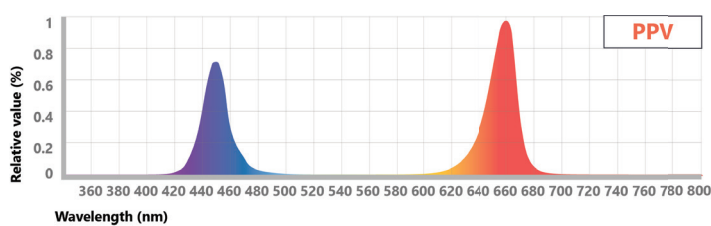

Spectra

Type R

High red light to optimize plant growth and photosynthesis

Type F

Encourages a stretching and expansion response for more robust growth

Type V

Lowest red light for secondary metabolite production to promote plant structure and leaf mass

Type B

Light that supports biomass and secondary metabolite production

Type BR

Increased blue ratio boosts secondary metabolite production to promote crop quality and phytochemical profile

Spectrum Photon Distribution