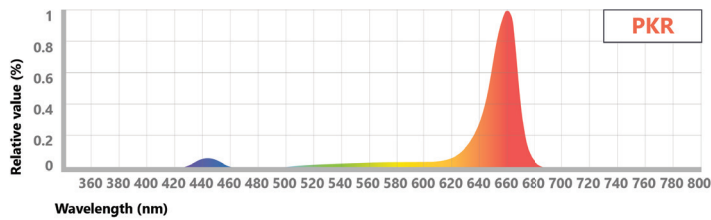

Spectra

Type R

High red light to optimize plant growth and photosynthesis

Type F

Encourages a stretching and expansion response for more robust growth

Type V

Lowest red light for secondary metabolite production to promote plant structure and leaf mass