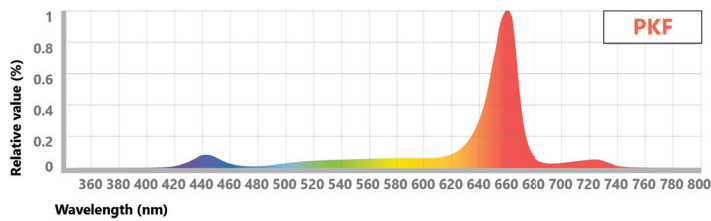

Spectra

Type R

High red light to optimize plant growth and photosynthesis

Type F

Encourages a stretching and expansion response for more robust growth

Type V

Lowest red light for secondary metabolite production to promote plant structure and leaf mass