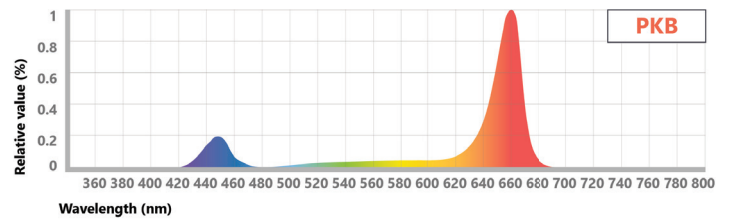

Type B

Light that supports biomass and secondary metabolite production