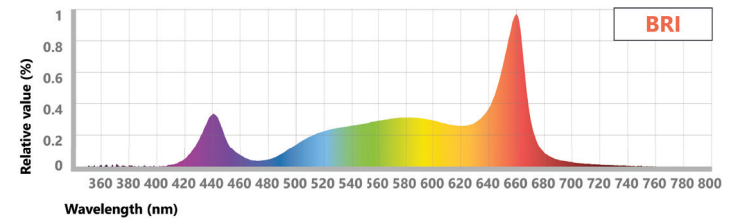

Type BR

Increased blue ratio boosts secondary metabolite production to promote crop quality and phytochemical profile