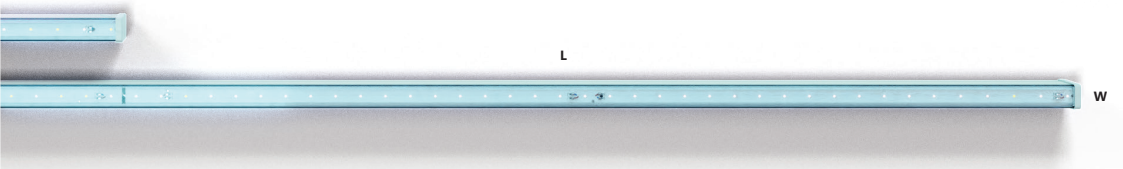

Dimensions

	4 ft.	8 ft.
L x W x H	47.3" x 1.5" x 2.0" 120.1 x 3.8 x 5.1 cm	95.0" x 1.5" x 2.0" 241.3 x 3.8 x 5.1 cm
Weight	2.75 lbs (1.25 kg)	5.29 lbs (2.40 kg)

Specifications

Input voltage	120-277V	Mounting height	>6" (15.24 cm) above canopy
Max source current	0.3mA 4 ft., 0.6mA 8 ft.	Operating environment	0°C to 40°C (32°F to 104°F)
Dimming voltage	0-10V	IP rating	IP66, UL 8800 wet location
Dimming range	10% - 100%	Lifetime	L90: >54,000 hours¹
Power factor	>0.9	Warranty	Five-year limited warranty
Cooling	Passive	System certifications	UL E492907, CE, UKCA, DLC²
Light distribution	126°	Fixtures per box	10

¹ Tested at 40°C per TM-21

Accessories

SKU	Product Code	Description	Package Quantity
88818	Wet Clip Standard	Standard Mounting Clip	12 clips per bag
10734	Wet Clip Slim	Slim Mounting Clip	12 clips per bag
93142247	GECA30A18-CC10B	10' M19 leader cable, dimming	1 cable per bag
93142249	GECA30A18-CD06B	6' M19 leader cable, wall plug, non-dimming	1 cable per bag
93142250	GECA30A18-CE06B	6' M19 leader cable, L6-20P 240V twist-lock plug, non-dimm.	1 cable per bag
93142251	GECA30A18-CK06B	6' M19 leader cable, L7-20P 277V twist-lock plug, non-dimm.	1 cable per bag
93142252	GECA30A18-CF02B	2' M19 jumper cable, dimming	1 cable per bag
93142256	GECA30A14-CI04B	4' splitter, 1 M19 male to 5 M19 female connectors, dimming	1 cable per bag
35-414067-01	Nylon Wire Clip	Cable clamps to secure fixture connection cables	100 clamps per bag

²Not all product variations listed on this page are DLC qualified. Visit www.designlights.org/horticultural-lighting/search/ to confirm qualification.

© 2021 Current Lighting Solutions, LLC. All rights reserved. GE and the GE monogram are trademarks of the General Electric Company and are used under license. Information provided is subject to change without notice.