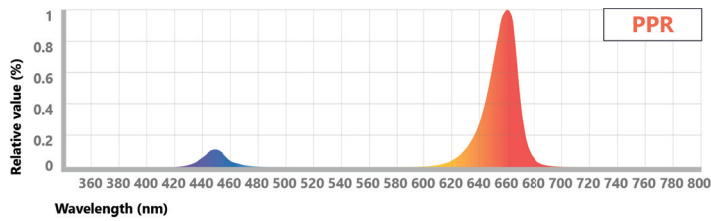

Sustainable

Efficiency levels hitting 3.2 $\mu\text{mol}/\text{J}$ lets you grow more while consuming less than ever before

Effortless

Increased run lengths and simplified connectors make the Lynk² even easier to install than the previous generation

Spectra

Type R

High red light to optimize plant growth and photosynthesis

Type F

Encourages a stretching and expansion response for more robust growth

Type V

Lowest red light for secondary metabolite production to promote plant structure and leaf mass