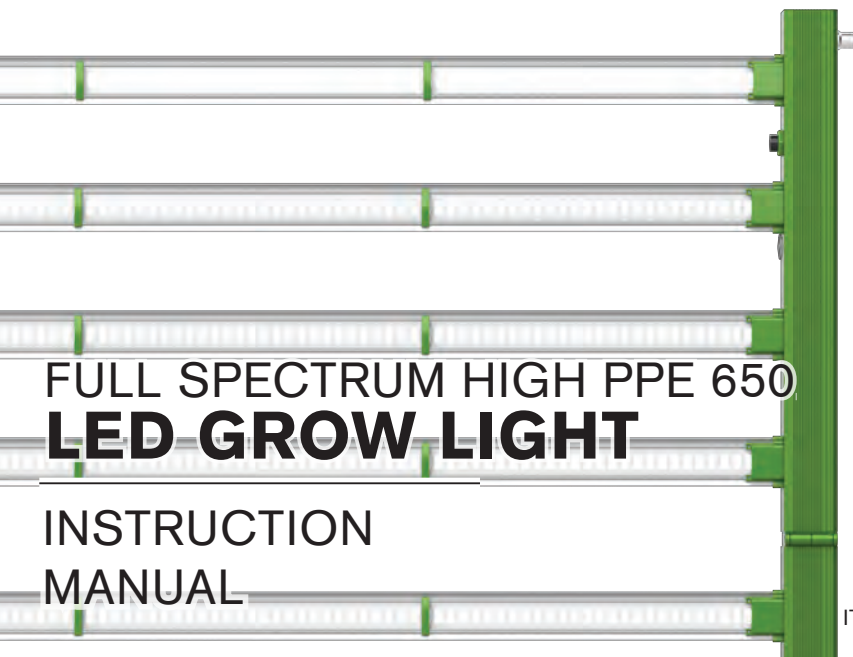

FloraFlex®

Helping you grow with your garden.®

FULL SPECTRUM HIGH PPE 650 **LED GROW LIGHT**

INSTRUCTION MANUAL

✓ **RoHS**

Intertek
5008543

ITEM NO. FLL-6801

SPECIFICATIONS

Light Source	LED
Spectrum	47" x 43"
Light Output PPF	1700 $\mu\text{mol/s}$
Efficacy	2.6 $\mu\text{mol/J}$
AC Input Power	650W
AC Input Voltage	100-277V AC, 50/60Hz
Light Distribution	120°
Mounting Height	6" - 12" (15.2-30.5cm) Above Canopy
Thermal Management	Passive
Max Ambient Temperature	113° F / 45° C
Dimming	0 - 10V
Total Harmonic Distortion (THD)	<15%
Lifetime	L90: > 50,000hrs
IP Rating	IP65
Certifications	UL 8800, UL 1598 Wet Location
Warranty	5 Year Standard Warranty

SPECTRUM

$$1.0 = 2.388e+003\text{mW/n}$$

DIMENSIONS

LENGTH	WIDTH	HEIGHT	WEIGHT
47.24" 1200mm	43.3" 1100mm	1.96" 50mm	27.6lbs 12.5kg

FEATURES

ENERGY SAVING DESIGN

SMARTTEMP PROTECTION

SILENT OPERATION