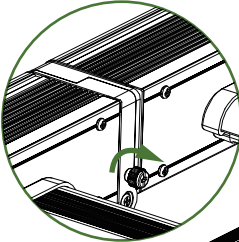

ACTIVE COOLING STRUCTURE

DETAILS

ADJUSTABLE DIMMING KNOB

AC INPUT

BUILT-IN LED DRIVER

SAMSUNG LM301B

HINGED FOR COLLAPSIBLE STORAGE

INSTALLATION

1. UNPACK UNIT

Turn the screw clockwise on both sides to lock the light in position

2. LOCK IN POSITION

3. HANG IN PLACE