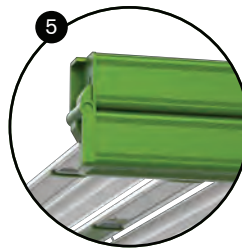

SPECTRUM

$$1.0 = 2.388e+003\text{mW/n}$$

DIMENSIONS

LENGTH	WIDTH	HEIGHT	WEIGHT
47.24" 1200mm	43.3" 1100mm	1.96" 50mm	27.6lbs 12.5kg

FEATURES

ENERGY SAVING DESIGN

SMARTTEMP PROTECTION

SILENT OPERATION

ACTIVE COOLING STRUCTURE

DETAILS

ADJUSTABLE DIMMING KNOB

AC INPUT

BUILT-IN LED DRIVER

SAMSUNG LM301B

HINGED FOR COLLAPSIBLE STORAGE

INSTALLATION

1. UNPACK UNIT

Turn the screw clockwise on both sides to lock the light in position

2. LOCK IN POSITION

3. HANG IN PLACE