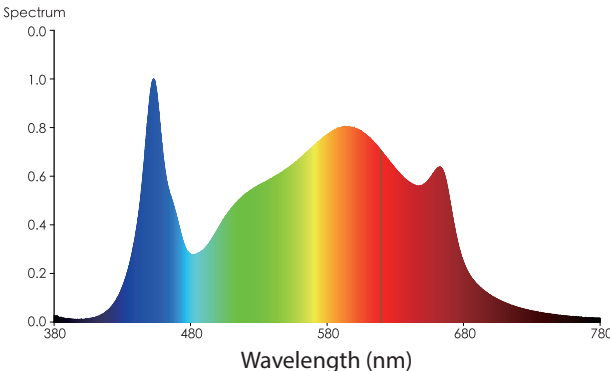

FloraFlex®

Helping you grow with your garden.®

FULL SPECTRUM HIGH PPE 650 **LED GROW LIGHT**

INSTRUCTION MANUAL

✓ **RoHS**

Intertek
5008543

ITEM NO. FLL-6801

SPECIFICATIONS

Light Source	LED
Spectrum	47" x 43"
Light Output PPF	1700 $\mu\text{mol/s}$
Efficacy	2.6 $\mu\text{mol/J}$
AC Input Power	650W
AC Input Voltage	100-277V AC, 50/60Hz
Light Distribution	120°
Mounting Height	6" - 12" (15.2-30.5cm) Above Canopy
Thermal Management	Passive
Max Ambient Temperature	113° F / 45° C
Dimming	0 - 10V
Total Harmonic Distortion (THD)	<15%
Lifetime	L90: > 50,000hrs
IP Rating	IP65
Certifications	UL 8800, UL 1598 Wet Location
Warranty	5 Year Standard Warranty

SPECTRUM

$$1.0 = 2.388e+003\text{mW/n}$$

DIMENSIONS

LENGTH	WIDTH	HEIGHT	WEIGHT
47.24" 1200mm	43.3" 1100mm	1.96" 50mm	27.6lbs 12.5kg

FEATURES

ENERGY SAVING DESIGN

SMARTTEMP PROTECTION

SILENT OPERATION