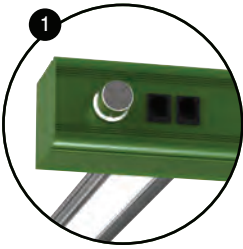

SPECTRUM

$$1.0 = 2.388e+003\text{mW/n}$$

DIMENSIONS

LENGTH	WIDTH	HEIGHT	WEIGHT
47.24" 1200mm	43.3" 1100mm	1.96" 50mm	27.6lbs 12.5kg

FEATURES

ENERGY SAVING DESIGN

SMARTTEMP PROTECTION

SILENT OPERATION

ACTIVE COOLING STRUCTURE

DETAILS

ADJUSTABLE DIMMING KNOB

AC INPUT

BUILT-IN LED DRIVER

SAMSUNG LM301B

HINGED FOR COLLAPSIBLE STORAGE

INSTALLATION

1. UNPACK UNIT

Turn the screw clockwise on both sides to lock the light in position

2. LOCK IN POSITION

3. HANG IN PLACE