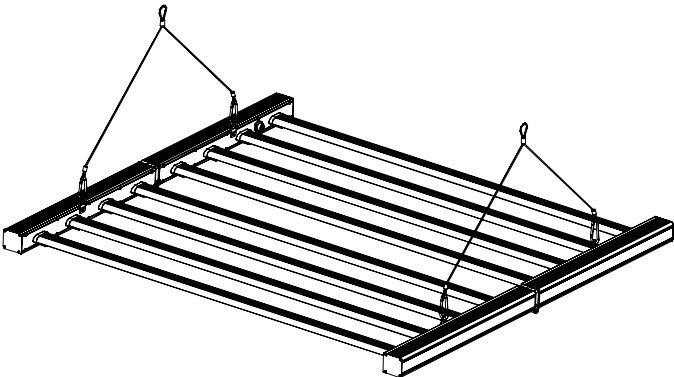

Light Source	LED
Spectrum	47" x 43"
Light Output PPF	1700 $\mu\text{mol/s}$
Efficacy	2.6 $\mu\text{mol/J}$
AC Input Power	650W
AC Input Voltage	100-277V AC, 50/60Hz
Light Distribution	120°
Mounting Height	6" - 12" (15.2-30.5cm) Above Canopy
Thermal Management	Passive
Max Ambient Temperature	113° F / 45° C
Dimming	0 - 10V
Total Harmonic Distortion (THD)	<15%
Lifetime	L90: > 50,000hrs
IP Rating	IP65
Certifications	UL 8800, UL 1598 Wet Location
Warranty	5 Year Standard Warranty

SPECTRUM

$$1.0 = 2.388e+003\text{mW/n}$$

DIMENSIONS

LENGTH	WIDTH	HEIGHT	WEIGHT
47.24" 1200mm	43.3" 1100mm	1.96" 50mm	27.6lbs 12.5kg

FEATURES

ENERGY SAVING DESIGN

SMARTTEMP PROTECTION

SILENT OPERATION

ACTIVE COOLING STRUCTURE

DETAILS

ADJUSTABLE DIMMING KNOB

AC INPUT

BUILT-IN LED DRIVER

SAMSUNG LM301B

HINGED FOR COLLAPSIBLE STORAGE

INSTALLATION

1. UNPACK UNIT

Turn the screw clockwise on both sides to lock the light in position

2. LOCK IN POSITION

3. HANG IN PLACE