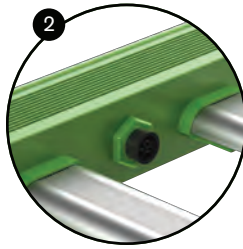

ADJUSTABLE DIMMING KNOB

AC INPUT