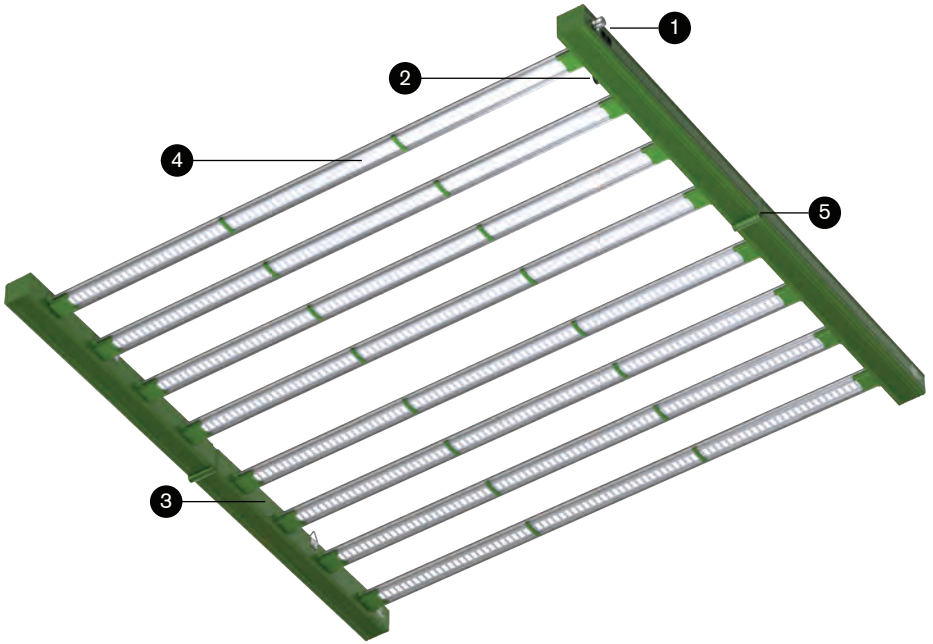

Light Source	LED
Spectrum	47" x 43"
Light Output PPF	1700 $\mu\text{mol/s}$
Efficacy	2.6 $\mu\text{mol/J}$
AC Input Power	650W
AC Input Voltage	100-277V AC, 50/60Hz
Light Distribution	120°
Mounting Height	6" - 12" (15.2-30.5cm) Above Canopy
Thermal Management	Passive
Max Ambient Temperature	113° F / 45° C
Dimming	0 - 10V
Total Harmonic Distortion (THD)	<15%
Lifetime	L90: > 50,000hrs
IP Rating	IP65
Certifications	UL 8800, UL 1598 Wet Location
Warranty	5 Year Standard Warranty

SPECTRUM

$$1.0 = 2.388e+003\text{mW/n}$$

DIMENSIONS

LENGTH	WIDTH	HEIGHT	WEIGHT
47.24" 1200mm	43.3" 1100mm	1.96" 50mm	27.6lbs 12.5kg

FEATURES

ENERGY SAVING DESIGN

SMARTTEMP PROTECTION

SILENT OPERATION

ACTIVE COOLING STRUCTURE

DETAILS

ADJUSTABLE DIMMING KNOB

AC INPUT

BUILT-IN LED DRIVER

SAMSUNG LM301B

HINGED FOR COLLAPSIBLE STORAGE

INSTALLATION

1. UNPACK UNIT

Turn the screw clockwise on both sides to lock the light in position

2. LOCK IN POSITION

3. HANG IN PLACE