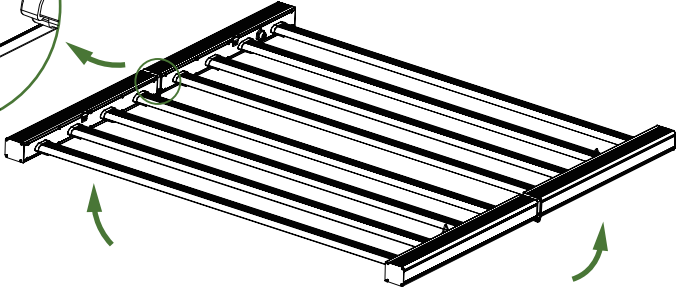

SPECTRUM

$$1.0 = 2.388e+003\text{mW/n}$$

DIMENSIONS

LENGTH	WIDTH	HEIGHT	WEIGHT
47.24" 1200mm	43.3" 1100mm	1.96" 50mm	27.6lbs 12.5kg

FEATURES

ENERGY SAVING DESIGN

SMARTTEMP PROTECTION

SILENT OPERATION

ACTIVE COOLING STRUCTURE

DETAILS

ADJUSTABLE DIMMING KNOB

AC INPUT

BUILT-IN LED DRIVER

SAMSUNG LM301B

HINGED FOR COLLAPSIBLE STORAGE

INSTALLATION

1. UNPACK UNIT

Turn the screw clockwise on both sides to lock the light in position

2. LOCK IN POSITION

3. HANG IN PLACE