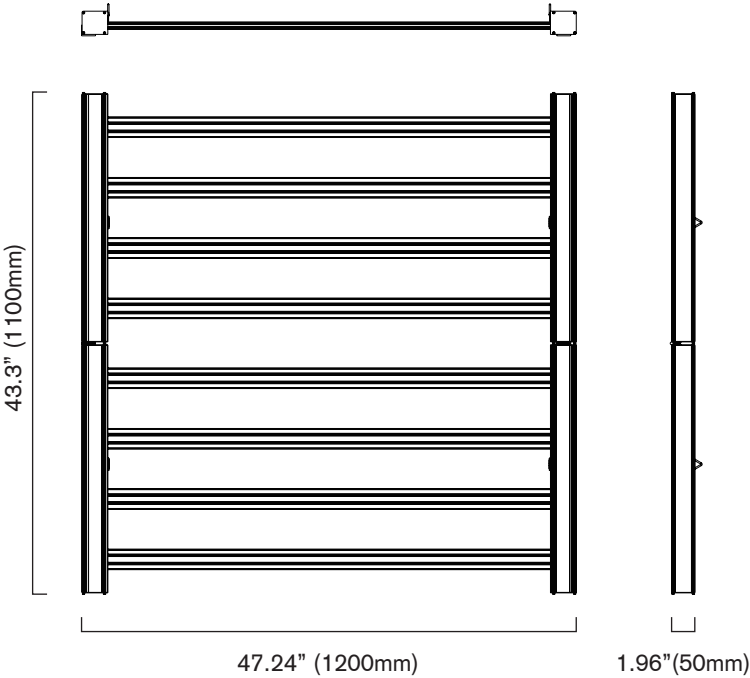

Light Source	LED
Spectrum	47" x 43"
Light Output PPF	1700 $\mu\text{mol/s}$
Efficacy	2.6 $\mu\text{mol/J}$
AC Input Power	650W
AC Input Voltage	100-277V AC, 50/60Hz
Light Distribution	120°
Mounting Height	6" - 12" (15.2-30.5cm) Above Canopy
Thermal Management	Passive
Max Ambient Temperature	113° F / 45° C
Dimming	0 - 10V
Total Harmonic Distortion (THD)	<15%
Lifetime	L90: > 50,000hrs
IP Rating	IP65
Certifications	UL 8800, UL 1598 Wet Location
Warranty	5 Year Standard Warranty

SPECTRUM

$$1.0 = 2.388e+003\text{mW/n}$$

DIMENSIONS

LENGTH	WIDTH	HEIGHT	WEIGHT
47.24" 1200mm	43.3" 1100mm	1.96" 50mm	27.6lbs 12.5kg

FEATURES

ENERGY SAVING DESIGN

SMARTTEMP PROTECTION

SILENT OPERATION