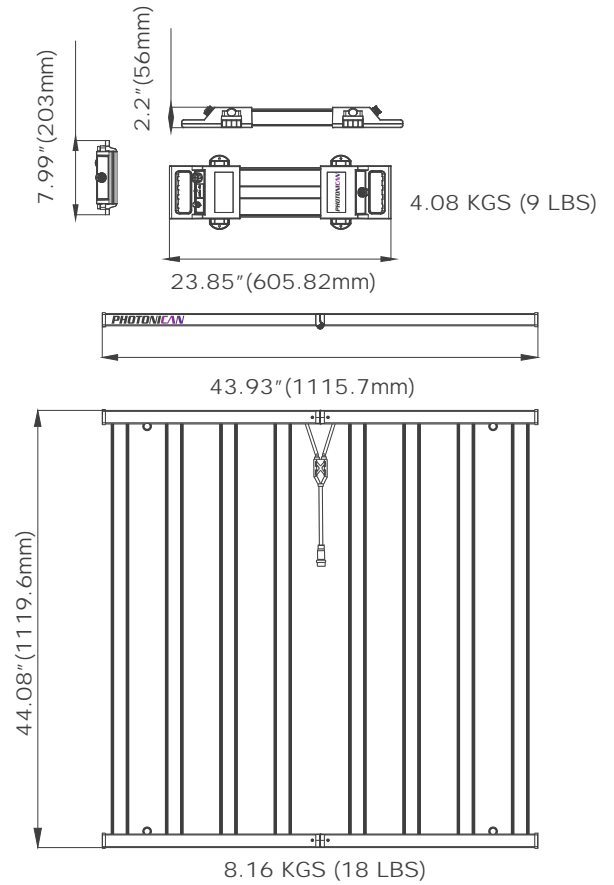

Aurora 2000

HORTICULTURE LED GROW LIGHT

SPECIFICATION

Spectrum	Full Spectrum
PPF	Up to 2000 $\mu\text{mol/s}$
PPE	2.91 $\mu\text{mol/J}$
Input Power	680W $\pm 5\%$
Input Voltage	Auto 100-277V/ac 50/60Hz
Fixture Dimension/Weight	44.08"x43.93"x1.25"/18LBS
Driver Dimension/Weight	23.85"x7.99"x2.2"/9LBS
Mounting Height	$\geq 6"$ Above Canopy
Dimming Control	Knob & RJ14 (0-10V)
Light Distribution	120°
Lifespan	L90: >54,000 Hours
Power Factor	>90%
Amp Draw	5.84A/120V 2.83A/240V 2.52A/277V
IP Rating	IP65
Warranty	5 Years Standard Warranty

DIMENSIONS

PPFD DISTRIBUTION

AVG PPFD: 1271 $\mu\text{mol/s/m}^2$ @12inch

(Tested at 12", 4x4' Grow Tent)

FEATURES

- Cutting-edge Efficacy and Efficiency
- Slim and Less Weight Design
- Ultra High Red Output for Bloom
- External Control Ability
- Uniformed PAR Distribution