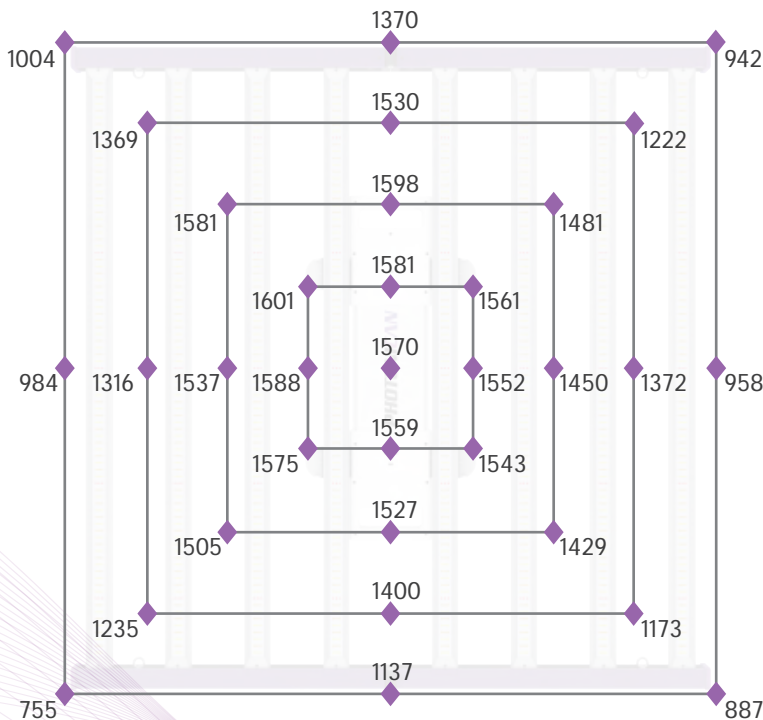

Aurora 2000

HORTICULTURE LED GROW LIGHT

SPECIFICATION

Spectrum	Full Spectrum
PPF	Up to 2000 $\mu\text{mol/s}$
PPE	2.91 $\mu\text{mol/J}$
Input Power	680W $\pm 5\%$
Input Voltage	Auto 100-277V/ac 50/60Hz
Fixture Dimension/Weight	44.08"x43.93"x1.25"/18LBS
Driver Dimension/Weight	23.85"x7.99"x2.2"/9LBS
Mounting Height	$\geq 6"$ Above Canopy
Dimming Control	Knob & RJ14 (0-10V)
Light Distribution	120°
Lifespan	L90: >54,000 Hours
Power Factor	>90%
Amp Draw	5.84A/120V 2.83A/240V 2.52A/277V
IP Rating	IP65
Warranty	5 Years Standard Warranty

DIMENSIONS

PPFD DISTRIBUTION

AVG PPFD: 1271 $\mu\text{mol/s/m}^2$ @12inch

(Tested at 12", 4x4' Grow Tent)

FEATURES

- Cutting-edge Efficacy and Efficiency
- Slim and Less Weight Design
- Ultra High Red Output for Bloom
- External Control Ability
- Uniformed PAR Distribution