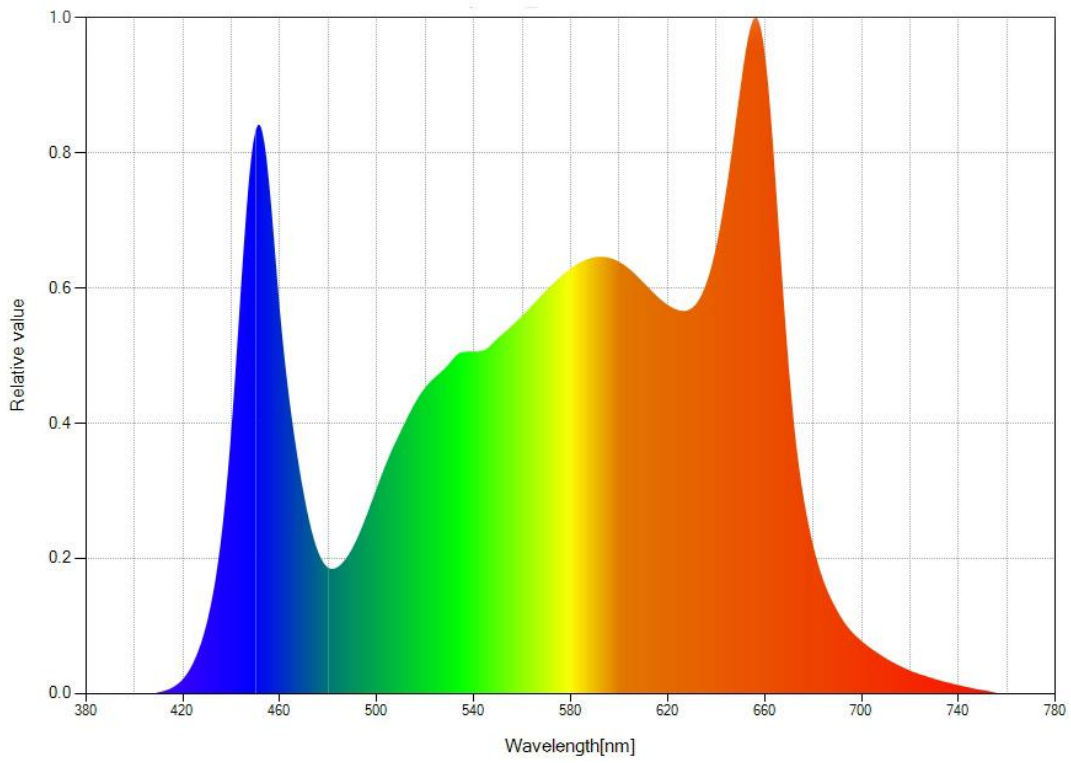

HYDRA-3200 LED Grow Light (320W)

Atreum Lighting HYDRA-3200 is an exceptionally power-efficient, full-spectrum light for horticulture applications.

- **Reduced Hot Spots:** With proprietary algorithmically spaced LEDs, the HYDRA-3200 provides even light coverage at the edges and corners.
- **Broad spectrum:** Continuous spectral output across PAR 400-700nm provides superb energy efficiency and quality light for human work environments.
- **Waterproof Design:** Tolerance to liquid sprays ensures a long operating life in any environment.
- **Digital Display + Dimmer:** Precisely adjust the light output with the built-in digital control box.
- **Ultra-Thin Profile with Removeable Driver:** With the driver remotely mounted, the light fixture is 35mm (1.4") tall, perfect for applications with limited ceiling height.

Coverage	
Flowering	2' x 4' – 3' x 5' at 12 – 24 inch Height
Vegetation	2' x 4' – 3' x 5' at 24 – 48 inch Height

System Performance	
Power	320 W (+/- 5%)
Photosynthetic Photon Flux (PPF)	850 $\mu\text{mol/s}$
PPF Efficacy	2.7 $\mu\text{mol/J}$
Light Distribution Angle	120°

Mechanical Specifications	
Overall Dimensions	1033mm x 580mm (40.7 in x 22.8 in)
Max Height (with driver)	78 mm (3.1 in)
Weight	6.0 kg (13.2 lbs)

Spectrum

Mechanical Dimensions

Contact Atreum Lighting

General Inquiries: hello@atreumlighting.com