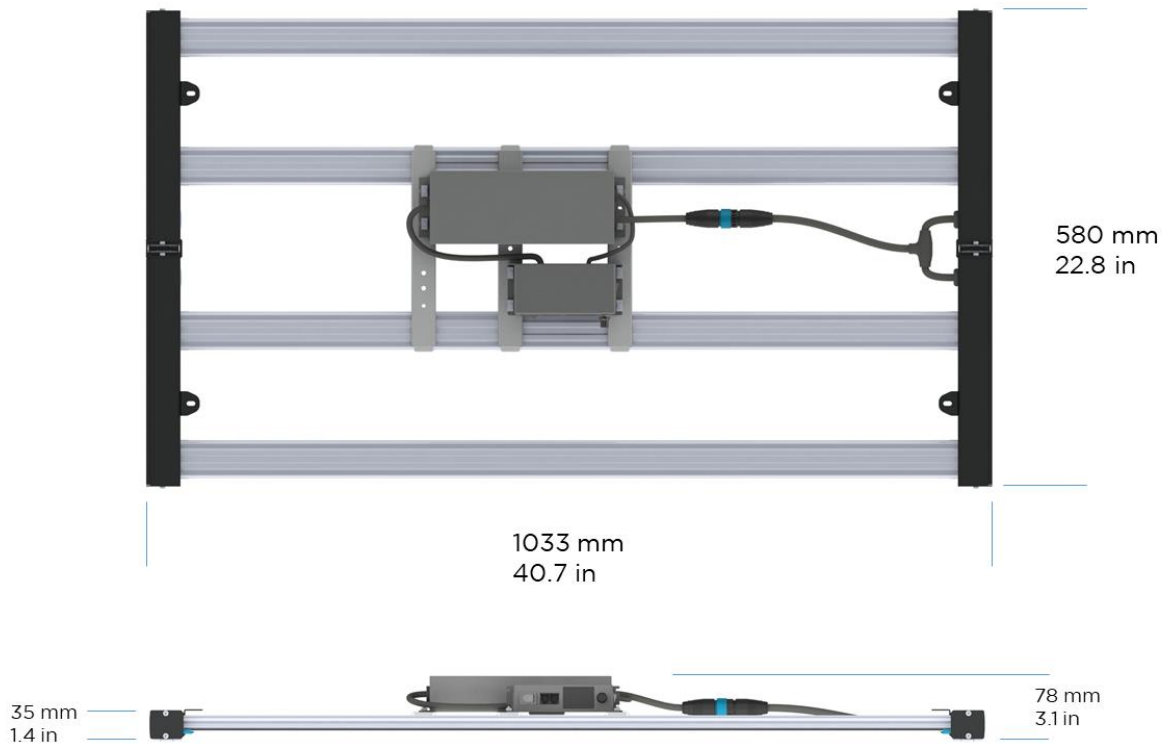

HYDRA-3200 LED Grow Light (320W)

Atreum Lighting HYDRA-3200 is an exceptionally power-efficient, full-spectrum light for horticulture applications.

- **Reduced Hot Spots:** With proprietary algorithmically spaced LEDs, the HYDRA-3200 provides even light coverage at the edges and corners.
- **Broad spectrum:** Continuous spectral output across PAR 400-700nm provides superb energy efficiency and quality light for human work environments.
- **Waterproof Design:** Tolerance to liquid sprays ensures a long operating life in any environment.
- **Digital Display + Dimmer:** Precisely adjust the light output with the built-in digital control box.
- **Ultra-Thin Profile with Removeable Driver:** With the driver remotely mounted, the light fixture is 35mm (1.4") tall, perfect for applications with limited ceiling height.

Coverage	
Flowering	2' x 4' – 3' x 5' at 12 – 24 inch Height
Vegetation	2' x 4' – 3' x 5' at 24 – 48 inch Height

System Performance	
Power	320 W (+/- 5%)
Photosynthetic Photon Flux (PPF)	850 $\mu\text{mol/s}$
PPF Efficacy	2.7 $\mu\text{mol/J}$
Light Distribution Angle	120°

Mechanical Specifications	
Overall Dimensions	1033mm x 580mm (40.7 in x 22.8 in)
Max Height (with driver)	78 mm (3.1 in)
Weight	6.0 kg (13.2 lbs)

Spectrum

Mechanical Dimensions

Contact Atreum Lighting

General Inquiries: hello@atreumlighting.com