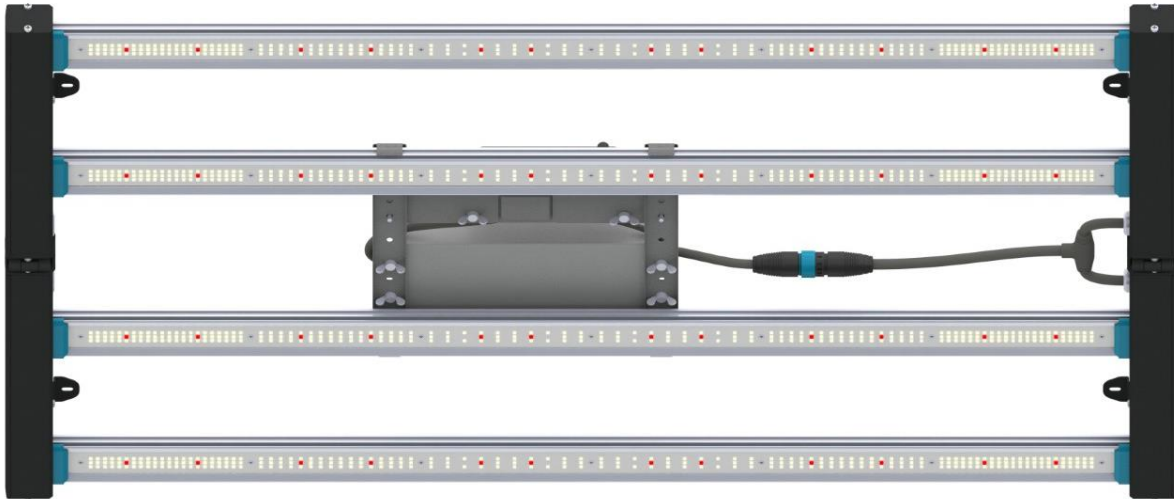

HYDRA-3200 LED Grow Light (320W)

Atreum Lighting HYDRA-3200 is an exceptionally power-efficient, full-spectrum light for horticulture applications.

- **Reduced Hot Spots:** With proprietary algorithmically spaced LEDs, the HYDRA-3200 provides even light coverage at the edges and corners.
- **Broad spectrum:** Continuous spectral output across PAR 400-700nm provides superb energy efficiency and quality light for human work environments.
- **Waterproof Design:** Tolerance to liquid sprays ensures a long operating life in any environment.
- **Digital Display + Dimmer:** Precisely adjust the light output with the built-in digital control box.
- **Ultra-Thin Profile with Removeable Driver:** With the driver remotely mounted, the light fixture is 35mm (1.4") tall, perfect for applications with limited ceiling height.

Coverage	
Flowering	2' x 4' – 3' x 5' at 12 – 24 inch Height
Vegetation	2' x 4' – 3' x 5' at 24 – 48 inch Height

System Performance	
Power	320 W (+/- 5%)
Photosynthetic Photon Flux (PPF)	850 $\mu\text{mol/s}$
PPF Efficacy	2.7 $\mu\text{mol/J}$
Light Distribution Angle	120°

Mechanical Specifications	
Overall Dimensions	1033mm x 580mm (40.7 in x 22.8 in)
Max Height (with driver)	78 mm (3.1 in)
Weight	6.0 kg (13.2 lbs)

Spectrum

Mechanical Dimensions

Contact Atreum Lighting

General Inquiries: hello@atreumlighting.com