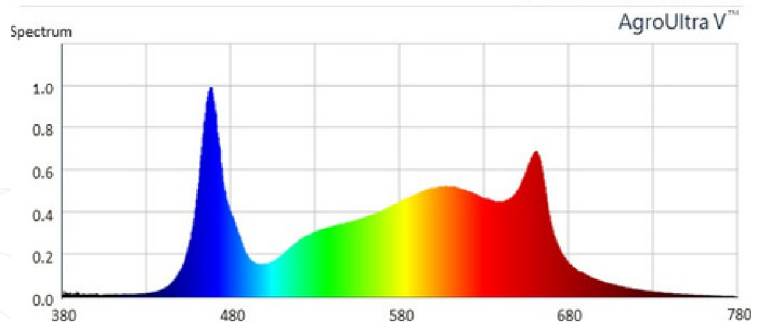

POWER
320W
100V-277V

PPF
900 $\mu\text{mol/s}$
@400-700nm
925.6 $\mu\text{mol/s}$
@380-780nm

EFFICACY
2.72 $\mu\text{mol/J}$
@400-700nm
2.80 $\mu\text{mol/J}$
@380-780nm

AGROBAR SERIES

AgroBar Ultra 320

Designed specifically for multi-level cultivations

VEGETATIVE SPECTRUM, ULTRA HIGH EFFICIENCY

The AgroBar Ultra 320 uses AgroUltra V, an ultra-high efficiency vegetative spectrum to promote exceptional growth. Our proprietary design is able to achieve up to 2.96 $\mu\text{mol}/\text{J}$ efficacy, the highest in the industry.

Specifications recorded in a controlled environment with 240V power. Results may vary.

SPECIFICATIONS

| | |
|--|--|
| Light Source | Ultra High Efficiency LEDs |
| Spectrum | AgroUltra V |
| PPF | (400nm - 700nm) 900 $\mu\text{mol}/\text{s}$ |
| | (380nm - 780nm) 925.6 $\mu\text{mol}/\text{s}$ |
| Efficacy | 2.72-2.80 $\mu\text{mol}/\text{J}$ |
| Power | 320W |
| Input Voltage | AC 100-277V |
| Fixture Dimensions <i>W x L x H</i> | with driver: 43" x 43" x 3.5" |
| | without driver: 43" x 43" x 1.6" |
| Weight | 28 lbs. |
| Working Temp | -4°F-104°F |
| Est. Lifetime | 50,000 Hours |
| Coverage Area | 4 ft x 4 ft |
| Warranty | 5 Years Standard |
| Power Cable Options | NEMA 5 (120V), NEMA 6 (240V), NEMA 7 (277V) |