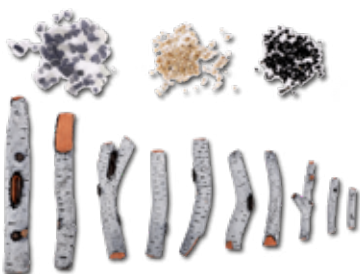

It's all in the Box!

CUBE & 2939 XL

Tru-View XL

CHOOSE ONE KIT:

DESIGN-MEDIA-DRIFT-15PCE

Includes an additional 4 mini logs (Not Shown)

ICE MEDIA

FI-109-Diamond

DESIGN-MEDIA-RUSTIC-14PCE

DESIGN-MEDIA-BIRCH-15PCE