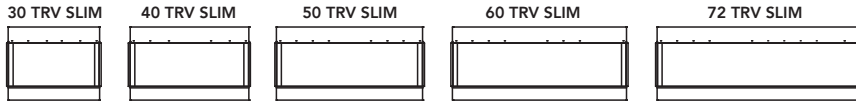

XL DEEP

SLIM

XL EXTRA TALL

EXCLUSIVE FLAME SET

Ambient canopy lighting: Shown On and Off, illuminate media like never before with a spectrum of lighting in 13 different colors.

UNIQUE PRESENTATION

Fire & Ice Flame®: Vibrant multi-colored state-of-the-art FIRE & ICE® flame that is easily changed from purple to orange or yellow to blue to purple, rose or violet to blue with just a click of the remote.

FOUR INSTALLATION CONFIGURATIONS

- All 3 sides of glass visible
- Left side visible
- Right visible
- Front only for an extra deep (36.195cm) fireplace

Tru-View Book-INTL January 2020

Distributed By:

We reserve the right to update products, specifications and dimensions are subject to change. Please refer to the product manual to verify measurements and clearance requirements. All local building codes must be followed.

Amantii

Visit our online showrooms at:

www.amantii.com