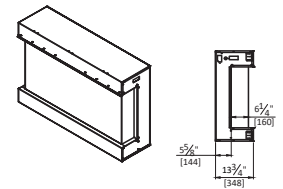

XL EXTRA TALL