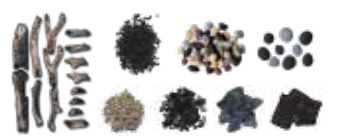

DESIGN-MEDIA-RUSTIC-14PCE