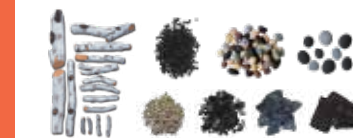

FI-109-Diamond

DESIGN-MEDIA-BIRCH-15PCE