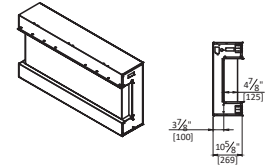

XL DEEP

SLIM

XL EXTRA TALL

EXCLUSIVE FLAME SET

Ambient canopy lighting: Shown On and Off, illuminate media like never before with a spectrum of lighting in 13 different colors.

UNIQUE PRESENTATION

Fire & Ice Flame®: Vibrant multi-colored state-of-the-art FIRE & ICE® flame that is easily changed from purple to orange or yellow to blue to purple, rose or violet to blue with just a click of the remote.

FOUR INSTALLATION CONFIGURATIONS

- All 3 sides of glass visible
- Left side visible
- Right visible
- Front only for an extra deep (36.195cm) fireplace

Tru-View Book-INTL January 2020

Distributed By:

We reserve the right to update products, specifications and dimensions are subject to change. Please refer to the product manual to verify measurements and clearance requirements. All local building codes must be followed.

Amantii

Visit our online showrooms at:

www.amantii.com