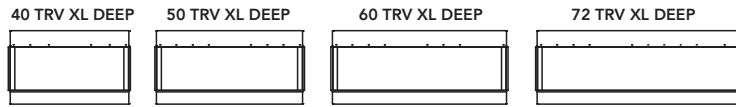

XL DEEP

SLIM

XL EXTRA TALL

EXCLUSIVE FLAME SET

Ambient canopy lighting: Shown On and Off, illuminate media like never before with a spectrum of lighting in 13 different colors.

UNIQUE PRESENTATION

Fire & Ice Flame®: Vibrant multi-colored state-of-the-art FIRE & ICE® flame that is easily changed from purple to orange or yellow to blue to purple, rose or violet to blue with just a click of the remote.

FOUR INSTALLATION CONFIGURATIONS

- All 3 sides of glass visible
- Left side visible
- Right visible
- Front only for an extra deep (36.195cm) fireplace

Tru-View Book-INTL January 2020

Distributed By:

We reserve the right to update products, specifications and dimensions are subject to change. Please refer to the product manual to verify measurements and clearance requirements. All local building codes must be followed.

Amantii

Visit our online showrooms at:

www.amantii.com