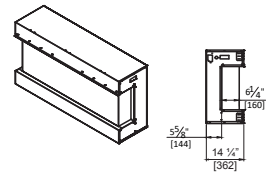

XL DEEP

SLIM

XL EXTRA TALL

EXCLUSIVE FLAME SET

Ambient canopy lighting: Shown On and Off, illuminate media like never before with a spectrum of lighting in 13 different colors.

UNIQUE PRESENTATION

Fire & Ice Flame®: Vibrant multi-colored state-of-the-art FIRE & ICE® flame that is easily changed from purple to orange or yellow to blue to purple, rose or violet to blue with just a click of the remote.

FOUR INSTALLATION CONFIGURATIONS

- All 3 sides of glass visible
- Left side visible
- Right visible
- Front only for an extra deep (36.195cm) fireplace

Tru-View Book-INTL January 2020

Distributed By:

We reserve the right to update products, specifications and dimensions are subject to change. Please refer to the product manual to verify measurements and clearance requirements. All local building codes must be followed.

Amantii

Visit our online showrooms at:

www.amantii.com