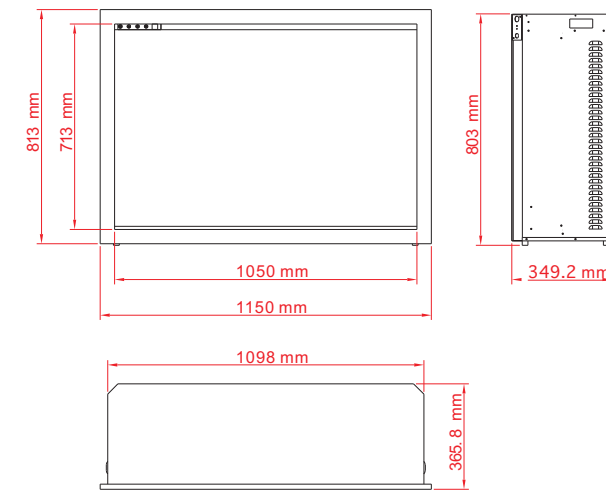

TRD-48

*Height, Width, Depth: 104.458cm x 120cm x 34.92cm
Glass Viewing Opening & Size: 98.11cm x 115.25cm
**Shipping Size: 111.76cm x 131.45cm x 42.86cm
Shipping Weight: 77.3 Kg Glass Included

TRD-26

TRD-30

TRD-33

TRD-38

TRD-44

TRD-48