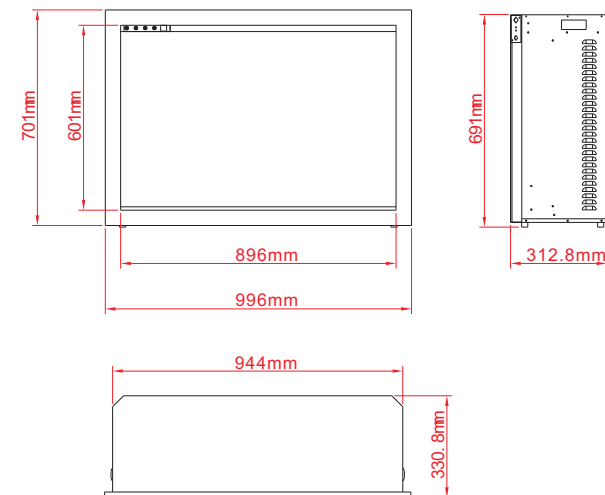

TRD-48

*Height, Width, Depth: 104.458cm x 120cm x 34.92cm
Glass Viewing Opening & Size: 98.11cm x 115.25cm
**Shipping Size: 111.76cm x 131.45cm x 42.86cm
Shipping Weight: 77.3 Kg Glass Included

TRD-26

TRD-30

TRD-33

TRD-38

TRD-44

TRD-48