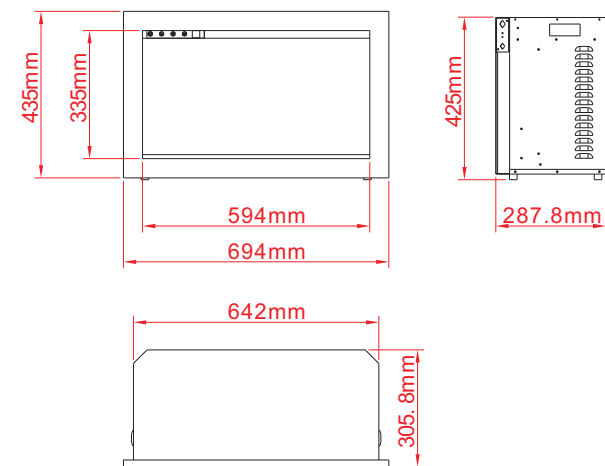

TRD-48

*Height, Width, Depth: 104.458cm x 120cm x 34.92cm
Glass Viewing Opening & Size: 98.11cm x 115.25cm
**Shipping Size: 111.76cm x 131.45cm x 42.86cm
Shipping Weight: 77.3 Kg Glass Included

TRD-26

TRD-30

TRD-33

TRD-38

TRD-44

TRD-48