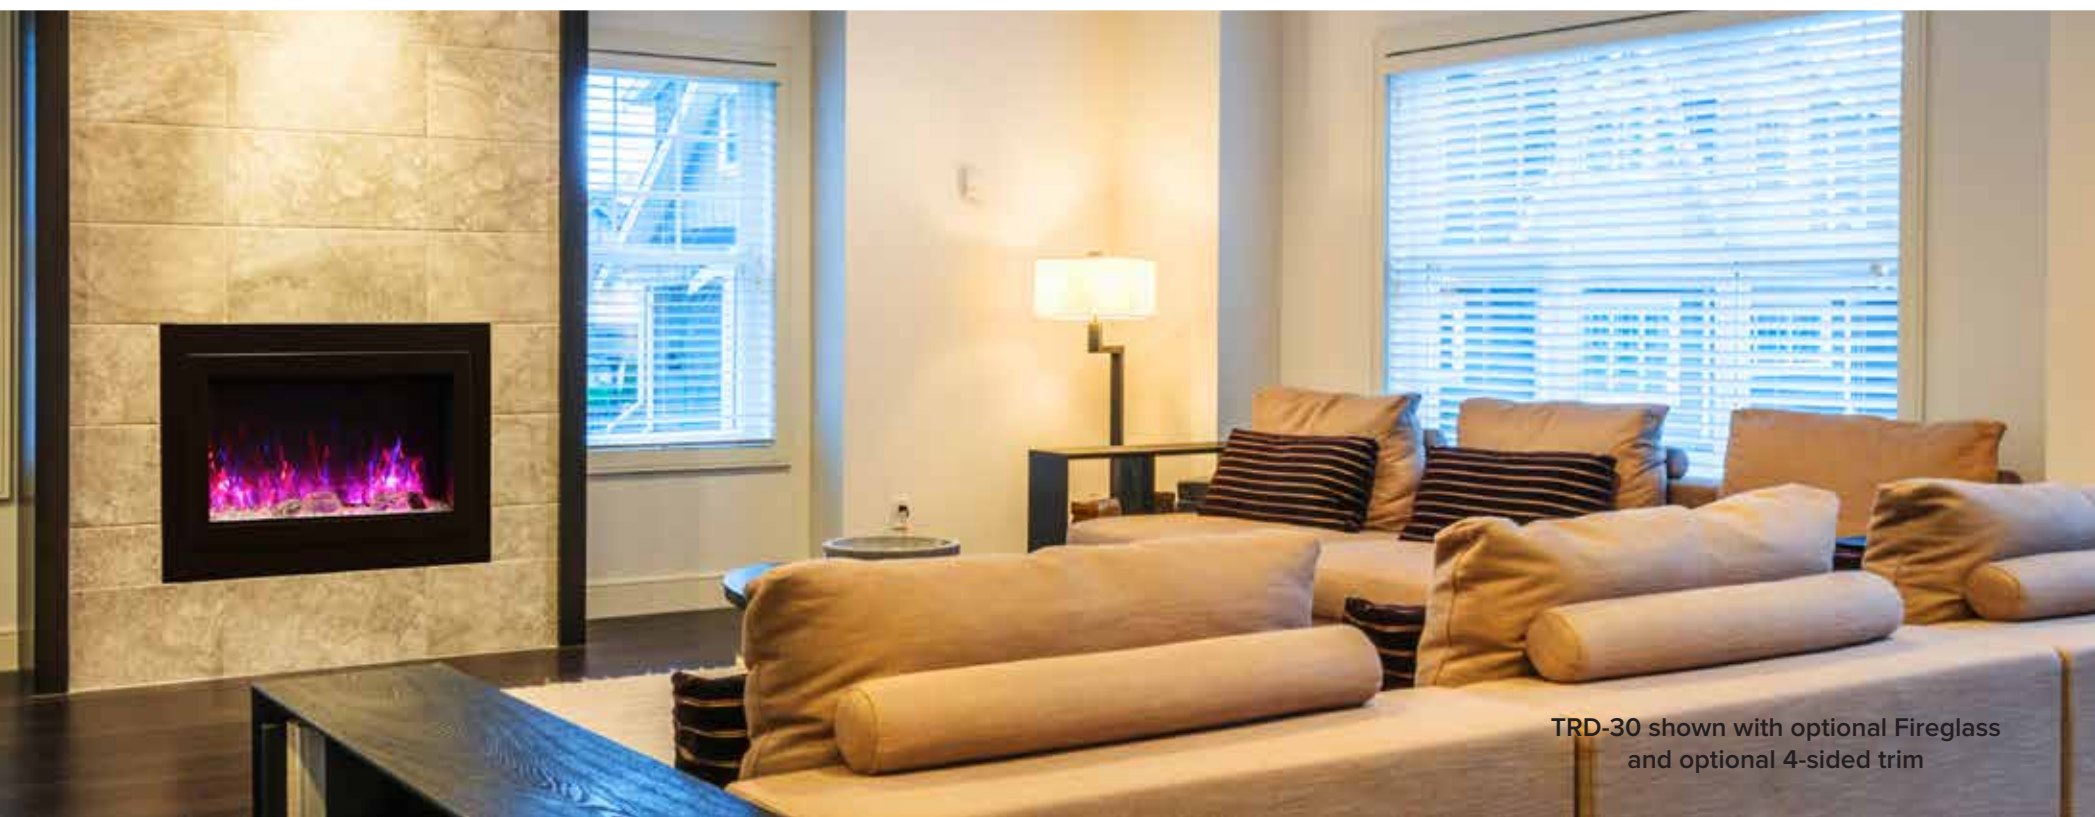

TRD-30 shown with optional Fireglass and optional 4-sided trim