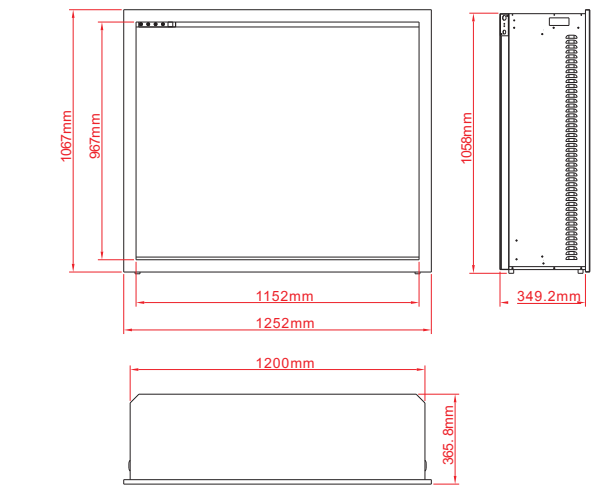

TRD-48 shown with optional Fireglass

TRD-48