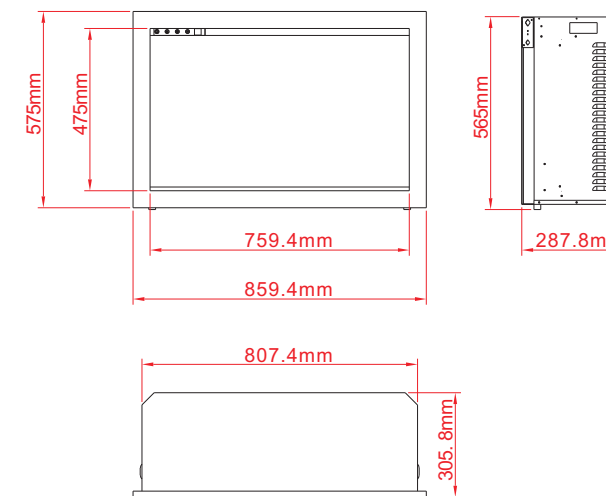

TRD-48

*Height, Width, Depth: 104.458cm x 120cm x 34.92cm
Glass Viewing Opening & Size: 98.11cm x 115.25cm
**Shipping Size: 111.76cm x 131.45cm x 42.86cm
Shipping Weight: 77.3 Kg Glass Included

TRD-26

TRD-30

TRD-33

TRD-38

TRD-44

TRD-48