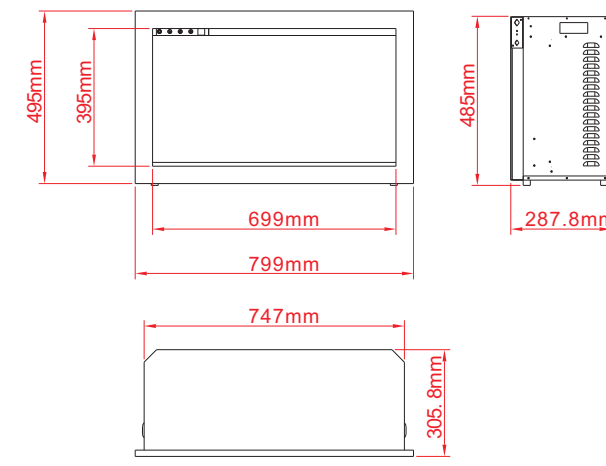

TRD-48

*Height, Width, Depth: 104.458cm x 120cm x 34.92cm
Glass Viewing Opening & Size: 98.11cm x 115.25cm
**Shipping Size: 111.76cm x 131.45cm x 42.86cm
Shipping Weight: 77.3 Kg Glass Included

TRD-26

TRD-30

TRD-33

TRD-38

TRD-44

TRD-48