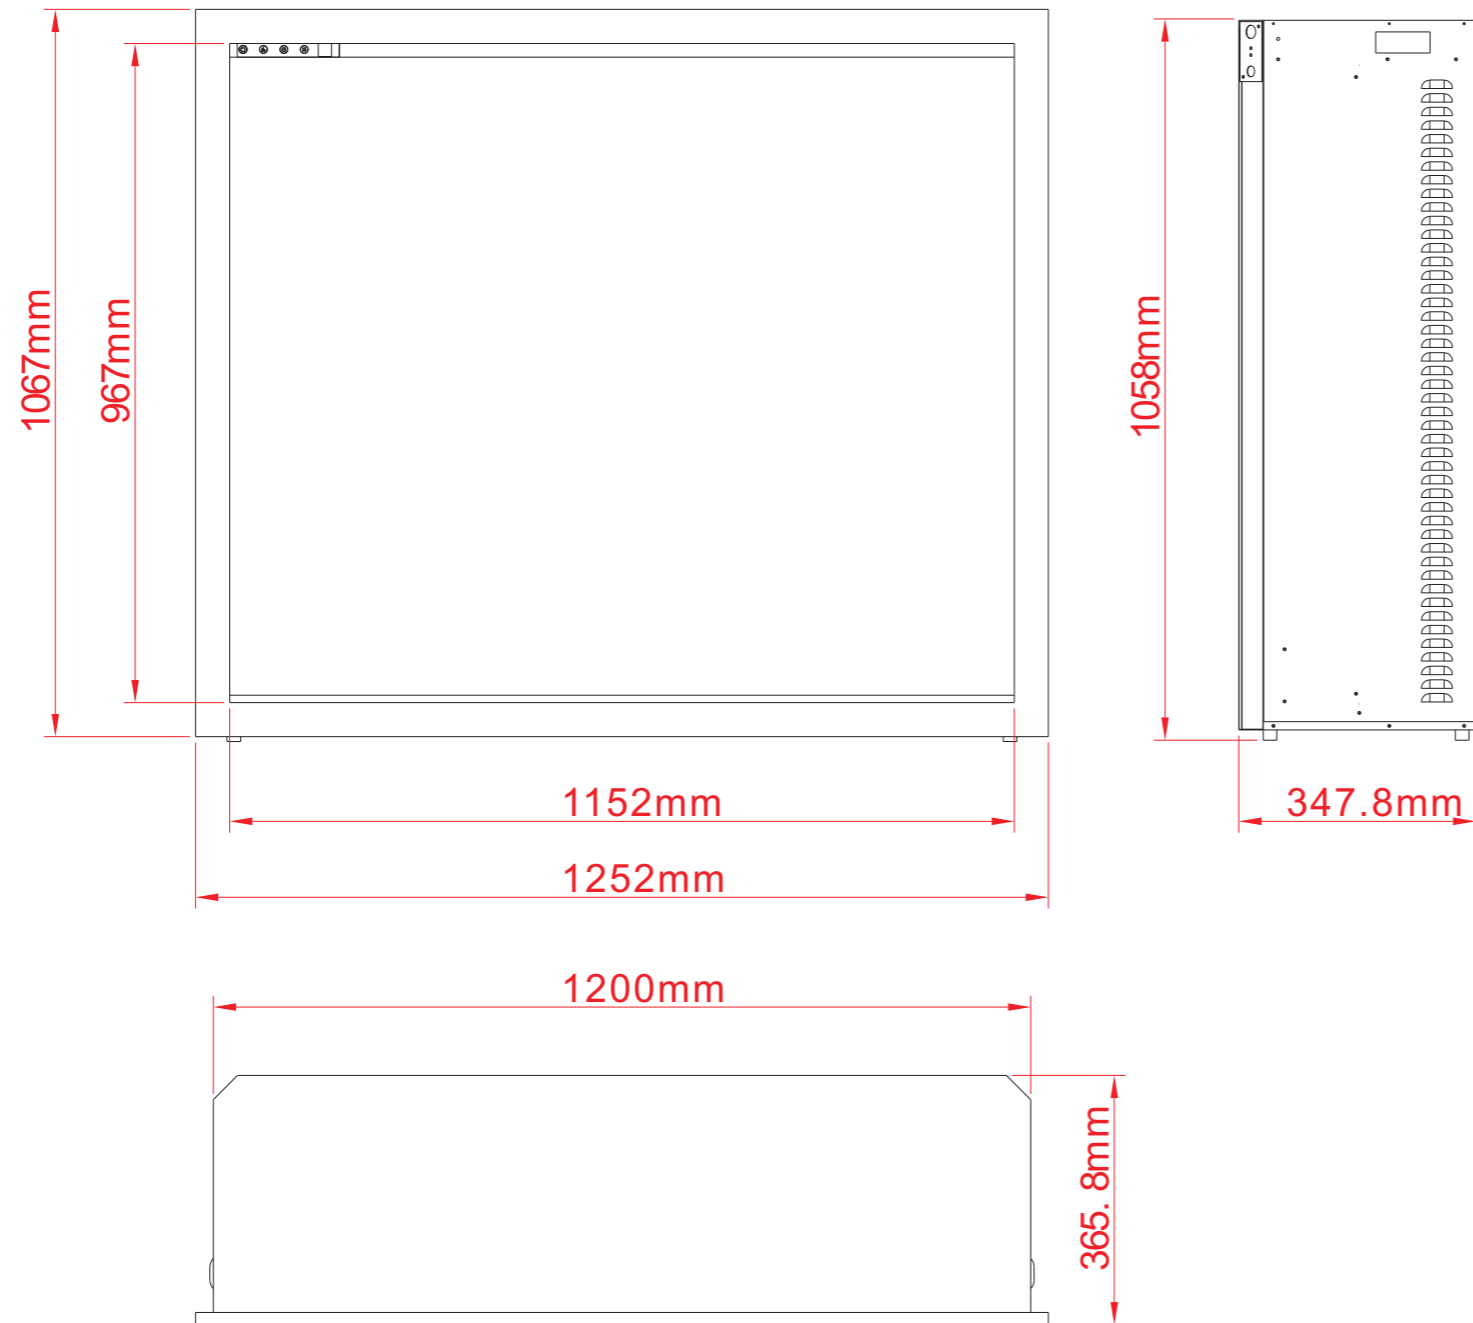

**TECHNICAL SPECIFICATIONS**

VOLTS	220-240 V 50/60Hz	
AMPS	6.25	
WATTS	1260W-1500W	
HEATER	HIGH	1500 watts
	LOW	750 watts
NO HEATER	22 watts	
LAMPS	TYPE	LED
	WATTS	
	TOTAL WATTS	22 watts
ROTOR MOTOR	1 at 5 watts	
HEIGHT,WIDTH,DEPTH	41 1/8" x 47 1/4" x 13 3/4"	
GLASS VIEWING OPENING	36 7/8" X 45 3/8"	
GLASS SIZE	37 1/4" X 45 7/8"	
SHIPPING SIZE	44" x 52 1/8" x 16 7/8"	
SHIPPING WEIGHT	170.4 lbs	
	UNIT	150.6 lbs
GLASS FRONT	Included	
PLUG LOCATION	Left Side	
CORD LENGTH	76"	
APPROX. HEATING AREA	400 sq ft	

SERIES	MODEL	CE	REV
TRADITIONAL	TRD-48		1
SCALE 1"=1'-0"	DATE: 8/5/2019	SHEET 1 OF 1	

### TECHNICAL SPECIFICATIONS

VOLTS	220-240 V 50/60Hz	
AMPS	6.25	
WATTS	1260W-1500W	
HEATER	HIGH	1500 watts
	LOW	750 watts
NO HEATER	22 watts	
LAMPS	TYPE	LED
	WATTS	
	TOTAL WATTS	22 watts
ROTOR MOTOR	1 at 5 watts	
HEIGHT,WIDTH,DEPTH	105.8 x 120 x 34.8 cm	
GLASS VIEWING OPENING	93.6 X115.2 cm	
GLASS SIZE	95.4 X116.4 cm	
SHIPPING SIZE	111.7 x 131.5 x 43 cm	
SHIPPING WEIGHT	77.3 Kgs	
	UNIT	68.3 Kgs
GLASS FRONT	Included	
PLUG LOCATION	Left Side	
CORD LENGTH	193 cm	
APPROX. HEATING AREA	37 sqm	

SERIES	MODEL	CE	REV
TRADITIONAL	TRD-48		1
SCALE 1:12	DATE: 8/5/2019	SHEET 1 OF 1	